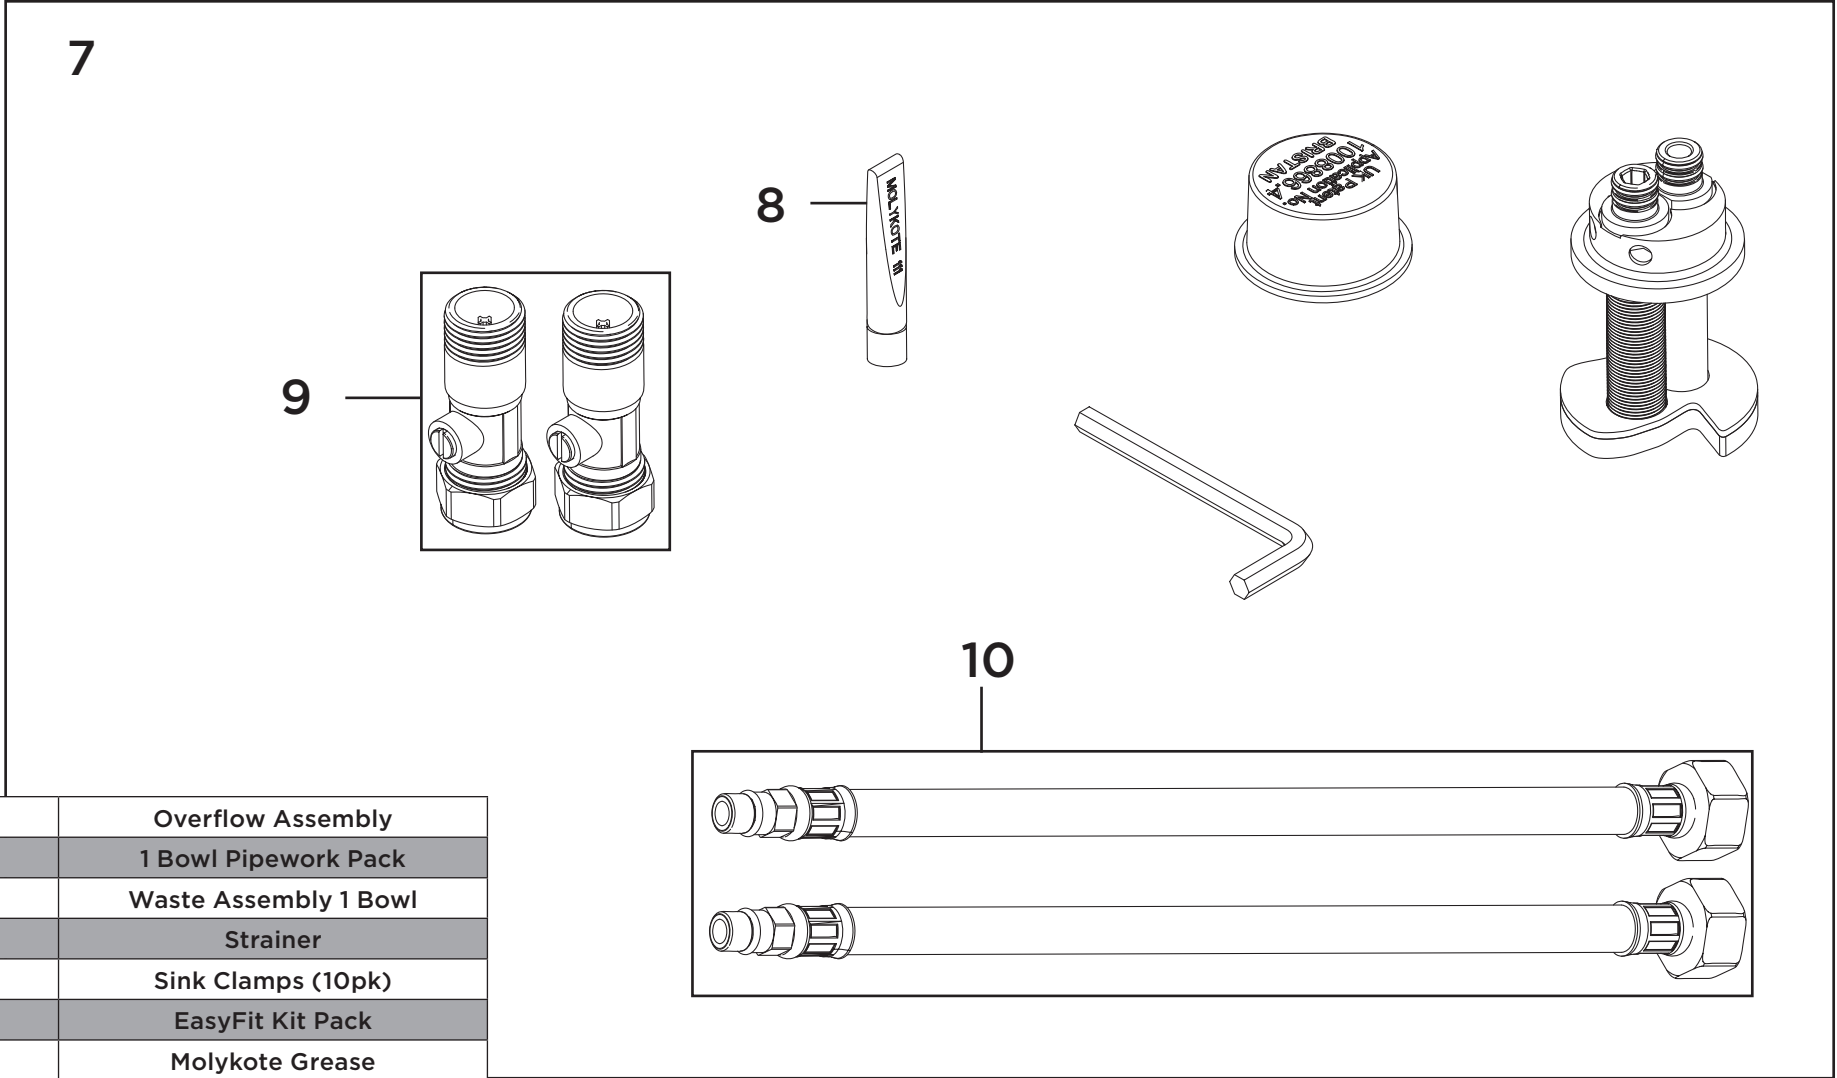

Product Code: Index 1 Bowl Kitchen Sinks

Revision: D2

1	Overflow Assembly
2	1 Bowl Pipework Pack
3	Waste Assembly 1 Bowl
4	Strainer
5	Sink Clamps (10pk)
6	EasyFit Kit Pack
7	Molykote Grease
8	Isolation Valves (Pair)
9	1/2" BSP Flexible Tails (Pair)