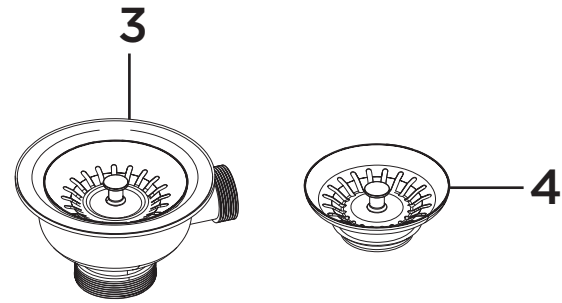

Product Code: Index 1 Bowl Kitchen Sinks

Revision: D2

1	Overflow Assembly
2	1 Bowl Pipework Pack
3	Waste Assembly 1 Bowl
4	Strainer
5	Sink Clamps (10pk)
6	EasyFit Kit Pack
7	Molykote Grease
8	Isolation Valves (Pair)
9	1/2" BSP Flexible Tails (Pair)