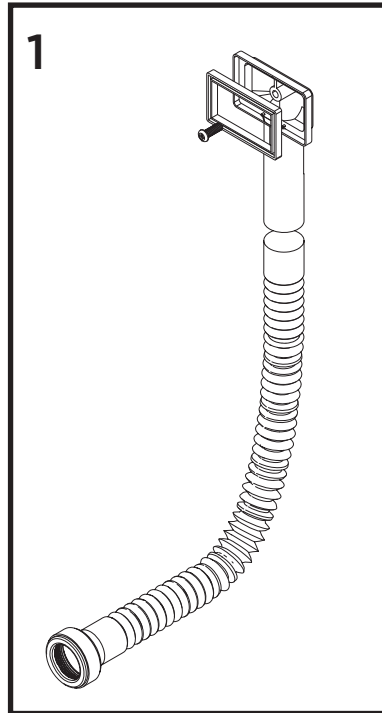

Product Code: Index 1 Bowl Kitchen Sinks

Revision: D2

1	Overflow Assembly
2	1 Bowl Pipework Pack
3	Waste Assembly 1 Bowl
4	Strainer
5	Sink Clamps (10pk)
6	EasyFit Kit Pack
7	Molykote Grease
8	Isolation Valves (Pair)
9	1/2" BSP Flexible Tails (Pair)