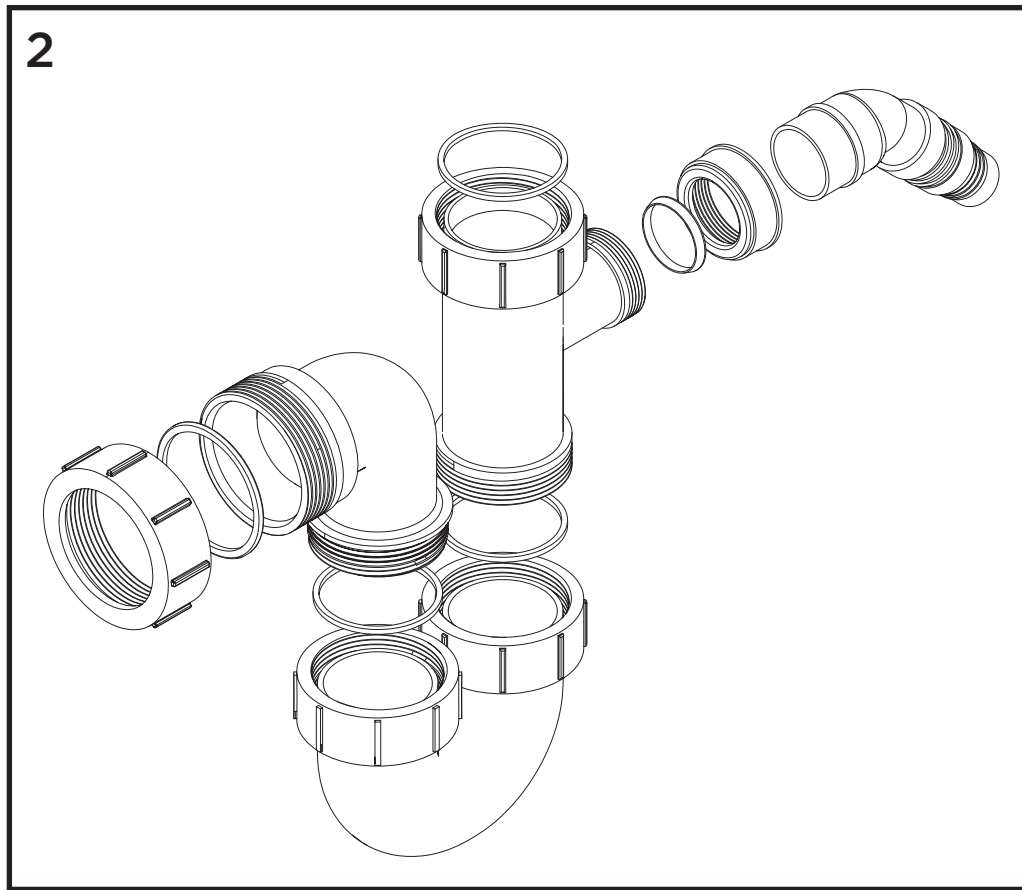

Product Code: Index 1 Bowl Kitchen Sinks

Revision: D2

1	Overflow Assembly
2	1 Bowl Pipework Pack
3	Waste Assembly 1 Bowl
4	Strainer
5	Sink Clamps (10pk)
6	EasyFit Kit Pack
7	Molykote Grease
8	Isolation Valves (Pair)
9	1/2" BSP Flexible Tails (Pair)