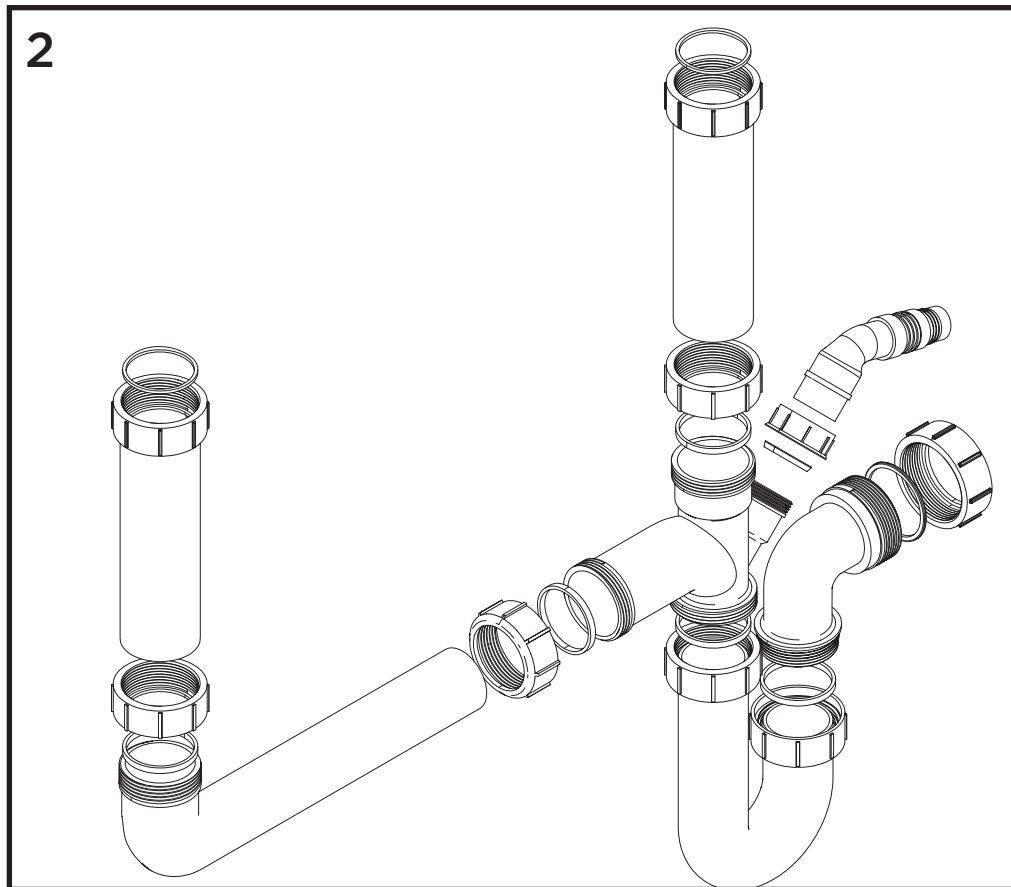

**Product Code:** Index 1.5 Bowl Kitchen Sinks

**Revision:** D2

1	Overflow Assembly
2	1.5 Bowl Pipework Pack
3	Waste Assembly 1 Bowl
4	Strainer
5	Waste Assembly 0.5 Bowl
6	Sink Clamps (10pk)
7	EasyFit Kit Pack
8	Molykote Grease
9	Isolation Valves (Pair)
10	1/2" BSP Flexible Tails (Pair)

**Product Code:** Index 1.5 Bowl Kitchen Sinks

**Revision:** D1

1	Overflow Assembly
2	1.5 Bowl Pipework Pack
3	Waste Assembly 1 Bowl
4	Strainer
5	Waste Assembly 0.5 Bowl
6	Sink Clamp (Each)
7	EasyFit Kit Pack
8	Molykote Grease
9	Isolation Valves (Pair)
10	1/2" BSP Flexible Tails (Pair)