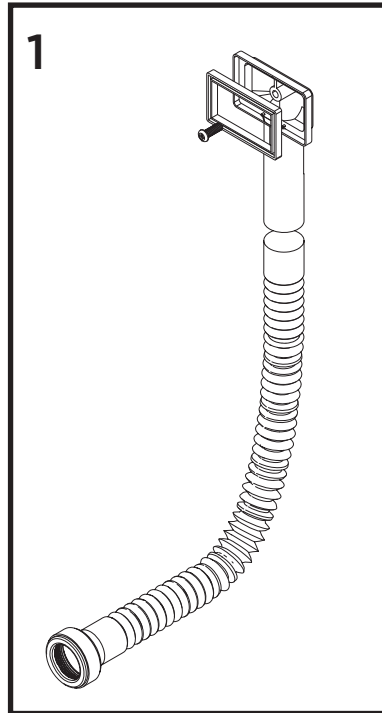

**Product Code:** Index 1.5 Bowl Kitchen Sinks

**Revision:** D2

1	Overflow Assembly
2	1.5 Bowl Pipework Pack
3	Waste Assembly 1 Bowl
4	Strainer
5	Waste Assembly 0.5 Bowl
6	Sink Clamps (10pk)
7	EasyFit Kit Pack
8	Molykote Grease
9	Isolation Valves (Pair)
10	1/2" BSP Flexible Tails (Pair)

**Product Code:** Index 1.5 Bowl Kitchen Sinks

**Revision:** D1

1	Overflow Assembly
2	1.5 Bowl Pipework Pack
3	Waste Assembly 1 Bowl
4	Strainer
5	Waste Assembly 0.5 Bowl
6	Sink Clamp (Each)
7	EasyFit Kit Pack
8	Molykote Grease
9	Isolation Valves (Pair)
10	1/2" BSP Flexible Tails (Pair)