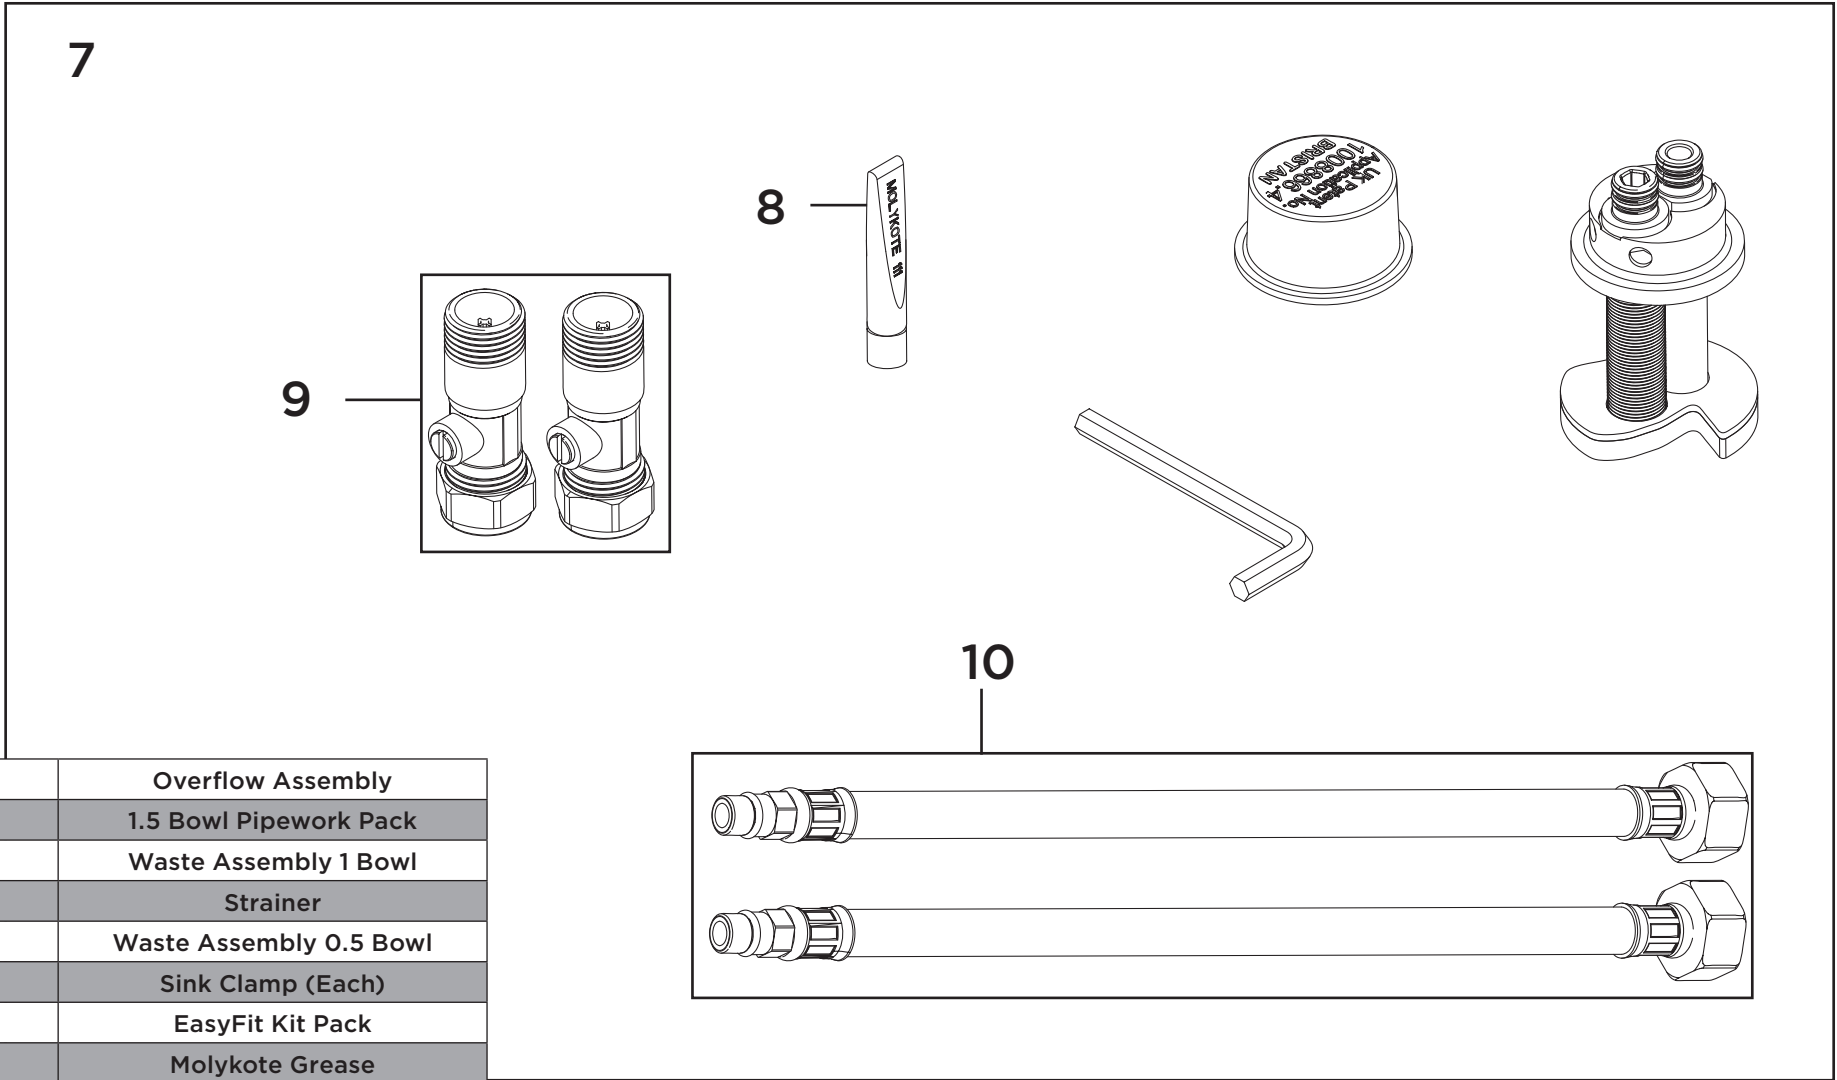

**Product Code:** Index 1.5 Bowl Kitchen Sinks

**Revision:** D2

1	Overflow Assembly
2	1.5 Bowl Pipework Pack
3	Waste Assembly 1 Bowl
4	Strainer
5	Waste Assembly 0.5 Bowl
6	Sink Clamps (10pk)
7	EasyFit Kit Pack
8	Molykote Grease
9	Isolation Valves (Pair)
10	1/2" BSP Flexible Tails (Pair)

**Product Code:** Index 1.5 Bowl Kitchen Sinks

**Revision:** D1

1	Overflow Assembly
2	1.5 Bowl Pipework Pack
3	Waste Assembly 1 Bowl
4	Strainer
5	Waste Assembly 0.5 Bowl
6	Sink Clamp (Each)
7	EasyFit Kit Pack
8	Molykote Grease
9	Isolation Valves (Pair)
10	1/2" BSP Flexible Tails (Pair)