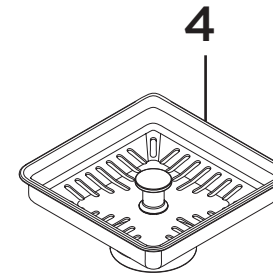

Product Code: Ingot 1 Bowl Kitchen Sinks

Revision: D2

1	Overflow Assembly
2	1 Bowl Pipework Pack
3	Waste Assembly 1 Bowl
4	Strainer
5	Sink Clamps (10pk)
6	EasyFit Kit Pack
7	Molykote Grease
8	Isolation Valves (Pair)
9	1/2" BSP Flexible Tails (Pair)

Product Code: Ingot 1 Bowl Kitchen Sinks**Revision:** D2**6****8****7****9**

1	Overflow Assembly
2	1 Bowl Pipework Pack
3	Waste Assembly 1 Bowl
4	Strainer
5	Sink Clamps (10pk)
6	EasyFit Kit Pack
7	Molykote Grease
8	Isolation Valves (Pair)
9	1/2" BSP Flexible Tails (Pair)