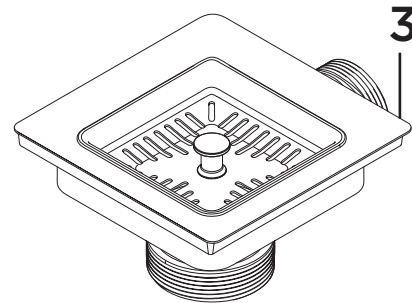

Product Code: Ingot 1 Bowl Kitchen Sinks

Revision: D2

1	Overflow Assembly
2	1 Bowl Pipework Pack
3	Waste Assembly 1 Bowl
4	Strainer
5	Sink Clamps (10pk)
6	EasyFit Kit Pack
7	Molykote Grease
8	Isolation Valves (Pair)
9	1/2" BSP Flexible Tails (Pair)

Product Code: Ingot 1 Bowl Kitchen Sinks**Revision:** D2**6****8****7****9**

1	Overflow Assembly
2	1 Bowl Pipework Pack
3	Waste Assembly 1 Bowl
4	Strainer
5	Sink Clamps (10pk)
6	EasyFit Kit Pack
7	Molykote Grease
8	Isolation Valves (Pair)
9	1/2" BSP Flexible Tails (Pair)