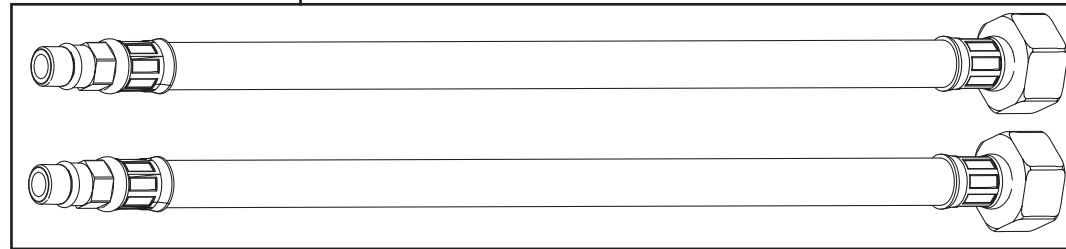

Product Code: Ingot 1 Bowl Kitchen Sinks

Revision: D2

1	Overflow Assembly
2	1 Bowl Pipework Pack
3	Waste Assembly 1 Bowl
4	Strainer
5	Sink Clamps (10pk)
6	EasyFit Kit Pack
7	Molykote Grease
8	Isolation Valves (Pair)
9	1/2" BSP Flexible Tails (Pair)

Product Code: Ingot 1 Bowl Kitchen Sinks**Revision:** D2**6****8****7****9**

1	Overflow Assembly
2	1 Bowl Pipework Pack
3	Waste Assembly 1 Bowl
4	Strainer
5	Sink Clamps (10pk)
6	EasyFit Kit Pack
7	Molykote Grease
8	Isolation Valves (Pair)
9	1/2" BSP Flexible Tails (Pair)