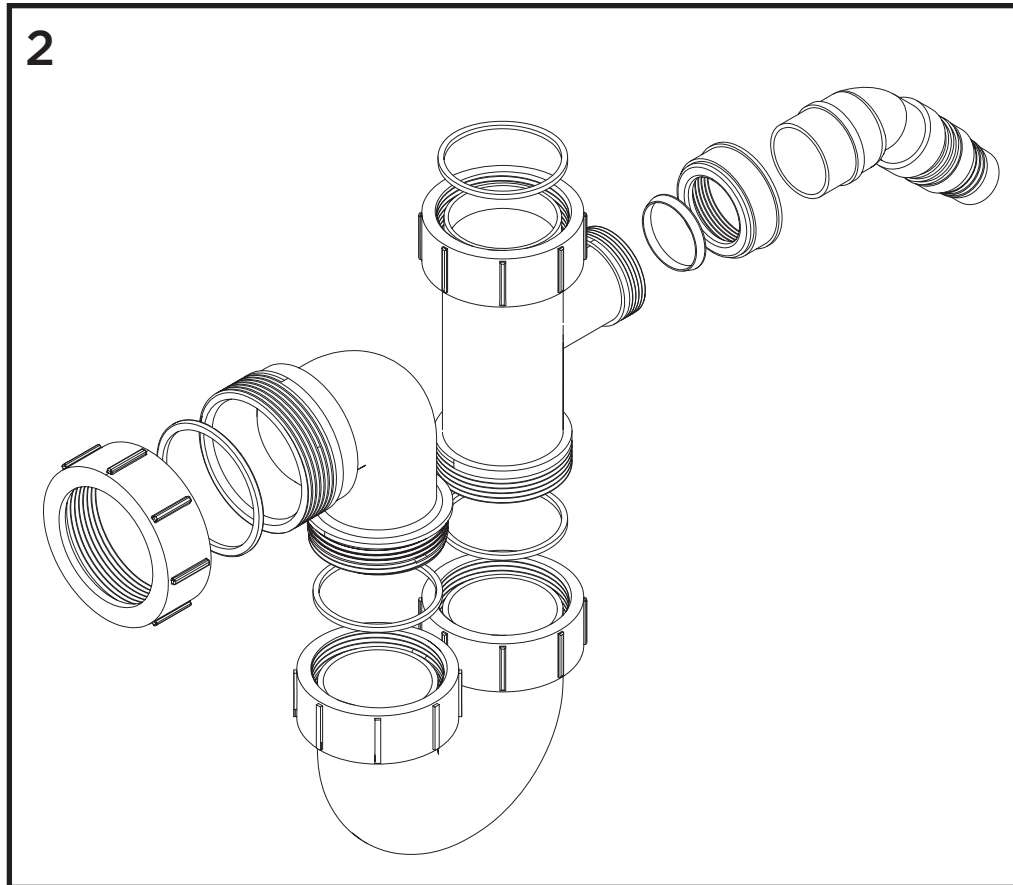

Product Code: Ingot 1 Bowl Kitchen Sinks

Revision: D2

1	Overflow Assembly
2	1 Bowl Pipework Pack
3	Waste Assembly 1 Bowl
4	Strainer
5	Sink Clamps (10pk)
6	EasyFit Kit Pack
7	Molykote Grease
8	Isolation Valves (Pair)
9	1/2" BSP Flexible Tails (Pair)

Product Code: Ingot 1 Bowl Kitchen Sinks**Revision:** D2**6****8****7****9**

1	Overflow Assembly
2	1 Bowl Pipework Pack
3	Waste Assembly 1 Bowl
4	Strainer
5	Sink Clamps (10pk)
6	EasyFit Kit Pack
7	Molykote Grease
8	Isolation Valves (Pair)
9	1/2" BSP Flexible Tails (Pair)