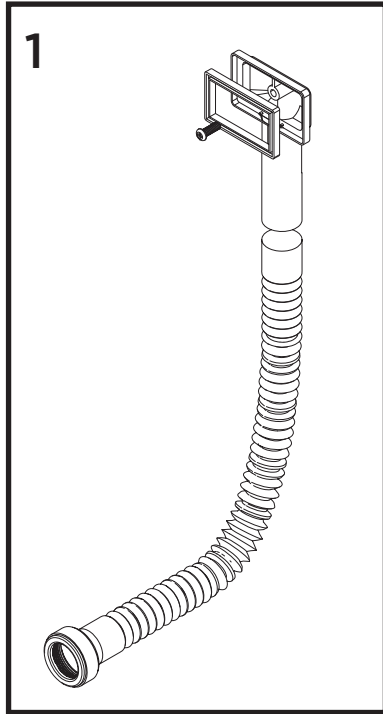

**Product Code:** Ingot 1.5 Bowl Kitchen Sinks

**Revision:** D2

1	Overflow Assembly
2	1.5 Bowl Pipework Pack
3	Waste Assembly 1 Bowl
4	Strainer
5	Waste Assembly 0.5 Bowl
6	Sink Clamps (10pk)
7	EasyFit Kit Pack
8	Molykote Grease
9	Isolation Valves (Pair)
10	1/2" BSP Flexible Tails (Pair)

**Product Code:** Ingot 1.5 Bowl Kitchen Sinks**Revision:** D2

7

9

8

10

1	Overflow Assembly
2	1.5 Bowl Pipework Pack
3	Waste Assembly 1 Bowl
4	Strainer
5	Waste Assembly 0.5 Bowl
6	Sink Clamps (10pk)
7	EasyFit Kit Pack
8	Molykote Grease
9	Isolation Valves (Pair)
10	1/2" BSP Flexible Tails (Pair)