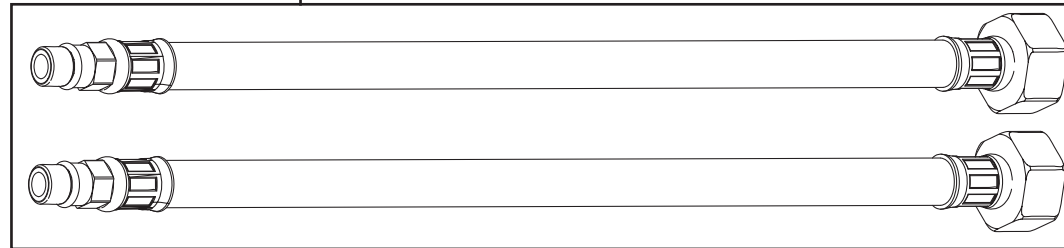

**Product Code:** Ingot 1.5 Bowl Kitchen Sinks

**Revision:** D2

1	Overflow Assembly
2	1.5 Bowl Pipework Pack
3	Waste Assembly 1 Bowl
4	Strainer
5	Waste Assembly 0.5 Bowl
6	Sink Clamps (10pk)
7	EasyFit Kit Pack
8	Molykote Grease
9	Isolation Valves (Pair)
10	1/2" BSP Flexible Tails (Pair)

**Product Code:** Ingot 1.5 Bowl Kitchen Sinks**Revision:** D2

7

9

8

10

1	Overflow Assembly
2	1.5 Bowl Pipework Pack
3	Waste Assembly 1 Bowl
4	Strainer
5	Waste Assembly 0.5 Bowl
6	Sink Clamps (10pk)
7	EasyFit Kit Pack
8	Molykote Grease
9	Isolation Valves (Pair)
10	1/2" BSP Flexible Tails (Pair)