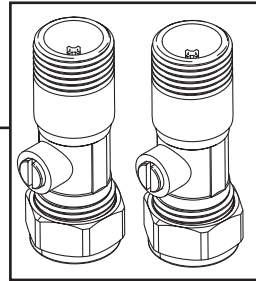

**Product Code:** Ingot 1.5 Bowl Kitchen Sinks

**Revision:** D2

1	Overflow Assembly
2	1.5 Bowl Pipework Pack
3	Waste Assembly 1 Bowl
4	Strainer
5	Waste Assembly 0.5 Bowl
6	Sink Clamps (10pk)
7	EasyFit Kit Pack
8	Molykote Grease
9	Isolation Valves (Pair)
10	1/2" BSP Flexible Tails (Pair)

**Product Code:** Ingot 1.5 Bowl Kitchen Sinks**Revision:** D2

7

9

8

10

1	Overflow Assembly
2	1.5 Bowl Pipework Pack
3	Waste Assembly 1 Bowl
4	Strainer
5	Waste Assembly 0.5 Bowl
6	Sink Clamps (10pk)
7	EasyFit Kit Pack
8	Molykote Grease
9	Isolation Valves (Pair)
10	1/2" BSP Flexible Tails (Pair)