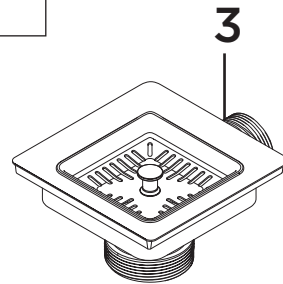

**Product Code:** Ingot 1.5 Bowl Kitchen Sinks

**Revision:** D2

1	Overflow Assembly
2	1.5 Bowl Pipework Pack
3	Waste Assembly 1 Bowl
4	Strainer
5	Waste Assembly 0.5 Bowl
6	Sink Clamps (10pk)
7	EasyFit Kit Pack
8	Molykote Grease
9	Isolation Valves (Pair)
10	1/2" BSP Flexible Tails (Pair)

**Product Code:** Ingot 1.5 Bowl Kitchen Sinks**Revision:** D2

7

9

8

10

1	Overflow Assembly
2	1.5 Bowl Pipework Pack
3	Waste Assembly 1 Bowl
4	Strainer
5	Waste Assembly 0.5 Bowl
6	Sink Clamps (10pk)
7	EasyFit Kit Pack
8	Molykote Grease
9	Isolation Valves (Pair)
10	1/2" BSP Flexible Tails (Pair)