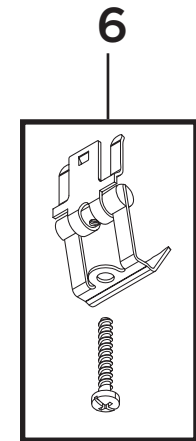

**Product Code:** Ingot 1.5 Bowl Kitchen Sinks

**Revision:** D2

1	Overflow Assembly
2	1.5 Bowl Pipework Pack
3	Waste Assembly 1 Bowl
4	Strainer
5	Waste Assembly 0.5 Bowl
6	Sink Clamps (10pk)
7	EasyFit Kit Pack
8	Molykote Grease
9	Isolation Valves (Pair)
10	1/2" BSP Flexible Tails (Pair)

**Product Code:** Ingot 1.5 Bowl Kitchen Sinks**Revision:** D2

7

9

8

10

1	Overflow Assembly
2	1.5 Bowl Pipework Pack
3	Waste Assembly 1 Bowl
4	Strainer
5	Waste Assembly 0.5 Bowl
6	Sink Clamps (10pk)
7	EasyFit Kit Pack
8	Molykote Grease
9	Isolation Valves (Pair)
10	1/2" BSP Flexible Tails (Pair)