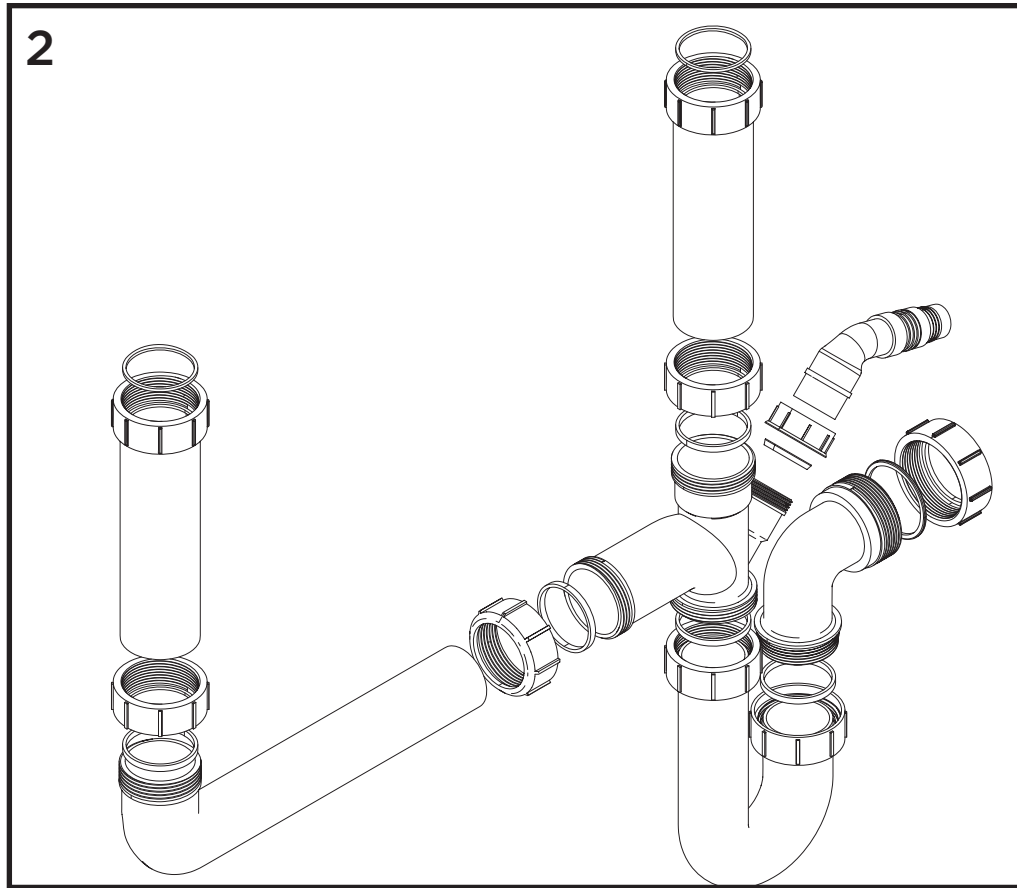

**Product Code:** Ingot 1.5 Bowl Kitchen Sinks

**Revision:** D2

1	Overflow Assembly
2	1.5 Bowl Pipework Pack
3	Waste Assembly 1 Bowl
4	Strainer
5	Waste Assembly 0.5 Bowl
6	Sink Clamps (10pk)
7	EasyFit Kit Pack
8	Molykote Grease
9	Isolation Valves (Pair)
10	1/2" BSP Flexible Tails (Pair)

**Product Code:** Ingot 1.5 Bowl Kitchen Sinks**Revision:** D2

7

9

8

10

1	Overflow Assembly
2	1.5 Bowl Pipework Pack
3	Waste Assembly 1 Bowl
4	Strainer
5	Waste Assembly 0.5 Bowl
6	Sink Clamps (10pk)
7	EasyFit Kit Pack
8	Molykote Grease
9	Isolation Valves (Pair)
10	1/2" BSP Flexible Tails (Pair)