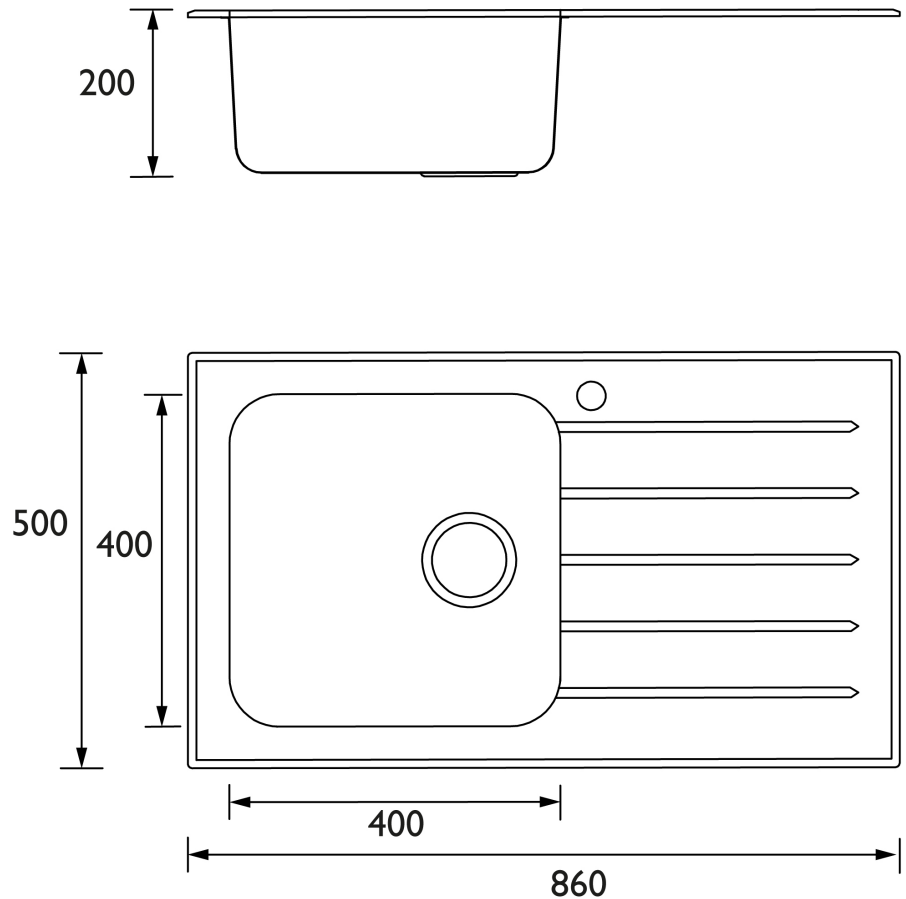

### Specification

Main Construction Material:	Stainless Steel; Glass
Number of Tap Holes:	1
Product Finish:	White
Sink Type:	1 Bowl
Connection Inlet:	1/2" BSP Flexible Tails
Connection Outlet:	G1 1/2"
Product Orientation:	Left Drainer
Drainage Flow Rate (litres per minute)	37

### Dimensions (measurements in mm)

Minimum Cabinet Width: 500mm

TECHNICAL  
DATA  
SHEET

Kitchen Sinks

Tap

Waste Kit

**BRISTAN**  
TAPS & SHOWERS D2