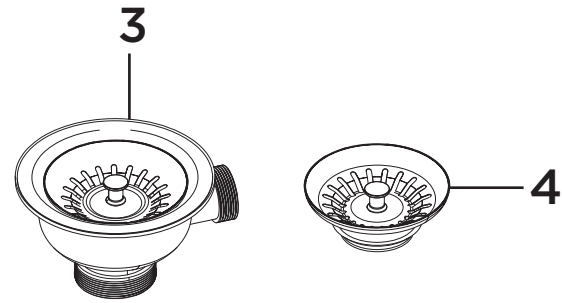

**Product Code:** Inox 1 Bowl Kitchen Sinks

**Revision:** D2

1	Overflow Assembly
2	1 Bowl Pipework Pack
3	Waste Assembly 1 Bowl
4	Strainer
5	Sink Clamps (10pk)
6	EasyFit Kit Pack
7	Molykote Grease
8	Isolation Valves (Pair)
9	1/2" BSP Flexible Tails (Pair)

**Product Code:** Inox 1 Bowl Kitchen Sinks**Revision:** D2**6****8****7****9**

1	Overflow Assembly
2	1 Bowl Pipework Pack
3	Waste Assembly 1 Bowl
4	Strainer
5	Sink Clamps (10pk)
6	EasyFit Kit Pack
7	Molykote Grease
8	Isolation Valves (Pair)
9	1/2" BSP Flexible Tails (Pair)