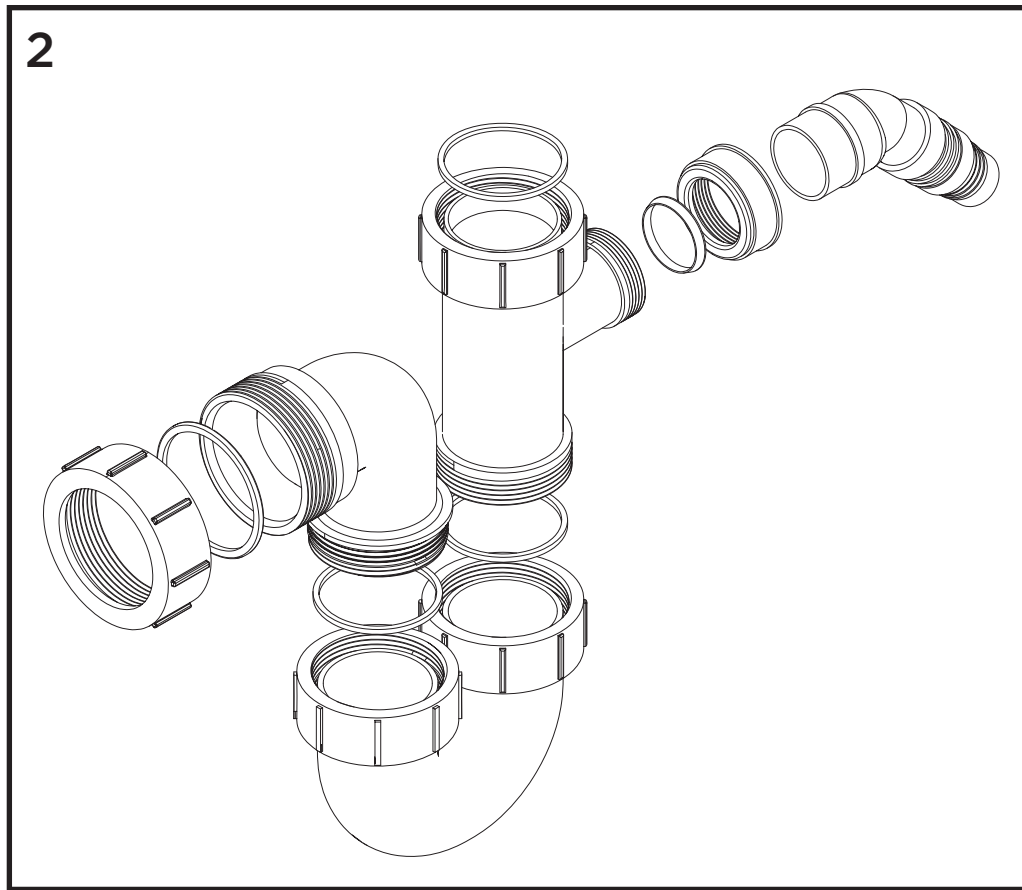

**Product Code:** Inox 1 Bowl Kitchen Sinks

**Revision:** D2

1	Overflow Assembly
2	1 Bowl Pipework Pack
3	Waste Assembly 1 Bowl
4	Strainer
5	Sink Clamps (10pk)
6	EasyFit Kit Pack
7	Molykote Grease
8	Isolation Valves (Pair)
9	1/2" BSP Flexible Tails (Pair)

**Product Code:** Inox 1 Bowl Kitchen Sinks**Revision:** D2**6****8****7****9**

1	Overflow Assembly
2	1 Bowl Pipework Pack
3	Waste Assembly 1 Bowl
4	Strainer
5	Sink Clamps (10pk)
6	EasyFit Kit Pack
7	Molykote Grease
8	Isolation Valves (Pair)
9	1/2" BSP Flexible Tails (Pair)