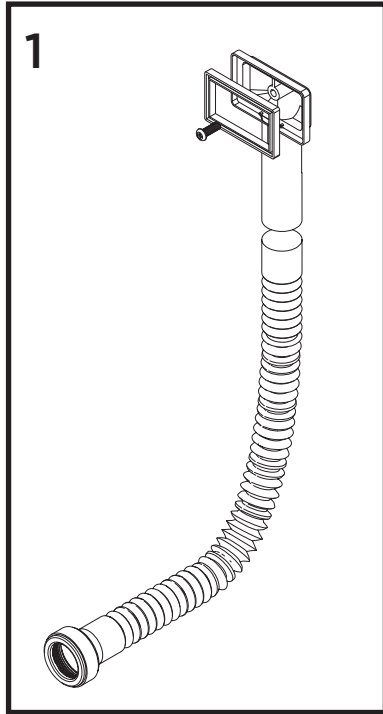

**Product Code:** Inox 1 Bowl Kitchen Sinks

**Revision:** D2

1	Overflow Assembly
2	1 Bowl Pipework Pack
3	Waste Assembly 1 Bowl
4	Strainer
5	Sink Clamps (10pk)
6	EasyFit Kit Pack
7	Molykote Grease
8	Isolation Valves (Pair)
9	1/2" BSP Flexible Tails (Pair)

**Product Code:** Inox 1 Bowl Kitchen Sinks**Revision:** D2**6****8****7****9**

1	Overflow Assembly
2	1 Bowl Pipework Pack
3	Waste Assembly 1 Bowl
4	Strainer
5	Sink Clamps (10pk)
6	EasyFit Kit Pack
7	Molykote Grease
8	Isolation Valves (Pair)
9	1/2" BSP Flexible Tails (Pair)