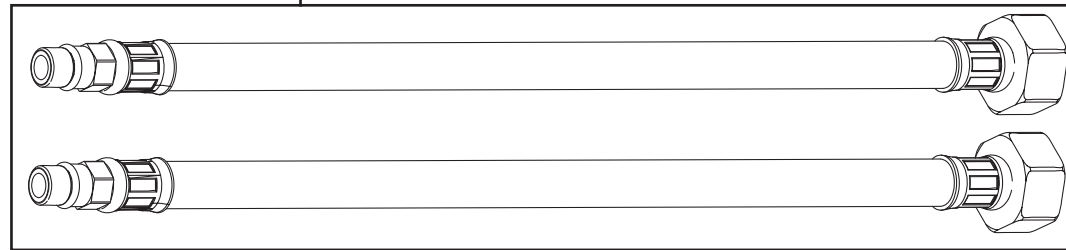

**Product Code:** Inox 1 Bowl Kitchen Sinks

**Revision:** D2

1	Overflow Assembly
2	1 Bowl Pipework Pack
3	Waste Assembly 1 Bowl
4	Strainer
5	Sink Clamps (10pk)
6	EasyFit Kit Pack
7	Molykote Grease
8	Isolation Valves (Pair)
9	1/2" BSP Flexible Tails (Pair)

**Product Code:** Inox 1 Bowl Kitchen Sinks**Revision:** D2**6****8****7****9**

1	Overflow Assembly
2	1 Bowl Pipework Pack
3	Waste Assembly 1 Bowl
4	Strainer
5	Sink Clamps (10pk)
6	EasyFit Kit Pack
7	Molykote Grease
8	Isolation Valves (Pair)
9	1/2" BSP Flexible Tails (Pair)