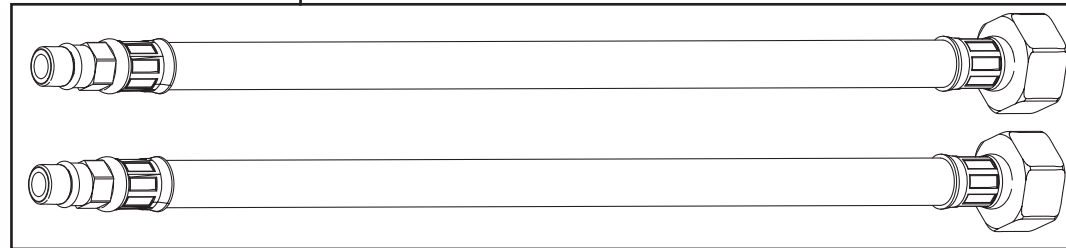

Product Code: Inox 1.5 Bowl Kitchen Sinks

Revision: D2

1	Overflow Assembly
2	1.5 Bowl Pipework Pack
3	Waste Assembly 1 Bowl
4	Strainer
5	Waste Assembly 0.5 Bowl
6	Sink Clamps (10pk)
7	EasyFit Kit Pack
8	Molykote Grease
9	Isolation Valves (Pair)
10	1/2" BSP Flexible Tails (Pair)

Product Code: Inox 1.5 Bowl Kitchen Sinks**Revision:** D1

7

9

8

10

1	Overflow Assembly
2	1.5 Bowl Pipework Pack
3	Waste Assembly 1 Bowl
4	Strainer
5	Waste Assembly 0.5 Bowl
6	Sink Clamp (Each)
7	EasyFit Kit Pack
8	Molykote Grease
9	Isolation Valves (Pair)
10	1/2" BSP Flexible Tails (Pair)