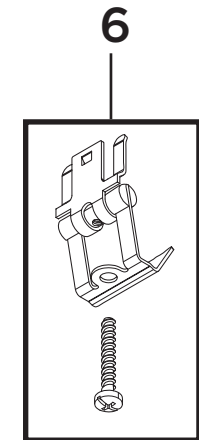

Product Code: Inox 1.5 Bowl Kitchen Sinks

Revision: D2

1	Overflow Assembly
2	1.5 Bowl Pipework Pack
3	Waste Assembly 1 Bowl
4	Strainer
5	Waste Assembly 0.5 Bowl
6	Sink Clamps (10pk)
7	EasyFit Kit Pack
8	Molykote Grease
9	Isolation Valves (Pair)
10	1/2" BSP Flexible Tails (Pair)

Product Code: Inox 1.5 Bowl Kitchen Sinks**Revision:** D1

7

9

8

10

1	Overflow Assembly
2	1.5 Bowl Pipework Pack
3	Waste Assembly 1 Bowl
4	Strainer
5	Waste Assembly 0.5 Bowl
6	Sink Clamp (Each)
7	EasyFit Kit Pack
8	Molykote Grease
9	Isolation Valves (Pair)
10	1/2" BSP Flexible Tails (Pair)