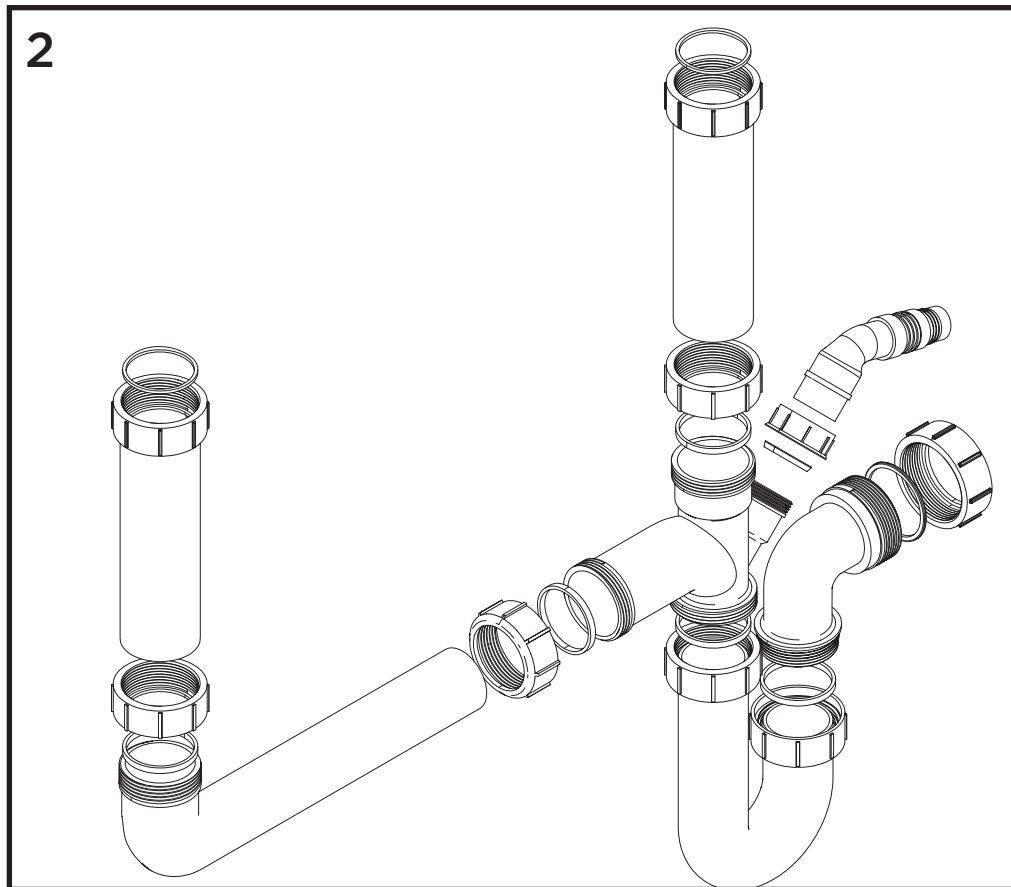

Product Code: Inox 1.5 Bowl Kitchen Sinks

Revision: D2

1	Overflow Assembly
2	1.5 Bowl Pipework Pack
3	Waste Assembly 1 Bowl
4	Strainer
5	Waste Assembly 0.5 Bowl
6	Sink Clamps (10pk)
7	EasyFit Kit Pack
8	Molykote Grease
9	Isolation Valves (Pair)
10	1/2" BSP Flexible Tails (Pair)

Product Code: Inox 1.5 Bowl Kitchen Sinks**Revision:** D1

7

9

8

10

1	Overflow Assembly
2	1.5 Bowl Pipework Pack
3	Waste Assembly 1 Bowl
4	Strainer
5	Waste Assembly 0.5 Bowl
6	Sink Clamp (Each)
7	EasyFit Kit Pack
8	Molykote Grease
9	Isolation Valves (Pair)
10	1/2" BSP Flexible Tails (Pair)