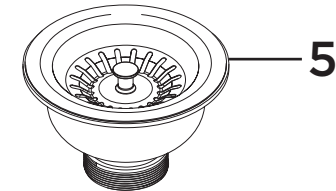

Product Code: Inox 1.5 Bowl Kitchen Sinks

Revision: D2

1	Overflow Assembly
2	1.5 Bowl Pipework Pack
3	Waste Assembly 1 Bowl
4	Strainer
5	Waste Assembly 0.5 Bowl
6	Sink Clamps (10pk)
7	EasyFit Kit Pack
8	Molykote Grease
9	Isolation Valves (Pair)
10	1/2" BSP Flexible Tails (Pair)

Product Code: Inox 1.5 Bowl Kitchen Sinks**Revision:** D1

7

9

8

10

1	Overflow Assembly
2	1.5 Bowl Pipework Pack
3	Waste Assembly 1 Bowl
4	Strainer
5	Waste Assembly 0.5 Bowl
6	Sink Clamp (Each)
7	EasyFit Kit Pack
8	Molykote Grease
9	Isolation Valves (Pair)
10	1/2" BSP Flexible Tails (Pair)