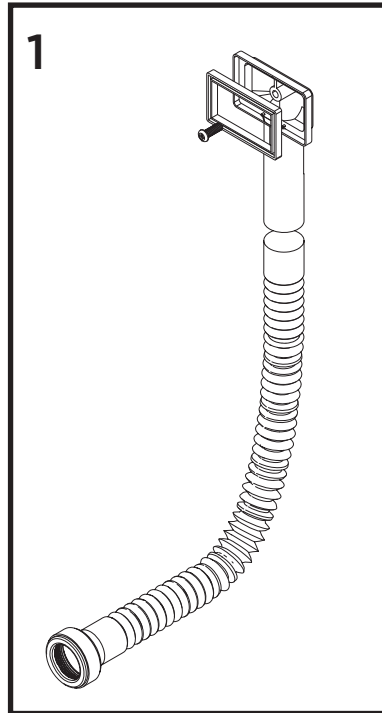

Product Code: Inox 1.5 Bowl Kitchen Sinks

Revision: D2

1	Overflow Assembly
2	1.5 Bowl Pipework Pack
3	Waste Assembly 1 Bowl
4	Strainer
5	Waste Assembly 0.5 Bowl
6	Sink Clamps (10pk)
7	EasyFit Kit Pack
8	Molykote Grease
9	Isolation Valves (Pair)
10	1/2" BSP Flexible Tails (Pair)

Product Code: Inox 1.5 Bowl Kitchen Sinks**Revision:** D1

7

9

8

10

1	Overflow Assembly
2	1.5 Bowl Pipework Pack
3	Waste Assembly 1 Bowl
4	Strainer
5	Waste Assembly 0.5 Bowl
6	Sink Clamp (Each)
7	EasyFit Kit Pack
8	Molykote Grease
9	Isolation Valves (Pair)
10	1/2" BSP Flexible Tails (Pair)