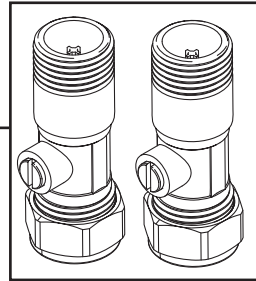

Product Code: Inox 1.5 Bowl Kitchen Sinks

Revision: D2

1	Overflow Assembly
2	1.5 Bowl Pipework Pack
3	Waste Assembly 1 Bowl
4	Strainer
5	Waste Assembly 0.5 Bowl
6	Sink Clamps (10pk)
7	EasyFit Kit Pack
8	Molykote Grease
9	Isolation Valves (Pair)
10	1/2" BSP Flexible Tails (Pair)

Product Code: Inox 1.5 Bowl Kitchen Sinks**Revision:** D1

7

9

8

10

1	Overflow Assembly
2	1.5 Bowl Pipework Pack
3	Waste Assembly 1 Bowl
4	Strainer
5	Waste Assembly 0.5 Bowl
6	Sink Clamp (Each)
7	EasyFit Kit Pack
8	Molykote Grease
9	Isolation Valves (Pair)
10	1/2" BSP Flexible Tails (Pair)