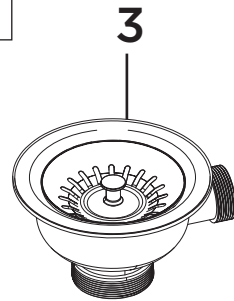

Product Code: Inox 1.5 Bowl Kitchen Sinks

Revision: D2

1	Overflow Assembly
2	1.5 Bowl Pipework Pack
3	Waste Assembly 1 Bowl
4	Strainer
5	Waste Assembly 0.5 Bowl
6	Sink Clamps (10pk)
7	EasyFit Kit Pack
8	Molykote Grease
9	Isolation Valves (Pair)
10	1/2" BSP Flexible Tails (Pair)

Product Code: Inox 1.5 Bowl Kitchen Sinks**Revision:** D1

7

9

8

10

1	Overflow Assembly
2	1.5 Bowl Pipework Pack
3	Waste Assembly 1 Bowl
4	Strainer
5	Waste Assembly 0.5 Bowl
6	Sink Clamp (Each)
7	EasyFit Kit Pack
8	Molykote Grease
9	Isolation Valves (Pair)
10	1/2" BSP Flexible Tails (Pair)