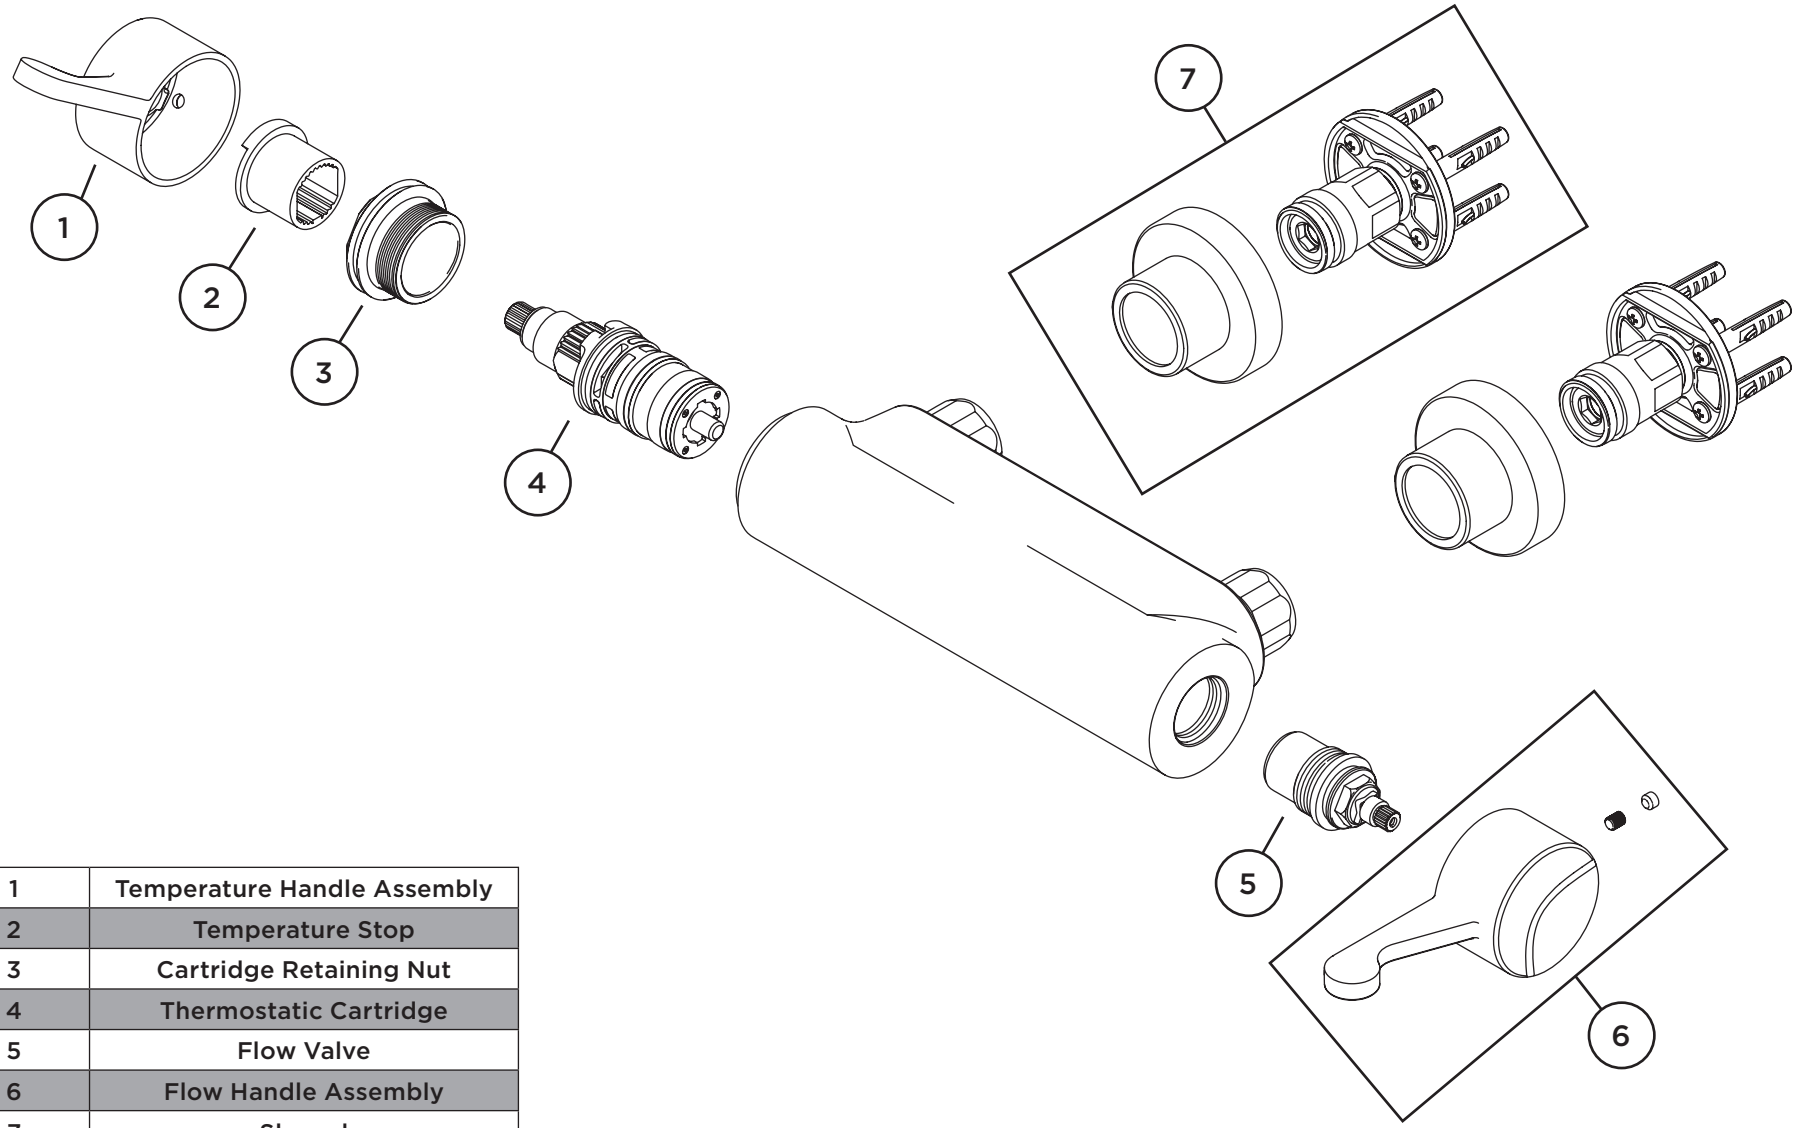

Product Code: OP SHXVO ISOL EL C
Revision: D1

1	Temperature Handle Assembly
2	Temperature Stop
3	Cartridge Retaining Nut
4	Thermostatic Cartridge
5	Flow Valve
6	Flow Handle Assembly
7	Shroud