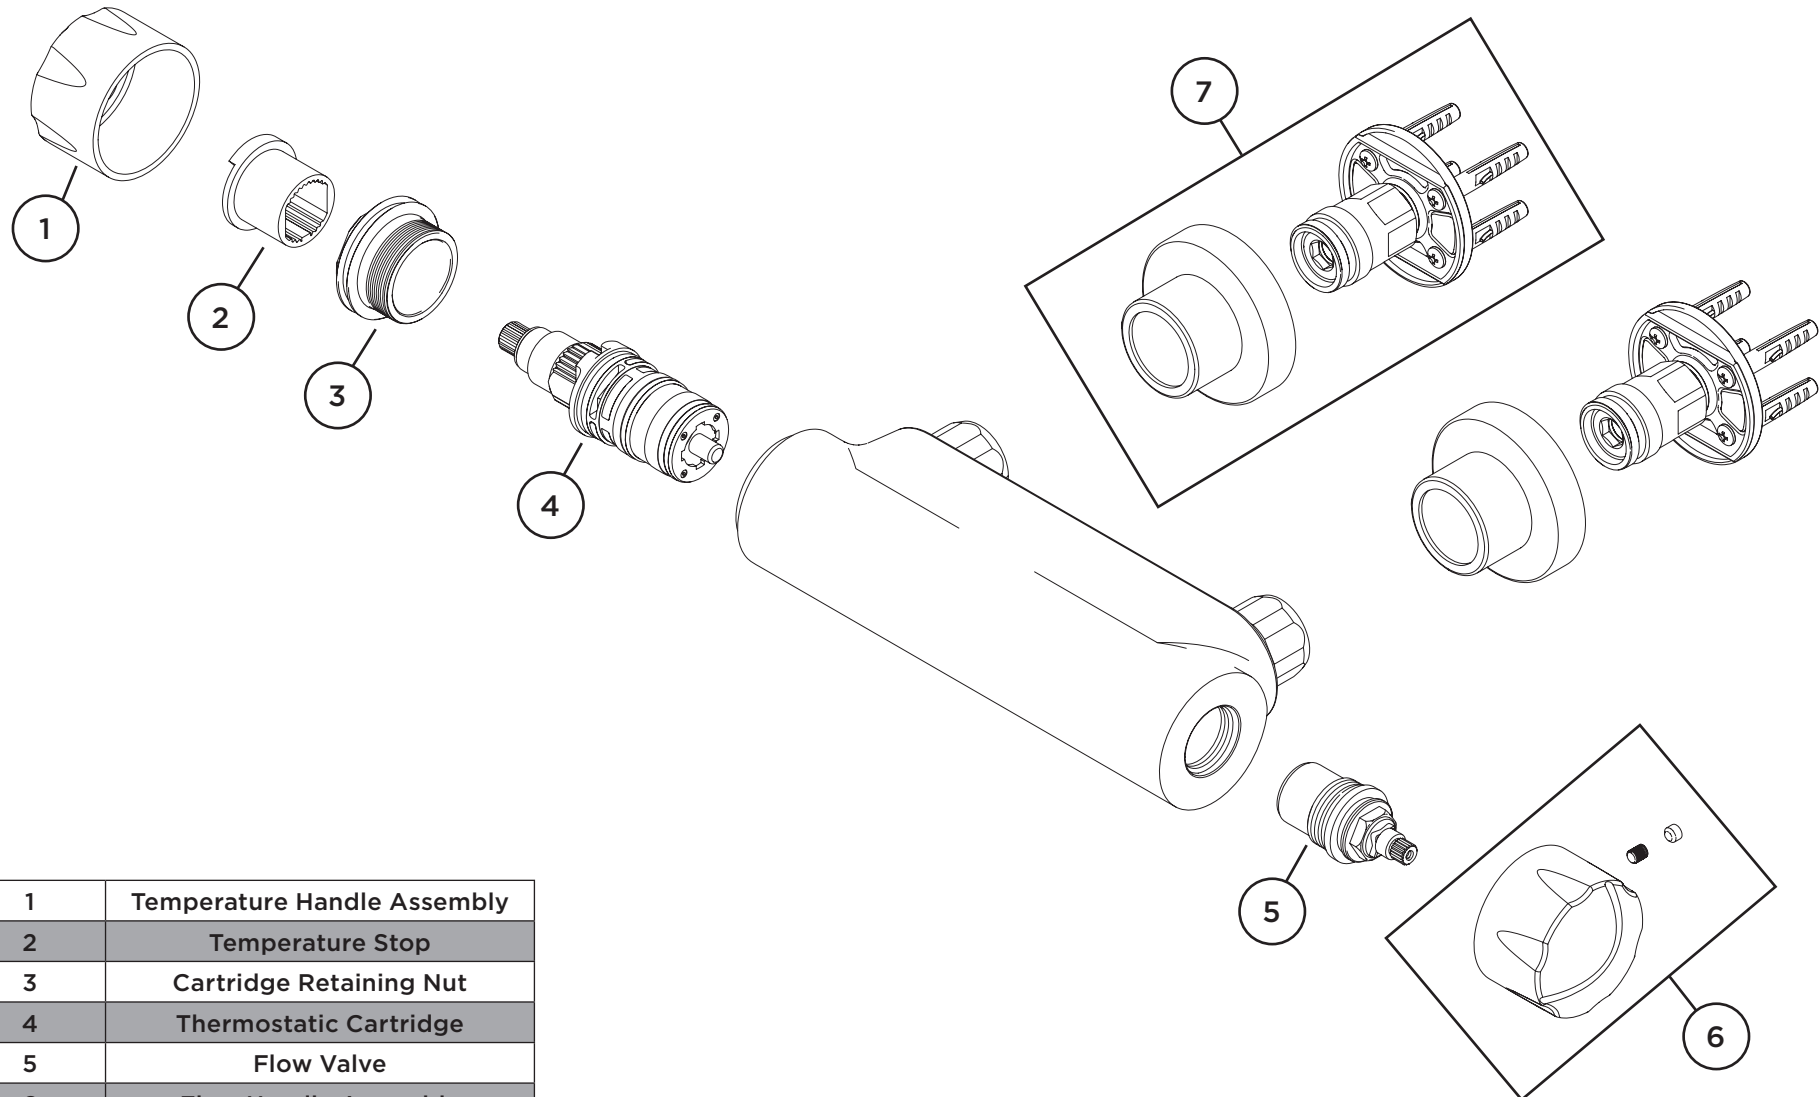

**Product Code:** OP SHXVO ISOL EH C**Revision:** D1

1	Temperature Handle Assembly
2	Temperature Stop
3	Cartridge Retaining Nut
4	Thermostatic Cartridge
5	Flow Valve
6	Flow Handle Assembly
7	Shroud