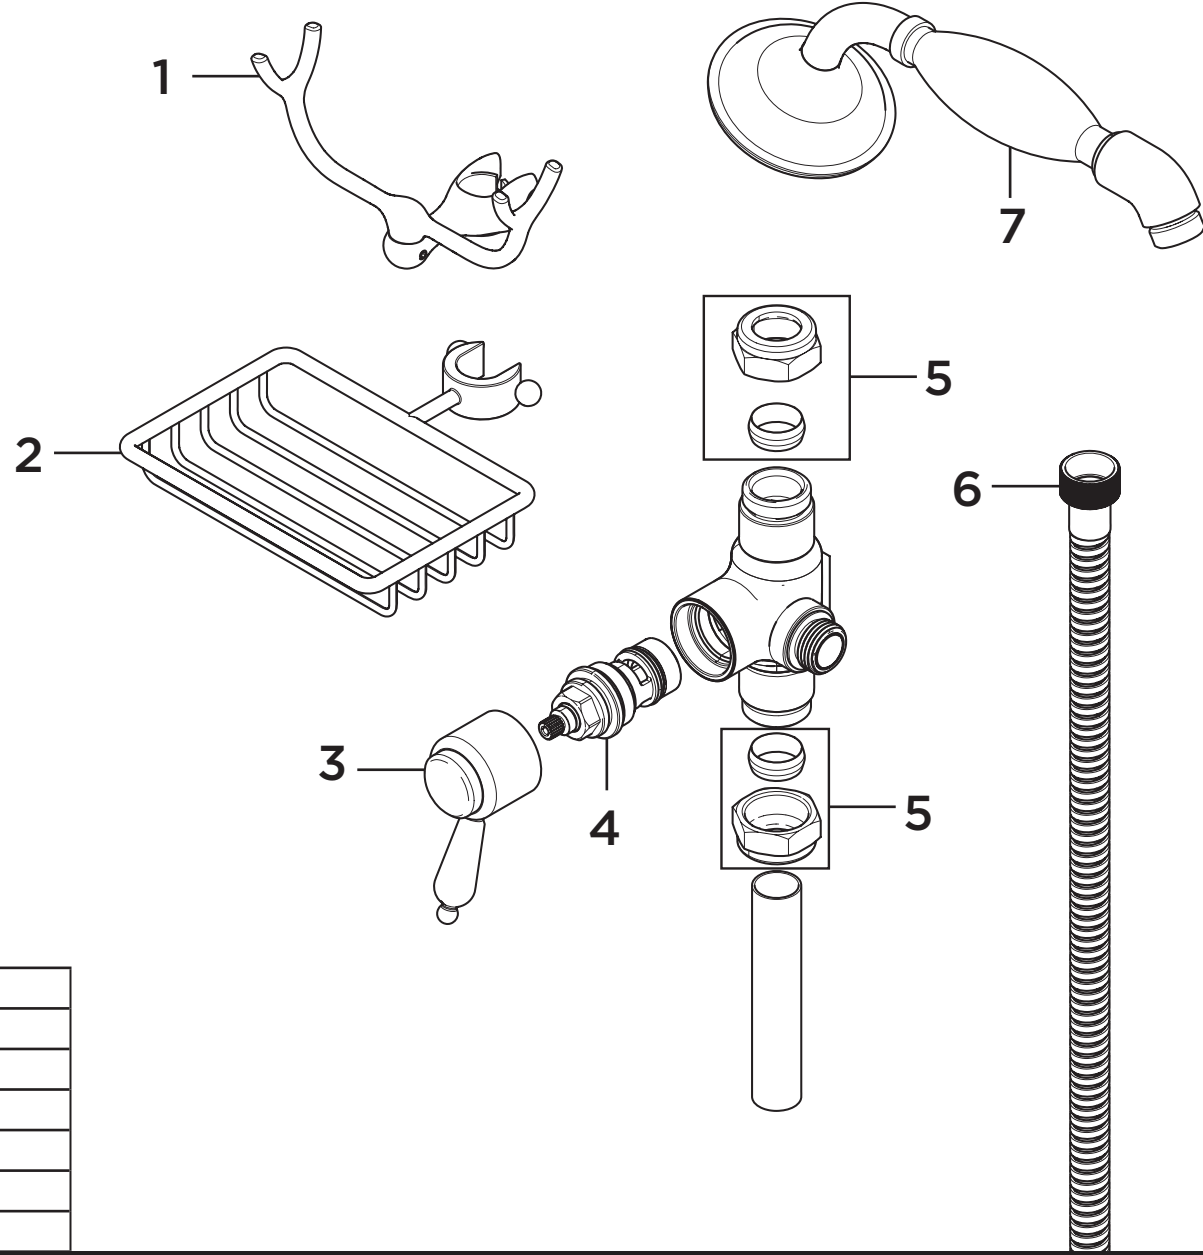

Product Code: TD SDIV C

Revision: D1

1	Cradle
2	Soap Dish
3	Diverter Handle
4	Diverter Cartridge
5	Nut & Olive (Each)
6	1.5m Hose
7	Traditional Handset