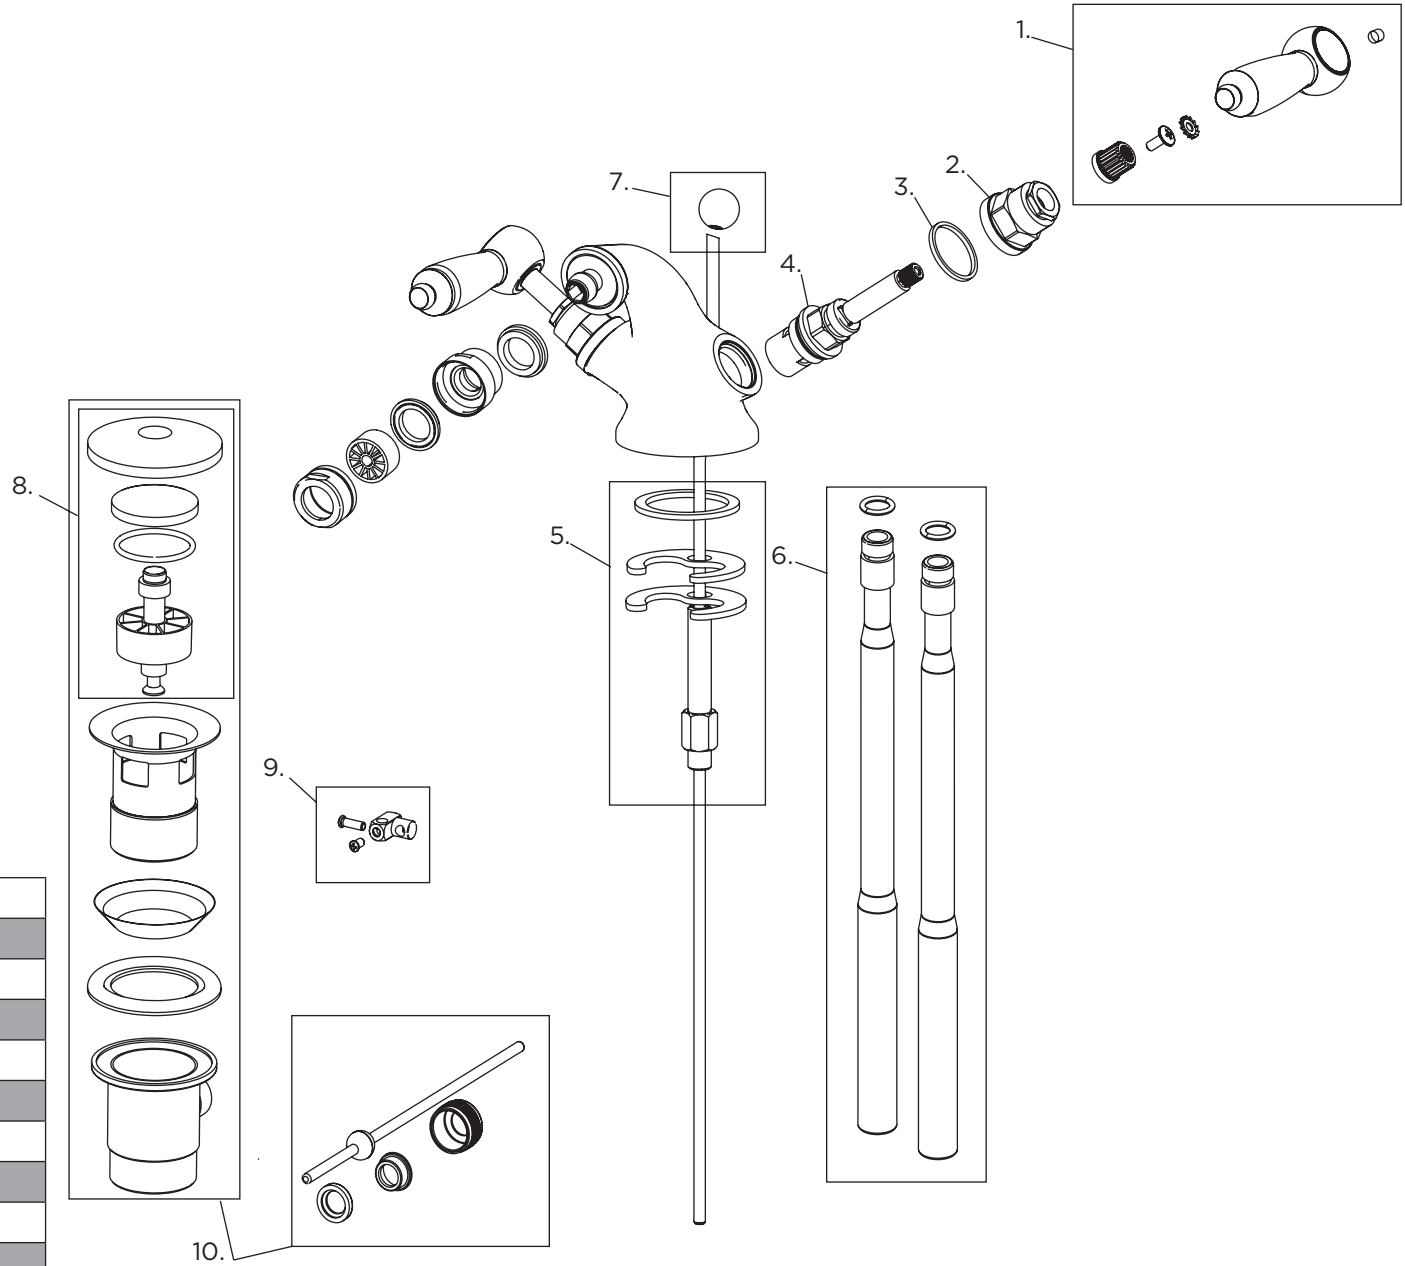

Product Code: RS2 BID C

Revision: R1

1	Handle Assembly
2	Shroud
3	Decorative Fibre Washer
4	Valve
5	Fixing Kit
6	Flexi Tails
7	Pop Up Rod & Knob
8	Pop Up Waste Plug
9	Pop Up Connector
10	Waste Assembly