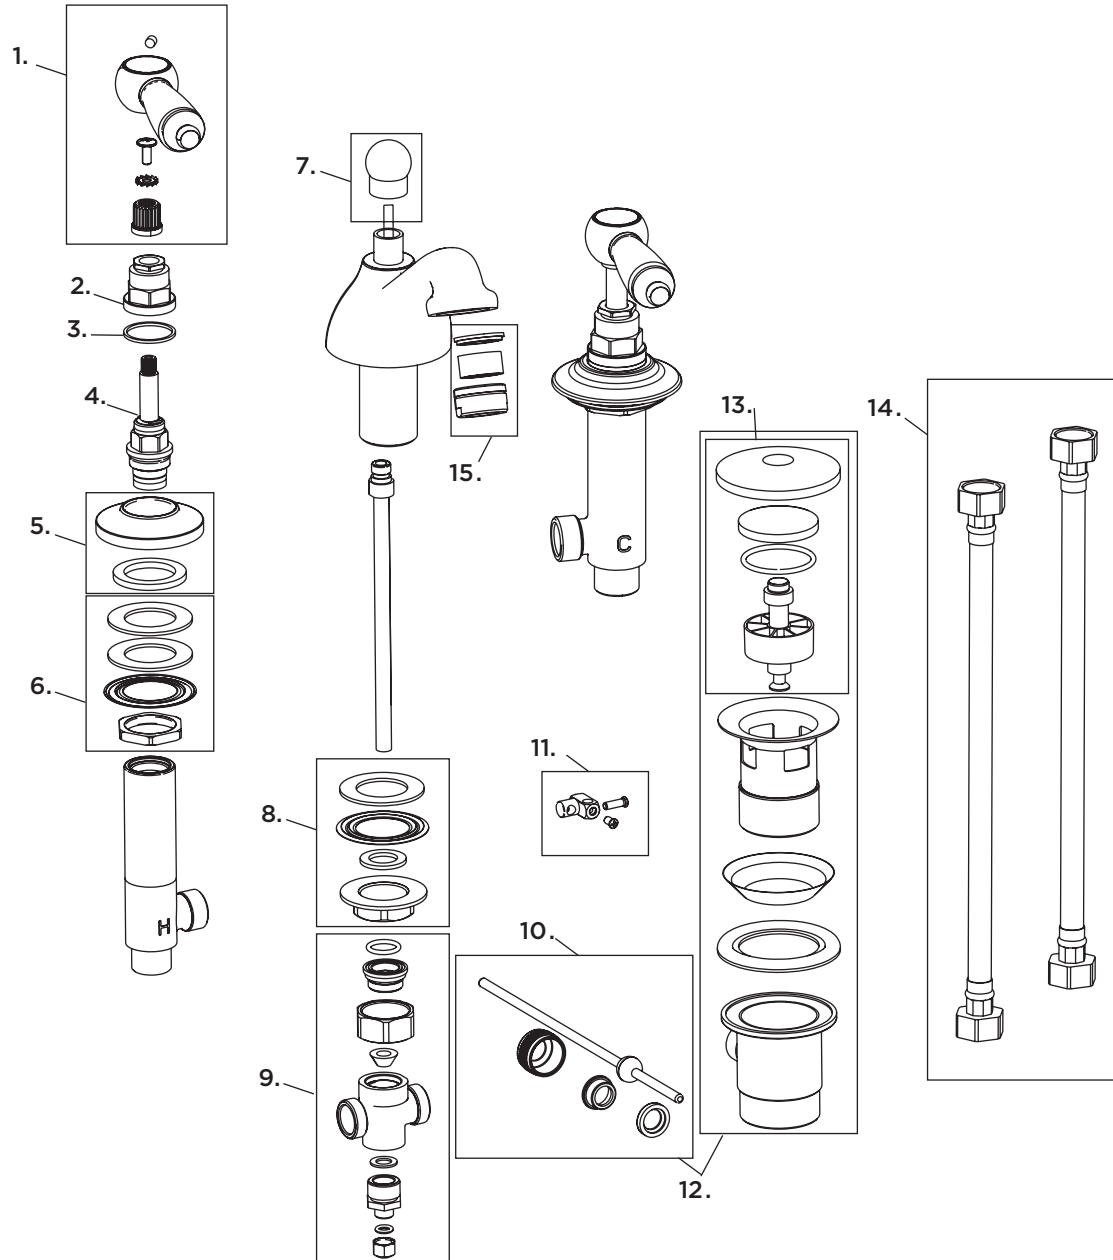

Product Code: RS2 3HBAS C
Revision: R1

1	Handle Assembly
2	Shroud
3	Decorative Fibre Washer
4	Valve
5	Body Shroud & Washer
6	Side Body Fixing Kit
7	Pop Up Rod & Knob
8	Spout Fixing Kit
9	Tee-Joint
10	Rod Assembly
11	Pop Up Connector
12	Pop Up Waste Kit
13	Pop Up Waste Plug
14	Flexi Tails
15	Anti-Splash