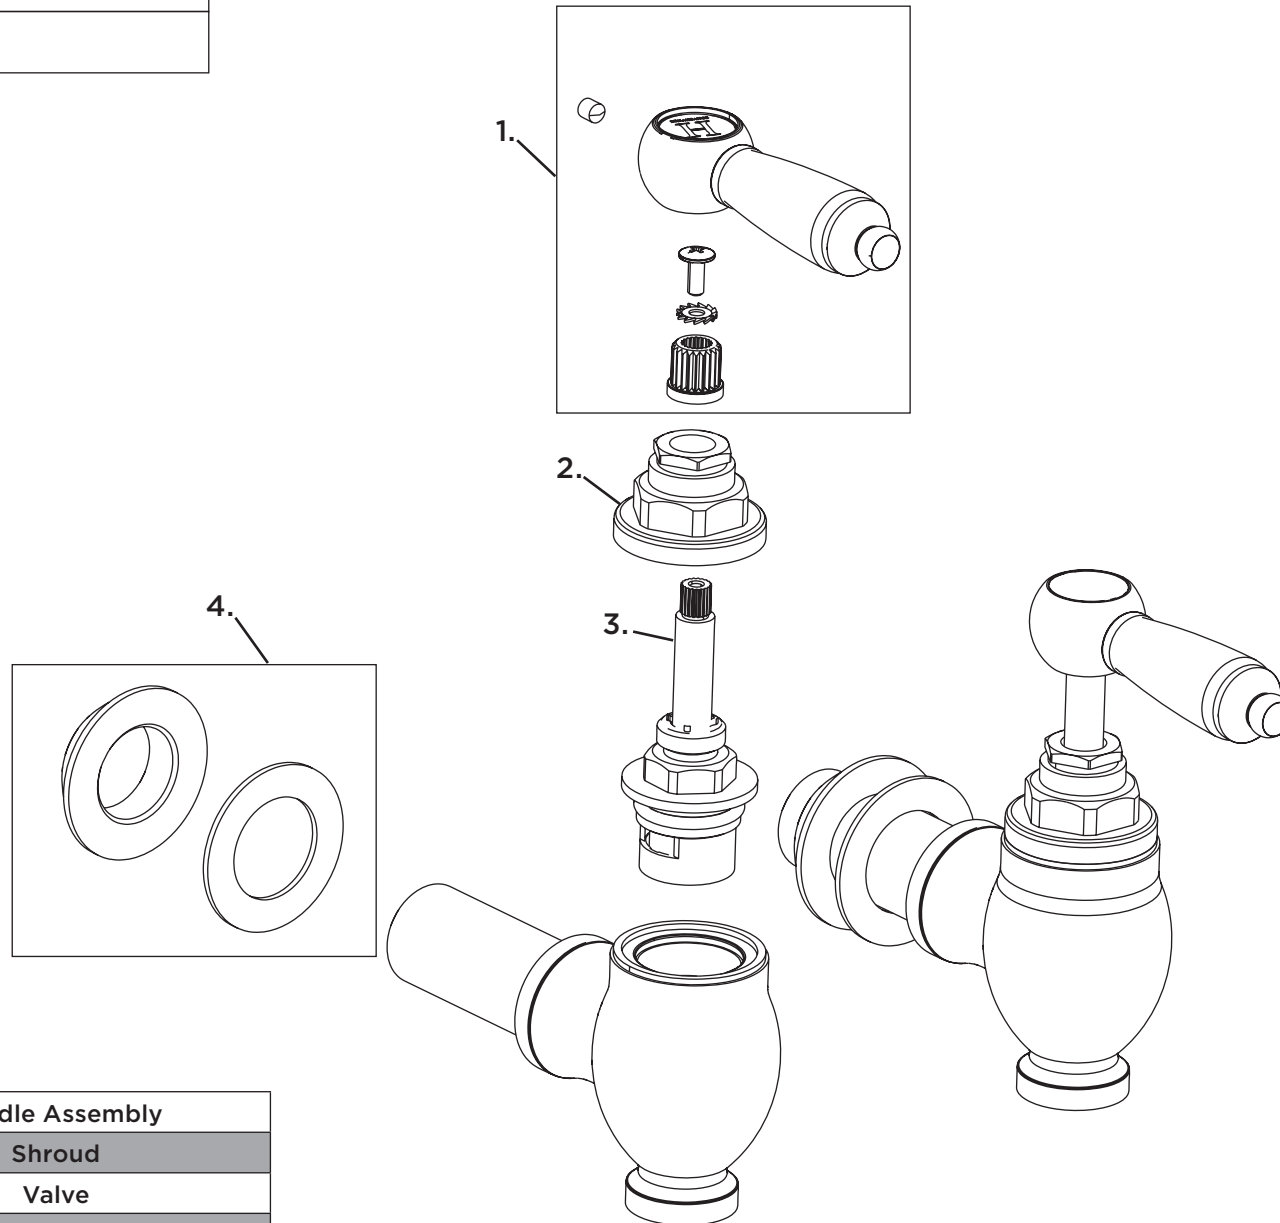

Product Code: RS2 GLO C**Revision:** R1

1	Handle Assembly
2	Shroud
3	Valve
4	Fixing Kit