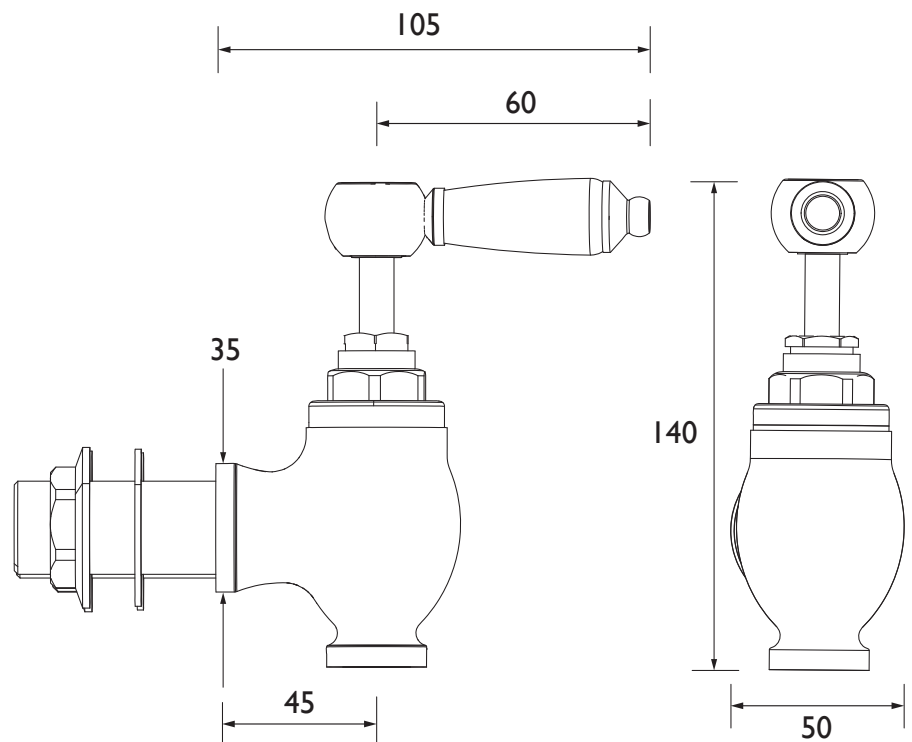

RS2 GLO C

RENAISSANCE Tap Range

Renaissance 2 Globe
Bath Taps Chrome

Features:

- Uniquely designed Timeless detailing for traditional bathrooms.
- Hand-finished handles using precision watchmaker techniques.
- Long life and easy to use 1/4 turn ceramic disc valves
- Metal fixing nut for added durability

Product Certifications:

For more products, visit our website:
<http://www.bristan.com>

Specification

Product Type:	Bathroom Taps
Main Construction Material:	Brass
Mount Type:	Deck Mounted
Handle Type:	Paddle
Connection Inlet:	3/4" BSP Connections
Connection Outlet:	Open
Number of Tap Holes:	2
Valve/Cartridge Type:	3/4" Ceramic Disc Valve - 1/4 turn
Plumbing System Requirements:	Suitable for all plumbing systems
Working Pressure Range:	Min 0.2 bar, Max 5.0 bar
Maximum Hot Water Temperature: °C	65
Maximum Static Pressure: (bar)	10
Flow Type:	Single
Isolation Included:	No

Dimensions (measurements in mm)

Flow Rates (l/min)

System Pressure (bar)	0.2	0.5	1	2	3	5
RS2 GLO C	17.6	28.8	41.4	58.7	71.9	92.9

TECHNICAL
DATA
SHEET

BRISTAN

D2