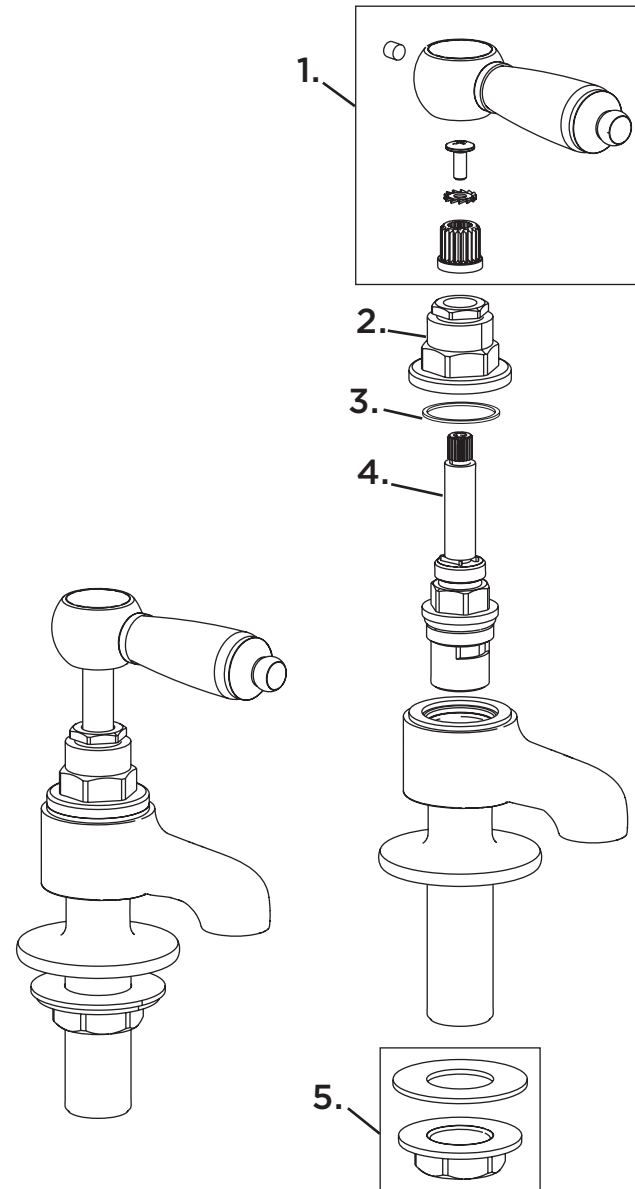

Product Code: RS2 VAN C**Revision:** R1

1	Handle Assembly
2	Shroud
3	Decorative Fibre Washer
4	Valve
5	Fixing Kit