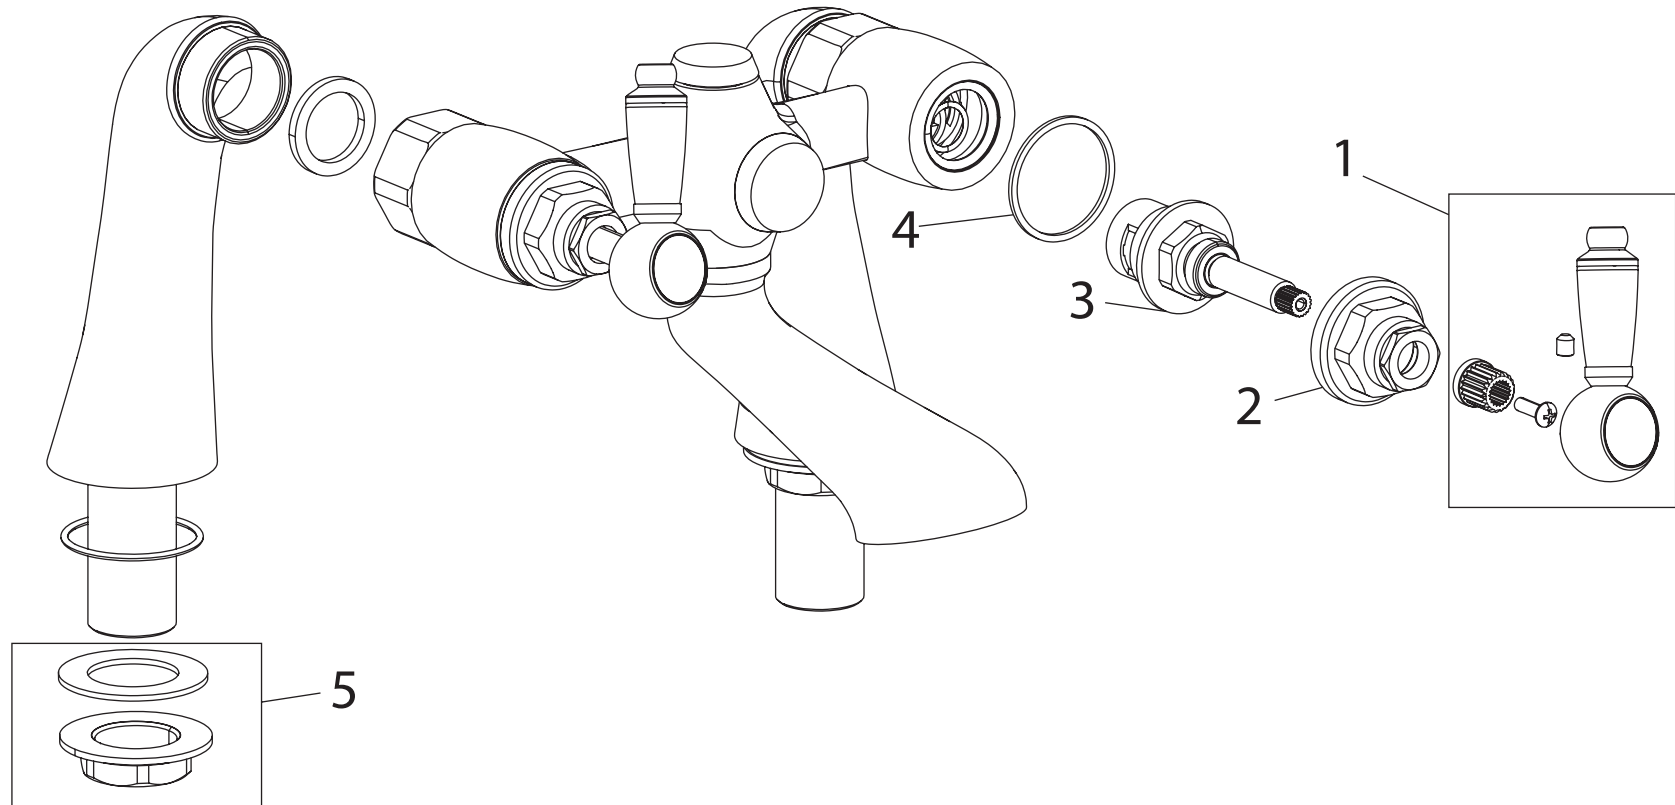

Product Code: RS2 BF C**Revision:** R2

1	Handle Assembly
2	Shroud
3	Valve
4	Decorative Fibre Washer
5	Fixing Kit