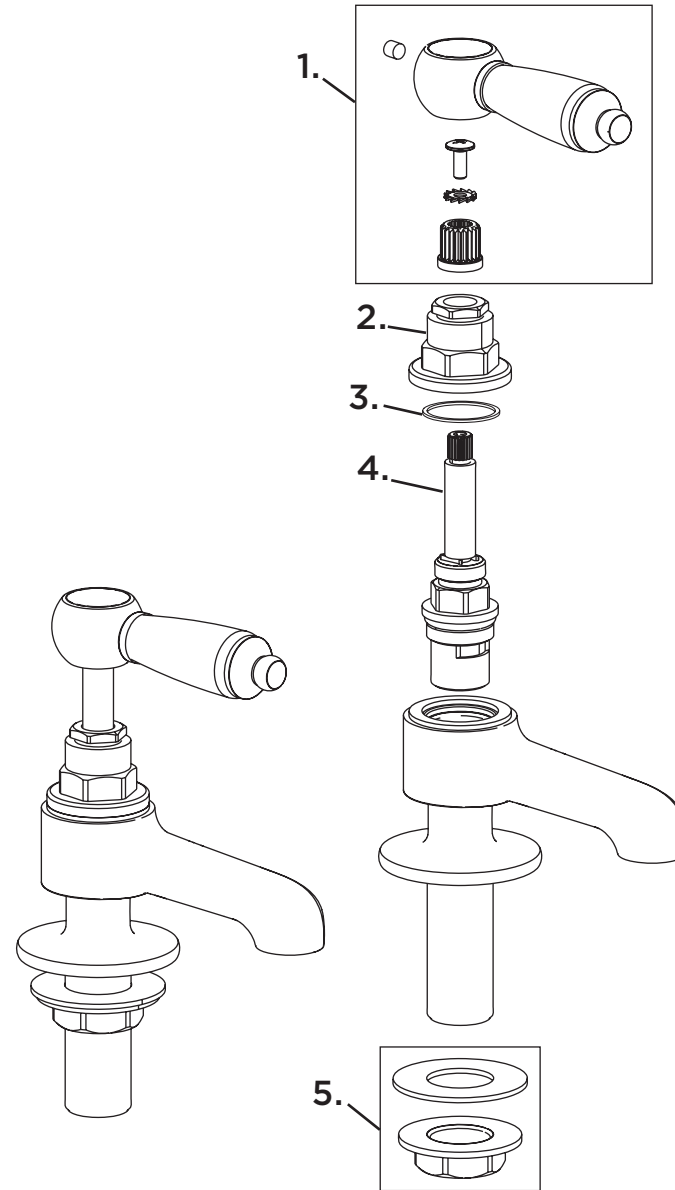

Product Code: RS2 3/4 C**Revision:** R1

1	Handle Assembly
2	Shroud
3	Decorative Fibre Washer
4	Valve
5	Fixing Kit