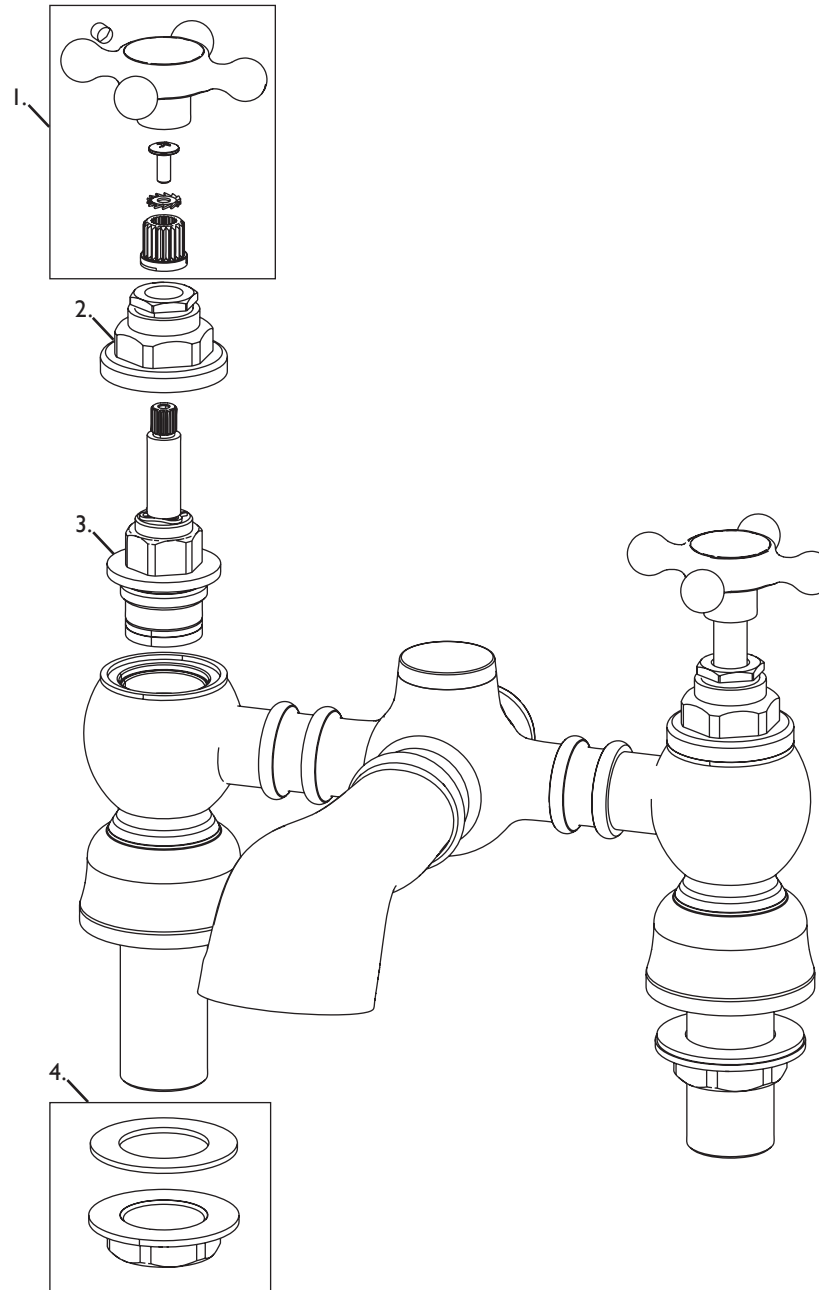

Product Code: TY2 BF C**Revision:** R1

1	Handle Assembly
2	Shroud
3	Valve
4	Fixing Kit