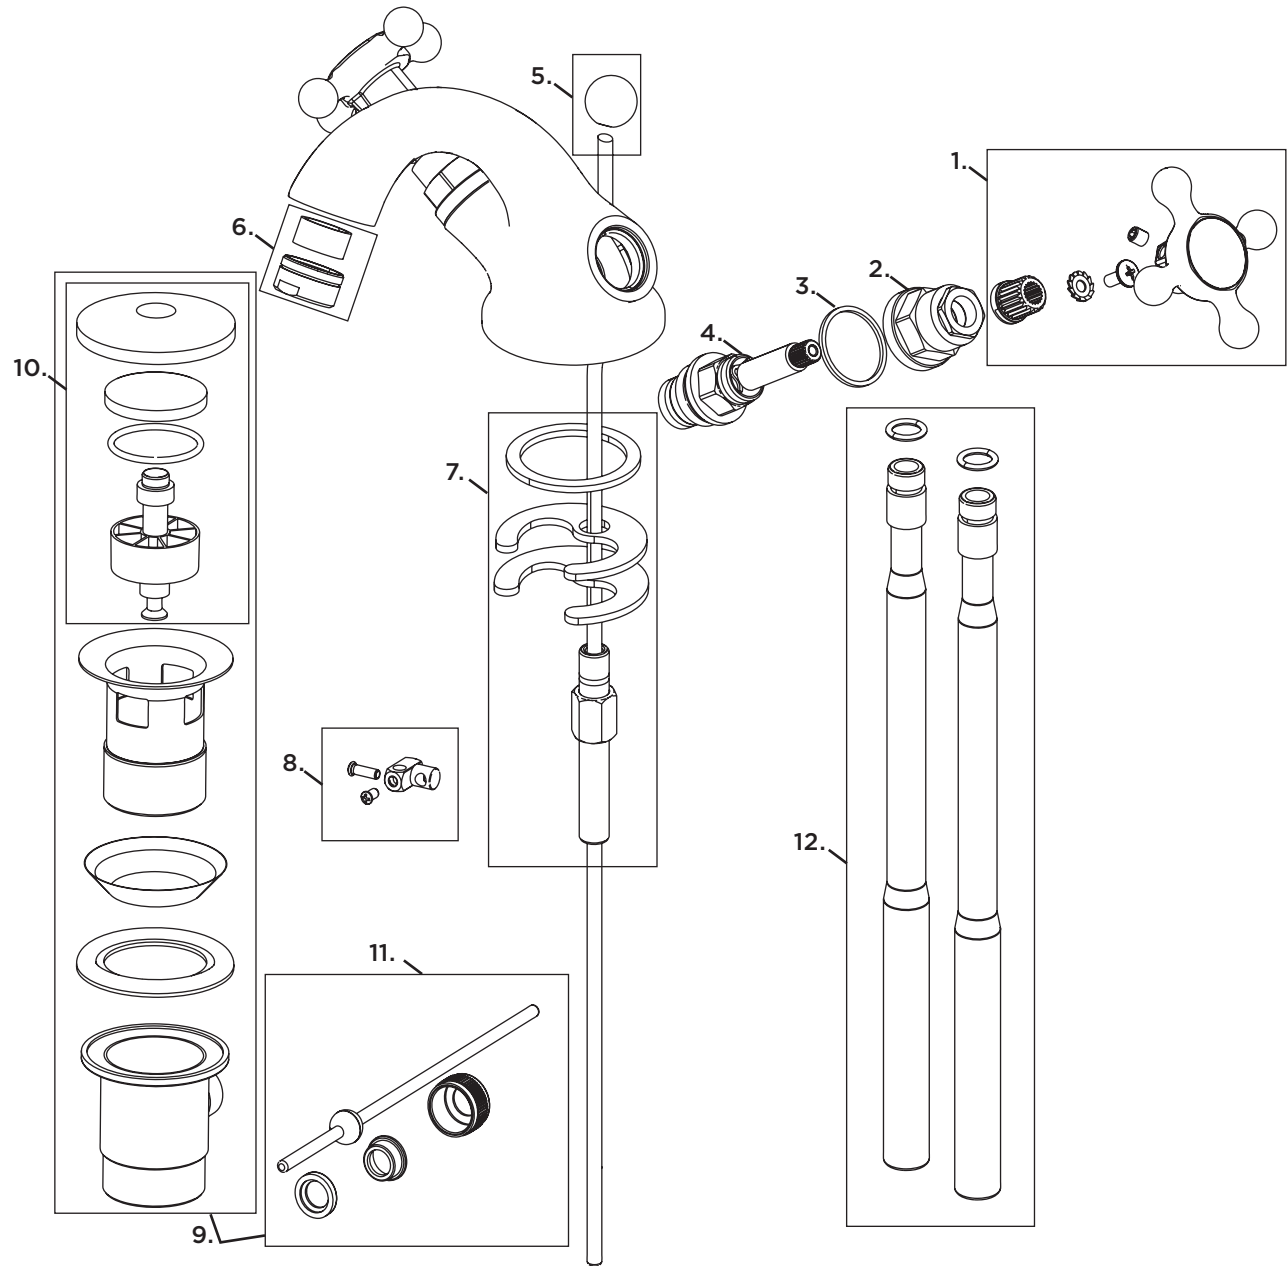

Product Code: TY2 BAS C

Revision: R1

1	Handle Assembly
2	Shroud
3	Decorative Fibre Washer
4	Valve
5	Pop Up Rod & Knob
6	Anti-Splash
7	Fixing Kit
8	Pop Up Rod Connector
9	Waste Assembly
10	Pop Up Waste Plug
11	Pop Up Assembly
12	Inlet Connections