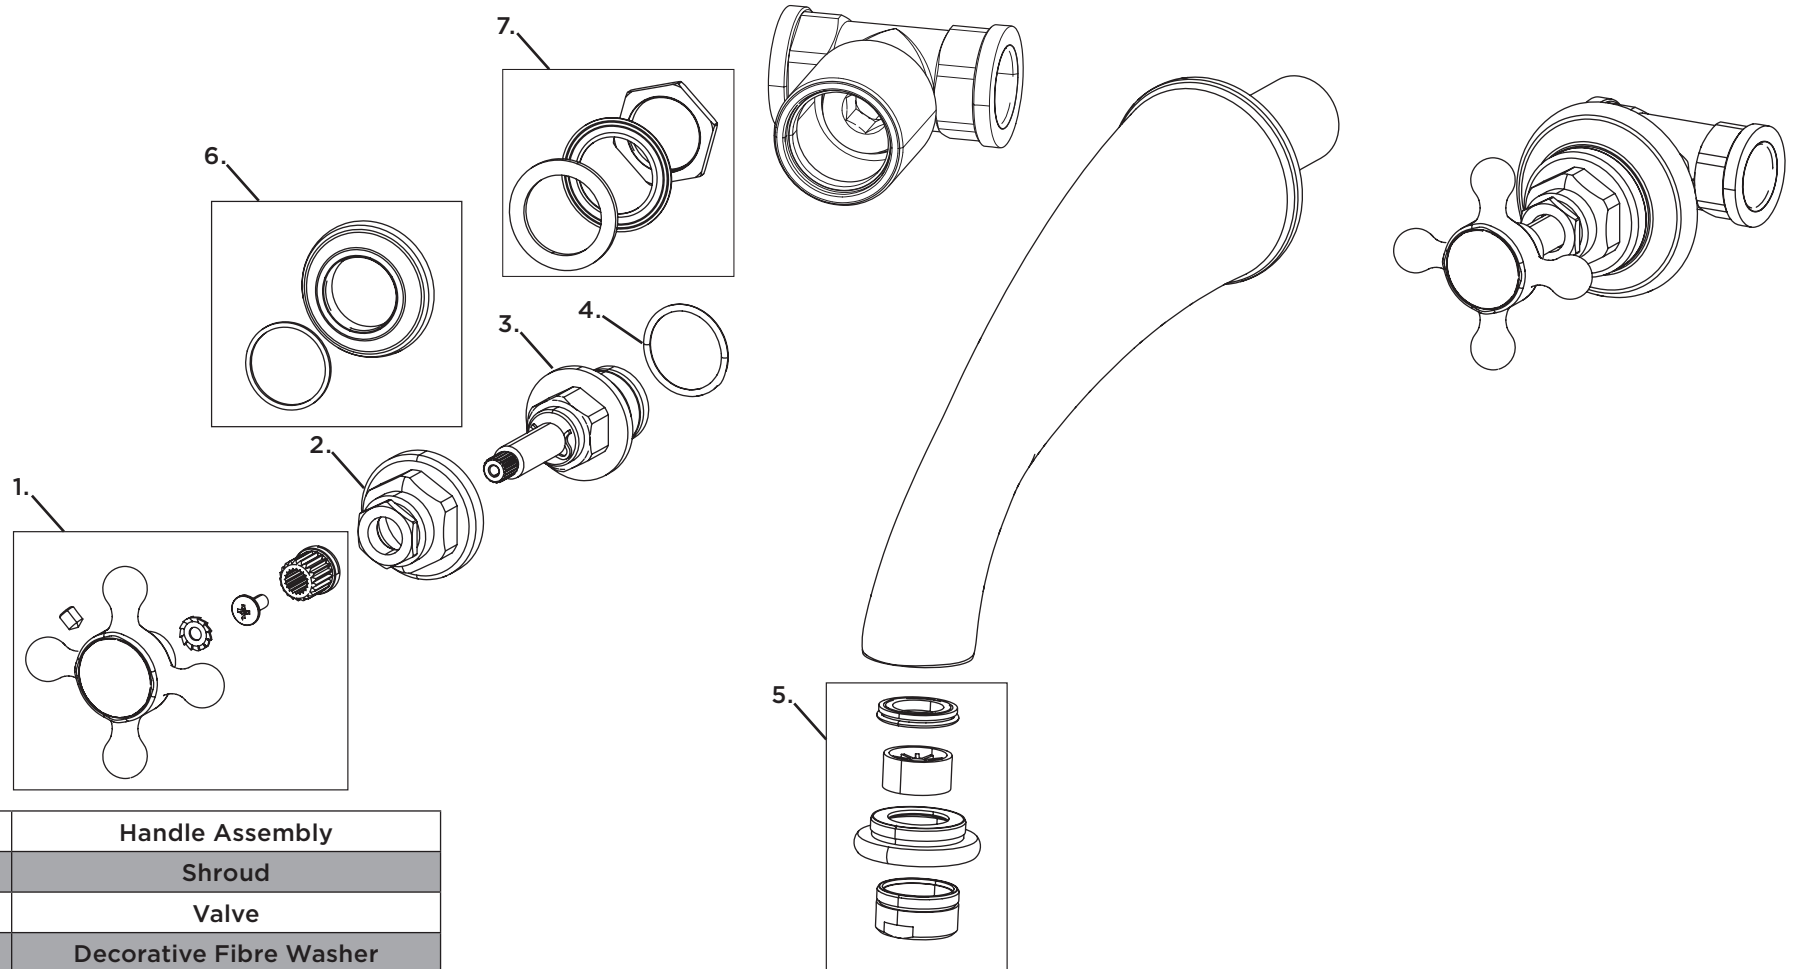

Product Code: TY2 3HBF C
Revision: R1

1	Handle Assembly
2	Shroud
3	Valve
4	Decorative Fibre Washer
5	Anti-Splash
6	Side Body Shroud
7	Side Body Fixing Kit