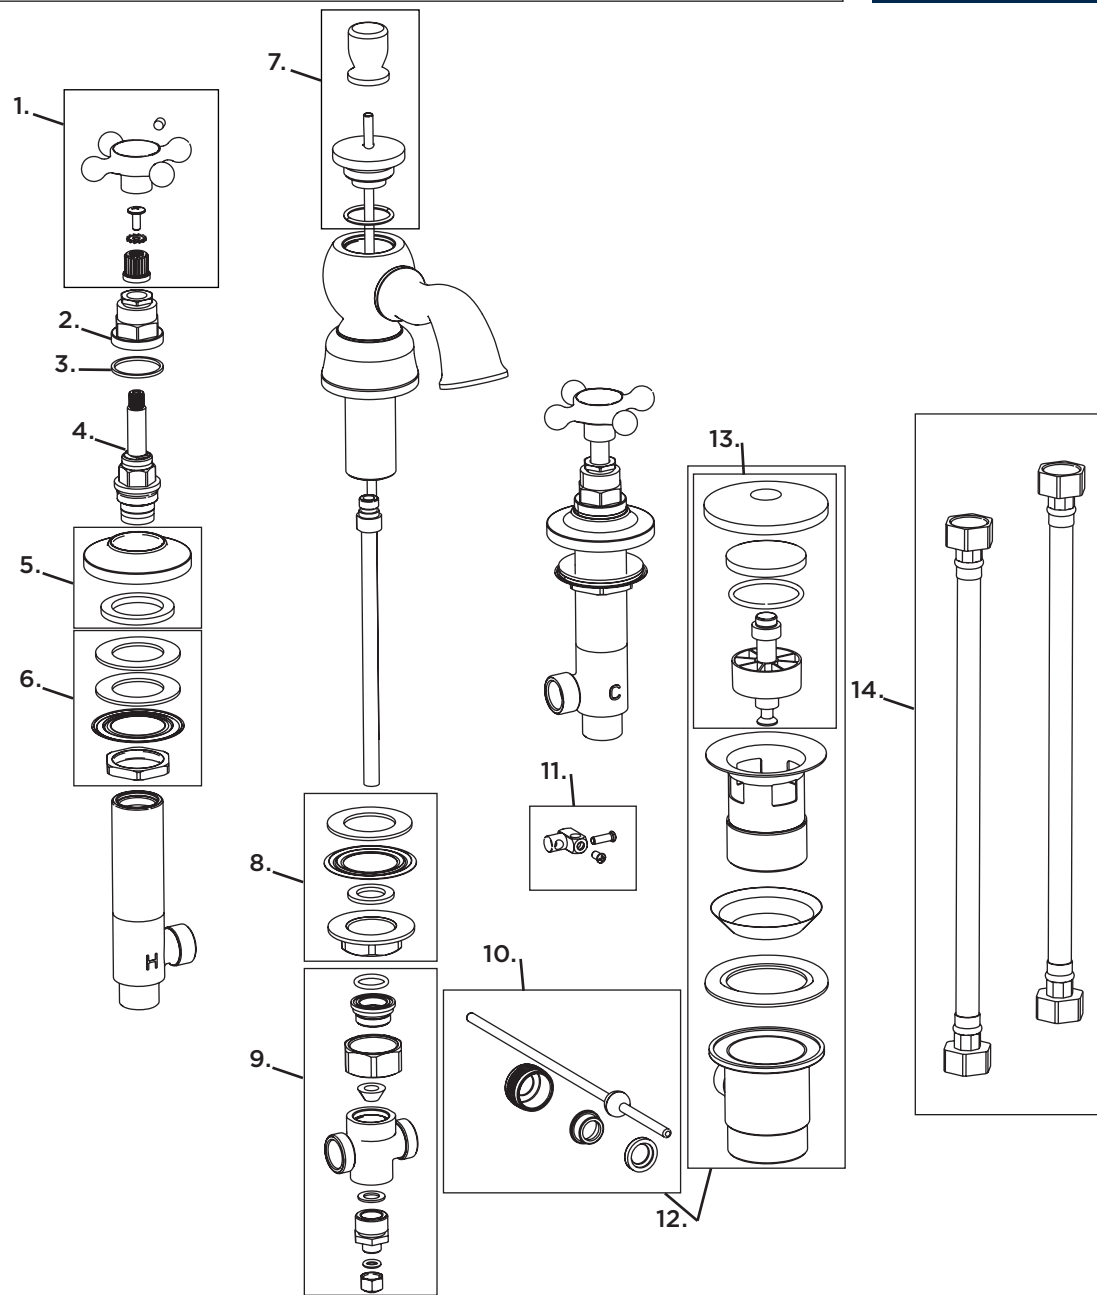

Product Code: TY2 3HBAS C
Revision: R1

1	Handle Assembly
2	Shroud
3	Decorative Fibre Washer
4	Valve
5	Body Shroud & Washer
6	Side Body Fixing Kit
7	Pop Up Rod & Knob
8	Spout Fixing Kit
9	Tee-Joint
10	Rod Assembly
11	Pop Up Connector
12	Pop Up Waste Kit
13	Pop Up Waste Plug
14	Flexi Tails