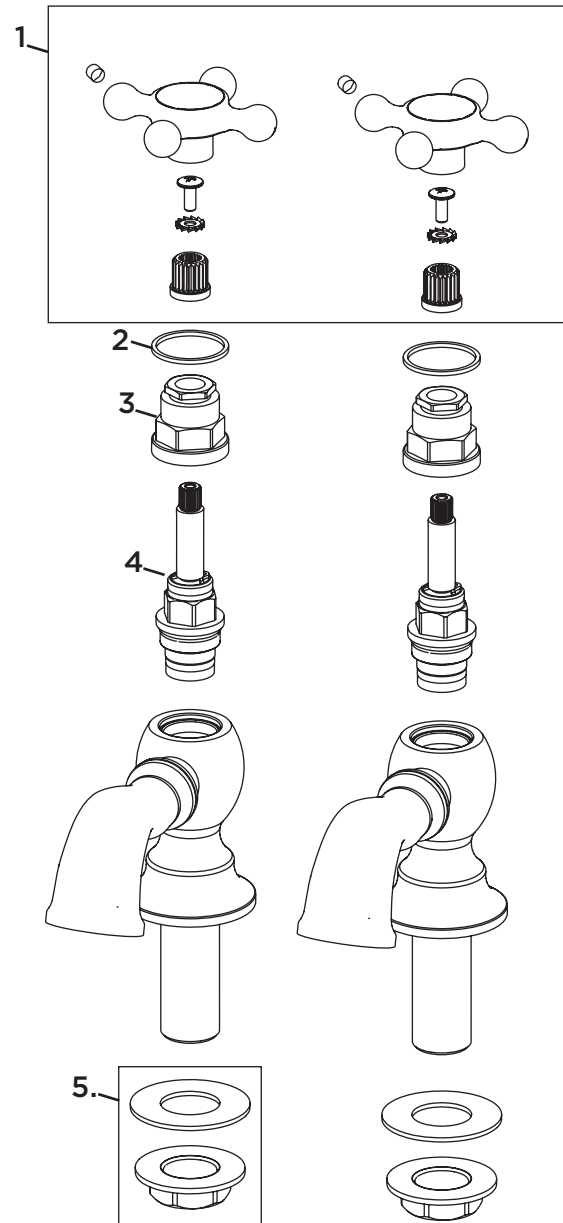

Product Code: TY 3/4 C**Revision:** R1

1	Handle Assembly
2	Fibre Washer
3	Shroud
4	Valve
5	Backnut & Washer