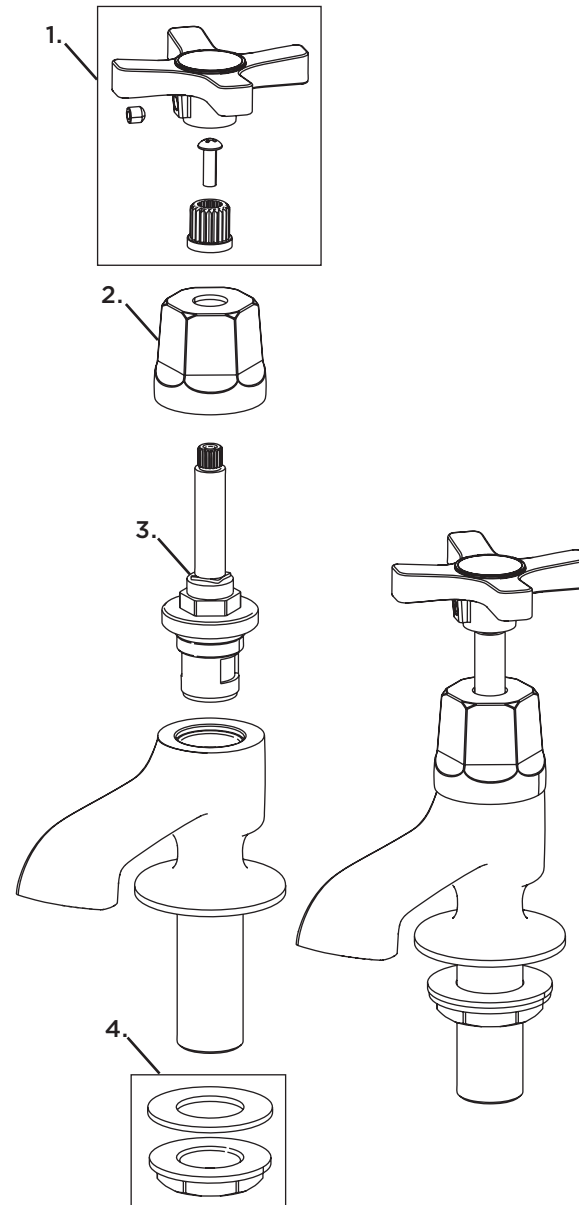

**Product Code:** D2 3/4 C CD**Revision:** R1

1	Handle Assembly
2	Shroud
3	Valve
4	Anti-Splash