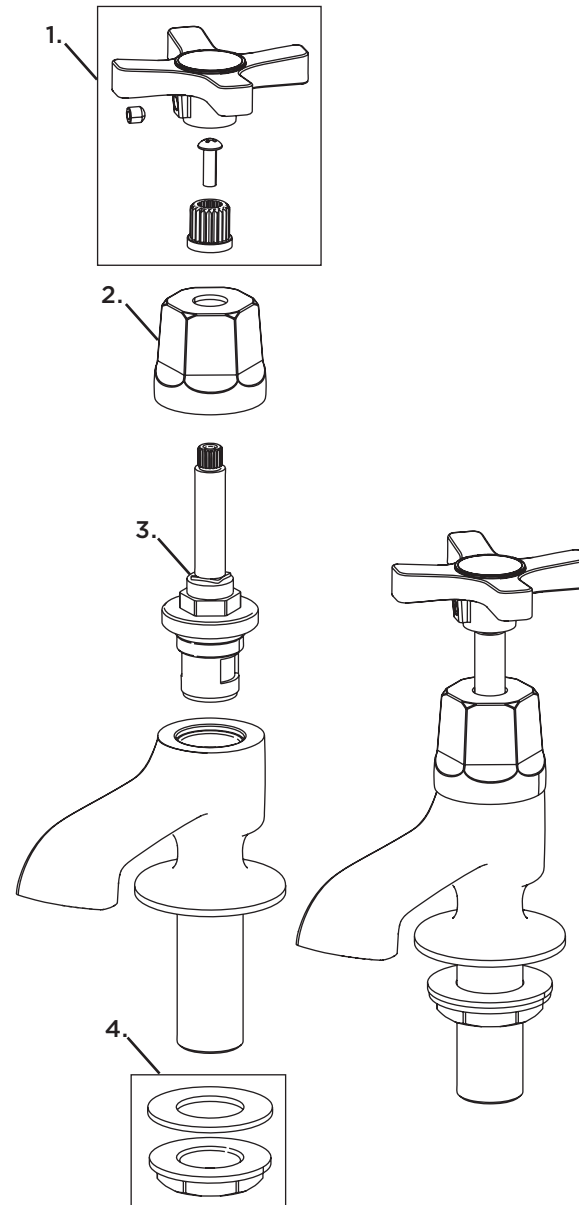

Product Code: D2 1/2 C CD**Revision:** R1

1	Handle Assembly
2	Shroud
3	Valve
4	Anti-Splash