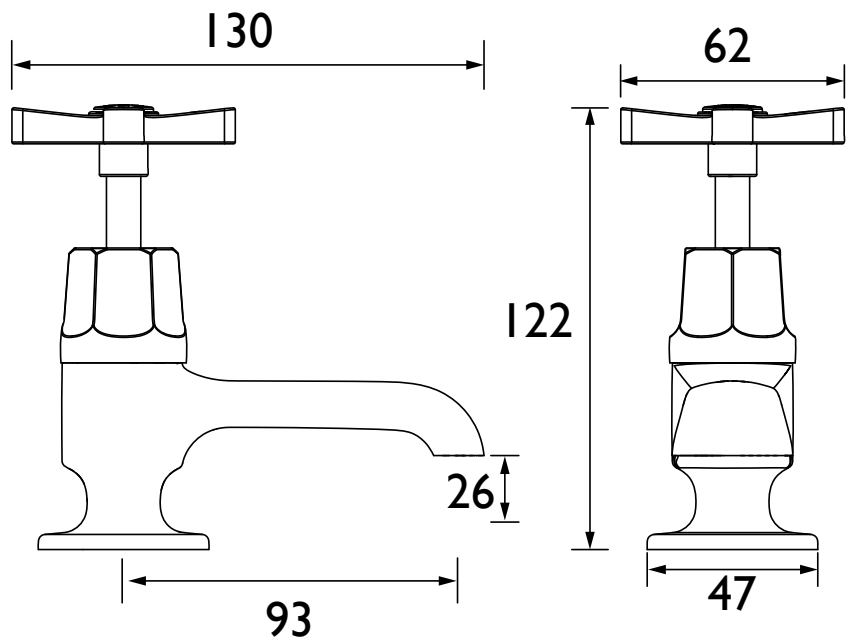

D2 1/2 C CD

ART DECO Tap Range Art Deco 2 Basin Taps Chrome With CD Valves

Features:

- Uniquely designed Timeless detailing for traditional bathrooms.
- Hand-finished handles using precision watchmaker techniques.
- Long life and easy to use 1/4 turn ceramic disc valves
- Metal fixing nut for added durability

Product Certifications:

WRAS Cert. Number: 2007907
WRAS Expiry Date: 31/07/2025

For more products, visit our website:
<http://www.bristan.com>

Specification

Product Type:	Bathroom Taps
Main Construction Material:	Brass
Mount Type:	Deck Mounted
Handle Type:	Crosshead Handles
Connection Inlet:	1/2" BSP
Connection Outlet:	Open
Number of Tap Holes:	2
Valve/Cartridge Type:	1/2" Ceramic Disc Valves
Plumbing System Requirements:	Suitable for all plumbing systems
Minimum Dynamic Pressure (bar):	0.2 bar
Maximum Dynamic Pressure (bar):	5.0 bar
Maximum Hot Water Temperature °C:	65°C
Maximum Static Pressure (bar):	10 bar
Flow Type:	Single Flow
Isolation Included:	No

Dimensions (measurements in mm)

Flow Rates (l/min)

System Pressure (bar)	0.2	0.5	1	2	3	5
D2 1/2 C CD (mixed)	15.2	24.1	34.1	48.3	59.2	76.4

TECHNICAL DATA SHEET

BRISTAN

D4