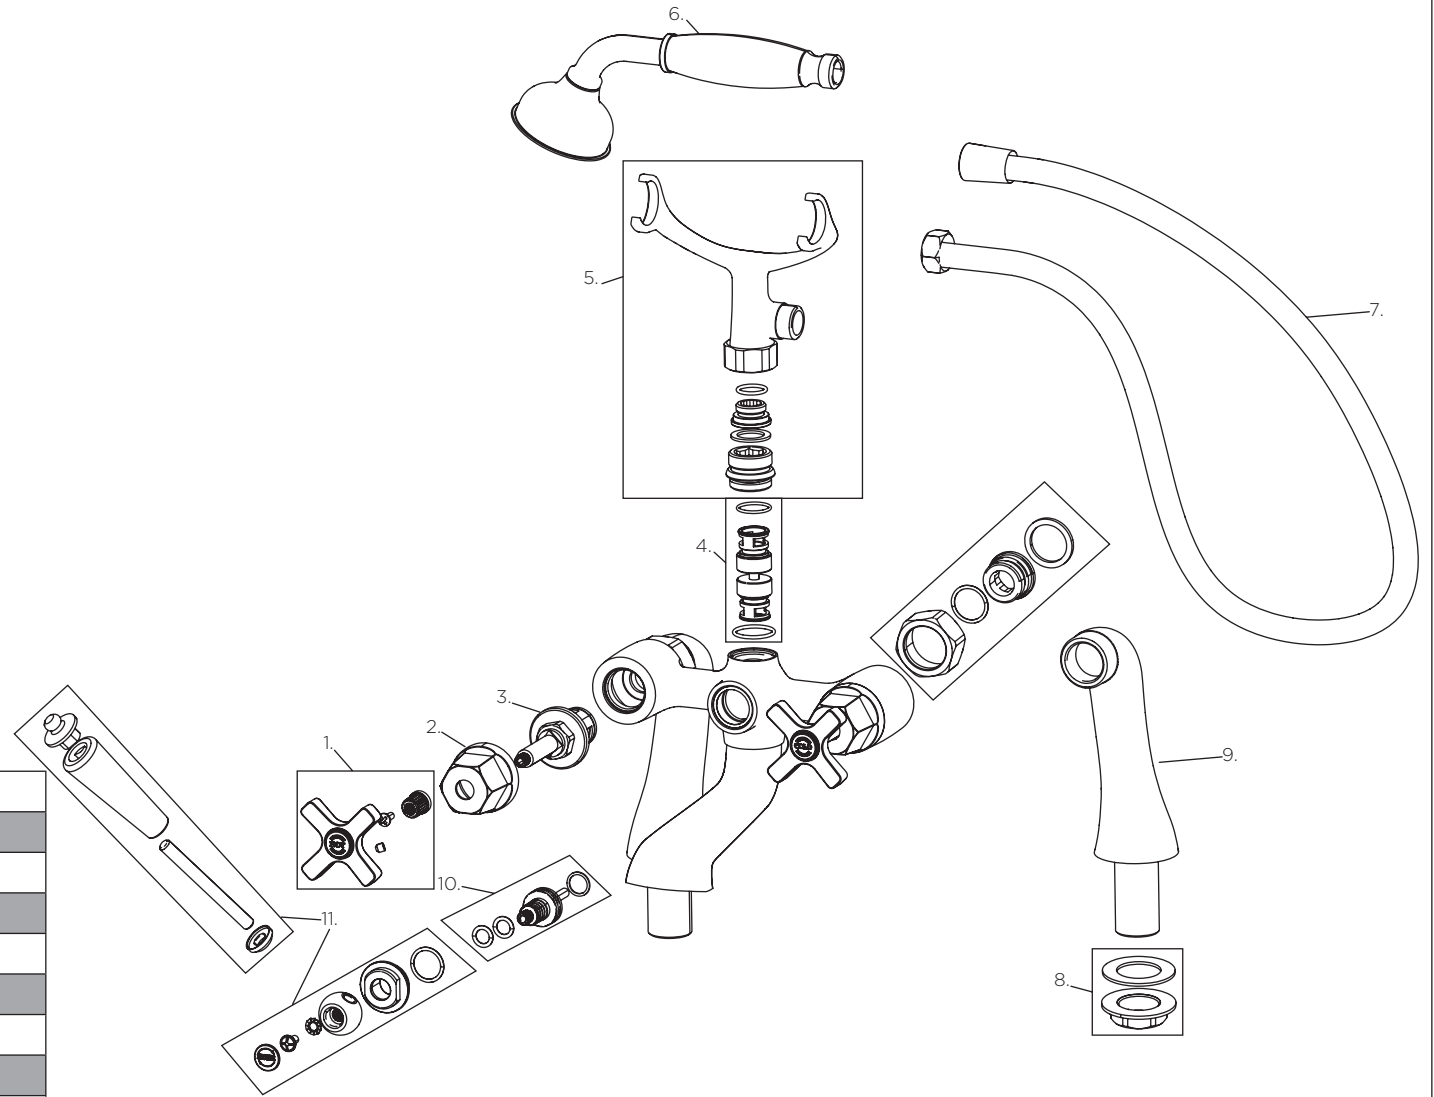

Product Code: D2 BSM C CD
Revision: D2

1	Handle Assembly
2	Shroud
3	Valve
4	Diverter Mechanism
5	Cradle
6	Handset
7	Hose
8	Backnut
9	Pillar Assembly
10	Body Shroud & Washer
11	Diverter Lever Assembly