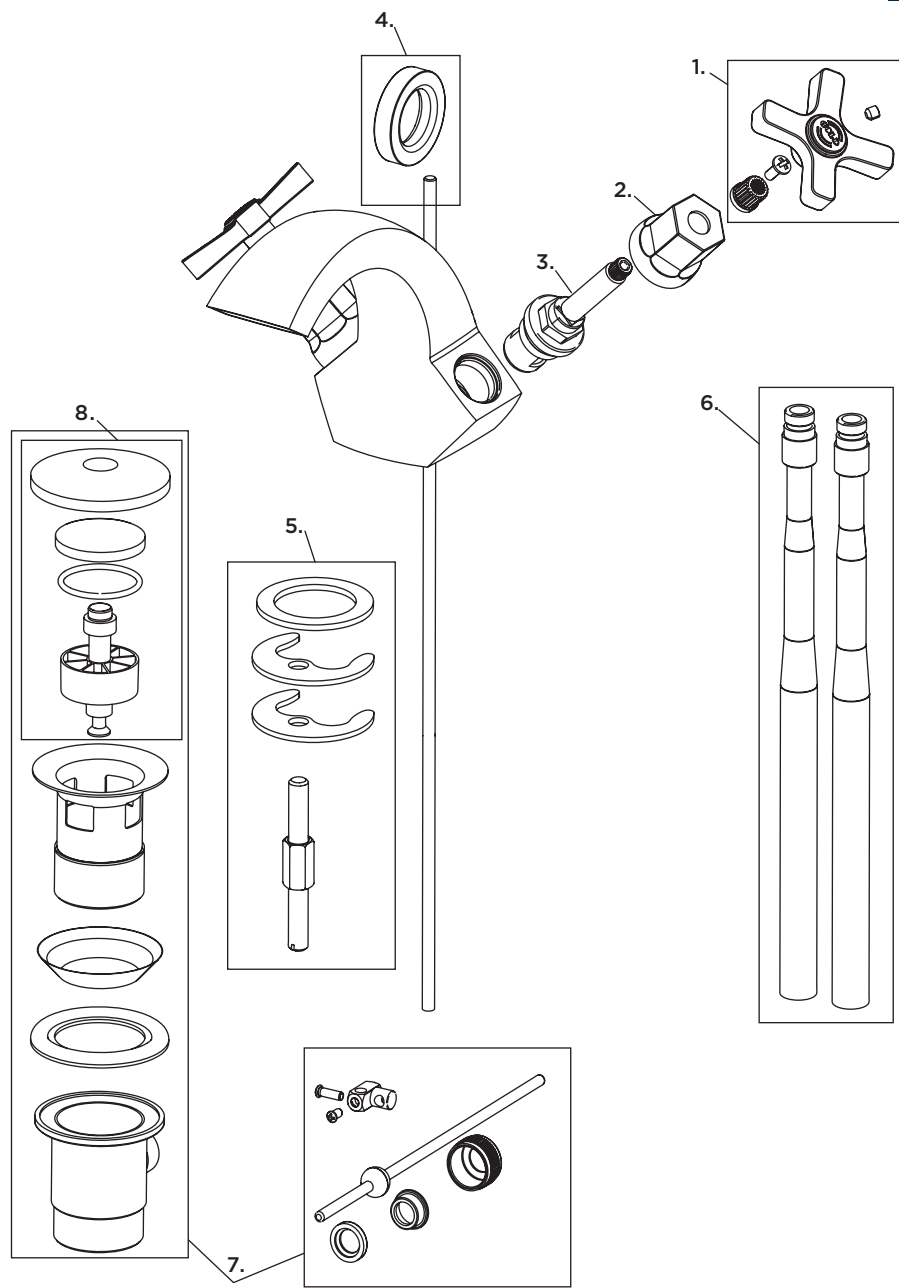

Product Code: D2 BAS C CD
Revision: R1

1	Handle Assembly
2	Shroud
3	Valve
4	Pop Up Rod & Knob
5	Side Body Fixing Kit
6	Tails
7	Pop Up Waste Kit
8	Pop Up Waste Plug