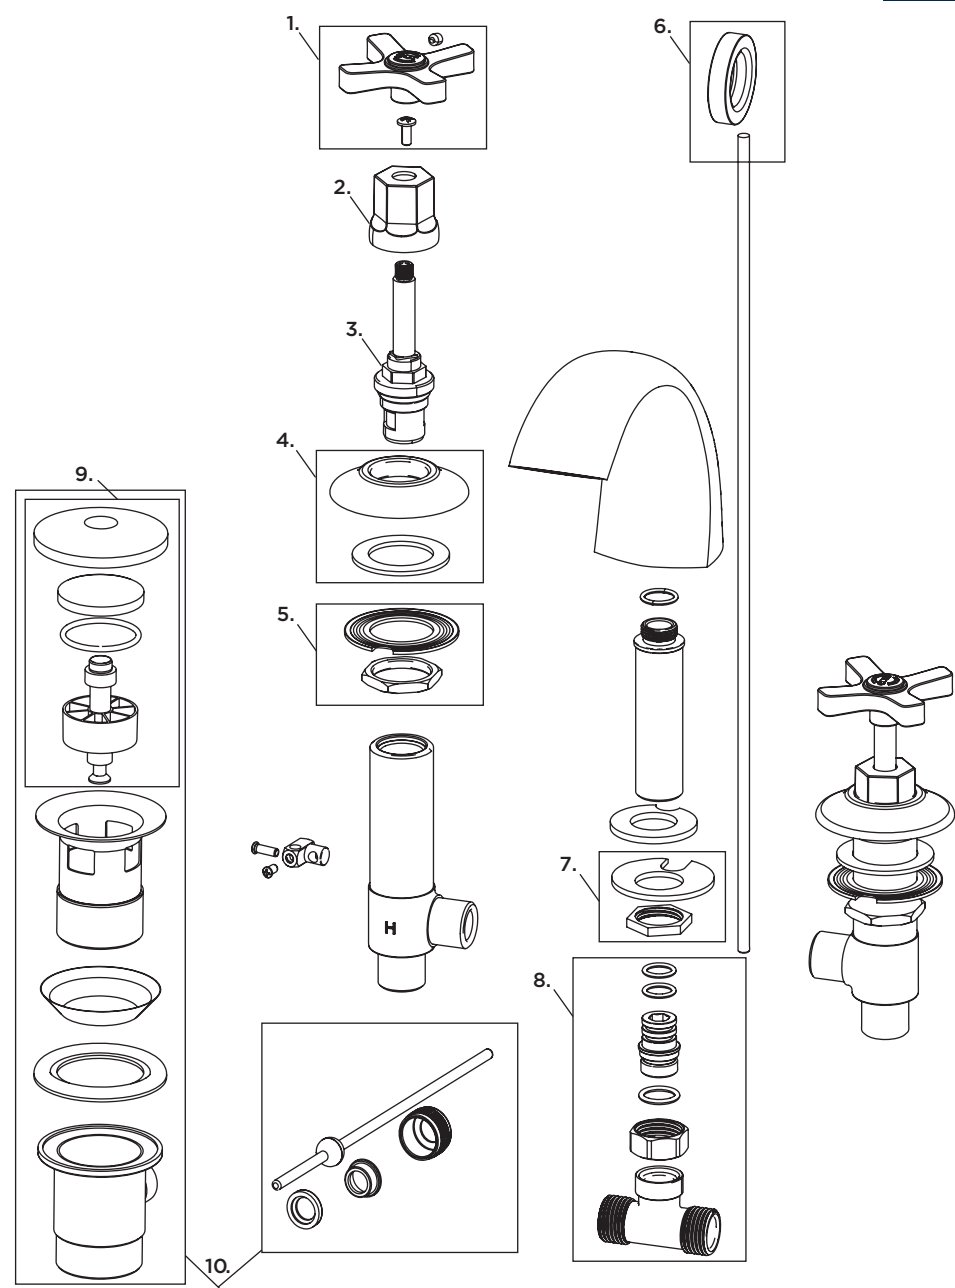

**Product Code:** D2 3HBAS C CD  
**Revision:** R1

1	Handle Assembly
2	Shroud
3	Valve
4	Body Shroud & Washer
5	Side Body Fixing Kit
6	Pop Up Rod & Knob
7	Spout Fixing Kit
8	Tee-Joint
9	Pop Up Waste Plug
10	Pop Up Waste Kit