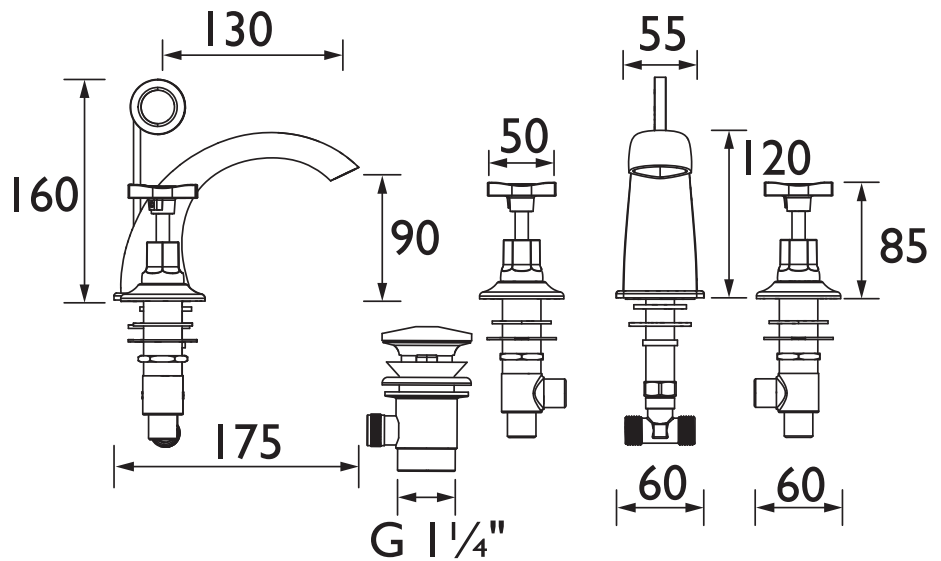

D2 3HBAS C CD

ART DECO Tap Range

Art Deco 2 3 Hole Basin Mixer
with CD Valves Chrome

Features:

- Uniquely designed Timeless detailing for traditional bathrooms.
- Hand-finished handles using precision watchmaker techniques.
- Long life and easy to use 1/4 turn ceramic disc valves
- Metal fixing nut for added durability

Product Certifications:

For more products, visit our website:
<http://www.bristan.com>

Specification

Product Type:	Bathroom Taps
Main Construction Material:	Brass
Mount Type:	Deck
Handle Type:	Cross Head
Connection Inlet:	15mm Compression Threaded Tails
Connection Outlet:	Open
Number of Tap Holes:	3
Valve/Cartridge Type:	1/2" Ceramic Disc Valve - 1/4 turn
Plumbing System Requirements:	Suitable for all plumbing systems
Minimum Dynamic Pressure (bar):	0.2 bar
Maximum Dynamic Pressure (bar):	5 bar
Maximum Hot Water Temperature °C:	65°C
Maximum Static Pressure (bar):	10 bar
Flow Type:	Single
Isolation Included:	No

Dimensions (measurements in mm)

Flow Rates (l/min)

System Pressure (bar)	0.2	0.5	1	2	3	5
D2 3HBAS C CD (mixed)	16.3	25.7	36.4	51.4	63	81.3

TECHNICAL
DATA
SHEET

BRISTAN

D4