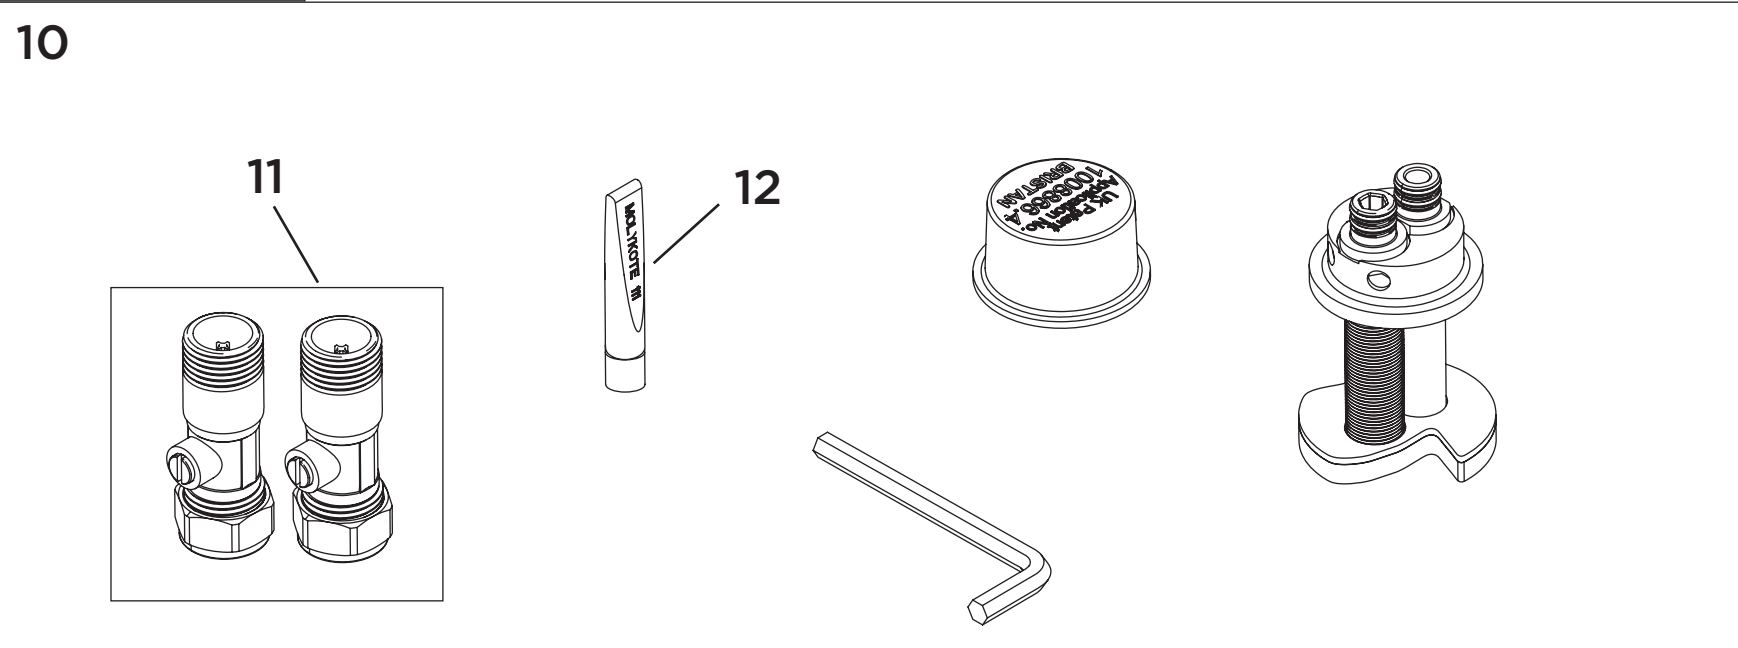

Product Code: CSH EFSNK C

Revision: D6

1	Reinforcing Plate
2	EasyFit Tool
3	1/2" Ceramic Disc Valves (Pair)
4	Handle Assembly (Pair)
5	Indice (Pair)
6	Plinth & O-Ring
7	M5 x 6mm Grub Screw
8	Anti-Splash with Key
9	Spout Seals Kit
10	EasyFit Pack
11	Isolation Valves (Pair)
12	Molykote Grease
13	1/2" BSP Flexible Tails (Pair)