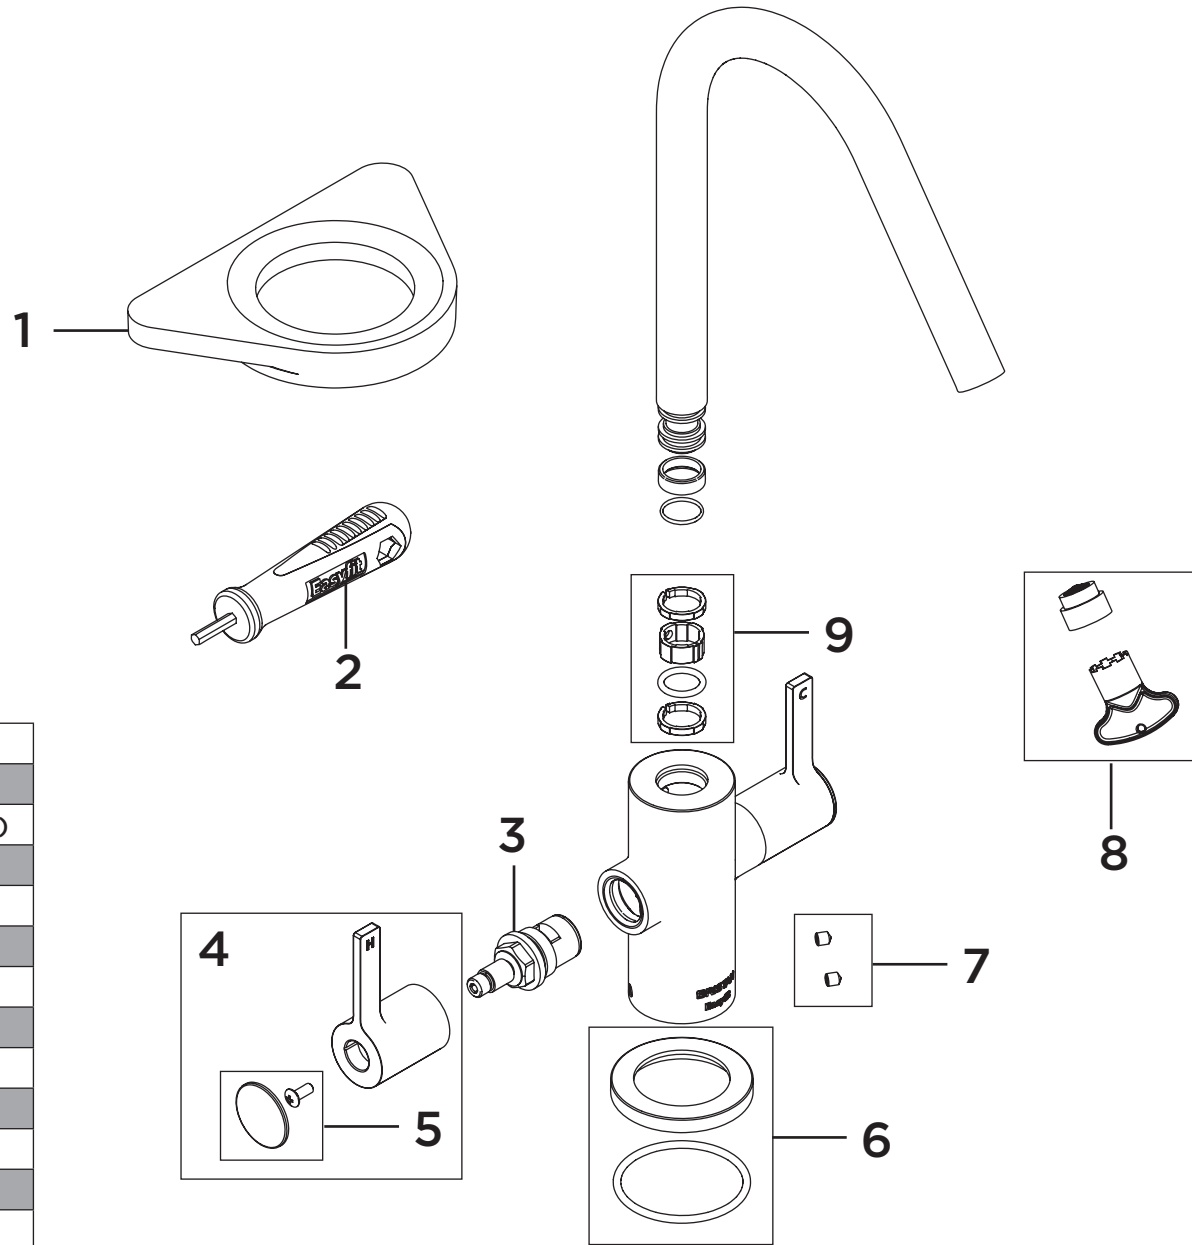

Product Code: CSH EFSNK C

Revision: D6

1	Reinforcing Plate
2	EasyFit Tool
3	1/2" Ceramic Disc Valves (Pair)
4	Handle Assembly (Pair)
5	Indice (Pair)
6	Plinth & O-Ring
7	M5 x 6mm Grub Screw
8	Anti-Splash with Key
9	Spout Seals Kit
10	EasyFit Pack
11	Isolation Valves (Pair)
12	Molykote Grease
13	1/2" BSP Flexible Tails (Pair)