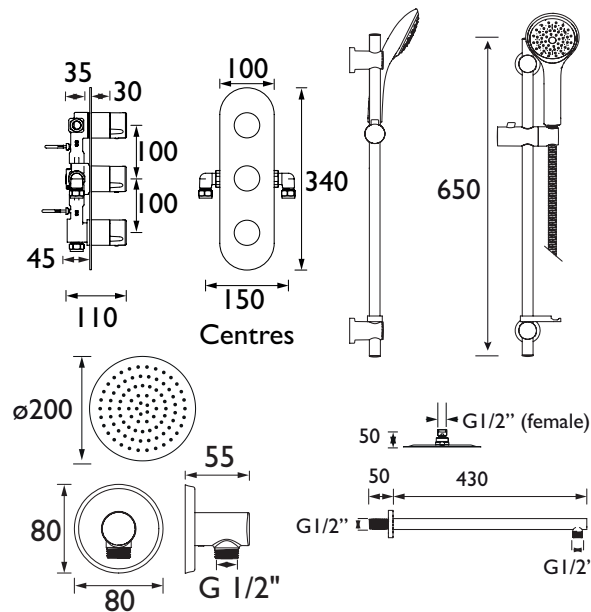

EXODUS SHWR PK

EXODUS Shower Range Complete Exodus Recessed Dual Control Shower Pack

Features:

- This stylish pack includes our Exodus shower valve with integral twin stopcocks to feed both outlets at the same time; a 200mm slimline round fixed head and shower kit with large single function handset
- Wall outlet designed with Bristan's Wall Mounted Technology for easier installation

Product Certifications:

For more products, visit our website:
<http://www.bristan.com>

Specification

Finish/Colour:	Chrome Plated
Main Construction Material:	Brass; ABS
No of Controls:	2
Shower Type:	Recessed Dual Control
Shower Head Type:	Both
Shower Kit:	Fixed Head and Adjustable Riser Kit
Valve/Cartridge Type:	3/4" Ceramic Disc Valve 1/4 turn
Maximum Hot Water Supply Temperature °C:	65
Plumbing System Suitability:	Suitable for all plumbing systems
Minimum Dynamic Pressure (bar):	0.2
Maximum Dynamic Pressure (bar):	5.0
Maximum Static Pressure (bar):	10
Connection Inlet:	15mm Compression
Connection Outlet:	G 1/2"
Isolation Valve Included:	No
Check Valve Included:	Yes

Dimensions (measurements in mm)

Flow Rates (l/min)

System Pressure (bar)	0.2	0.5	1	2	3	5
Outlet 1	9.2	14.6	20.1	29.2	35.8	46.2
Outlet 2	9.3	14.7	20.8	29.4	36	46.5

TECHNICAL DATA SHEET

BRISTAN