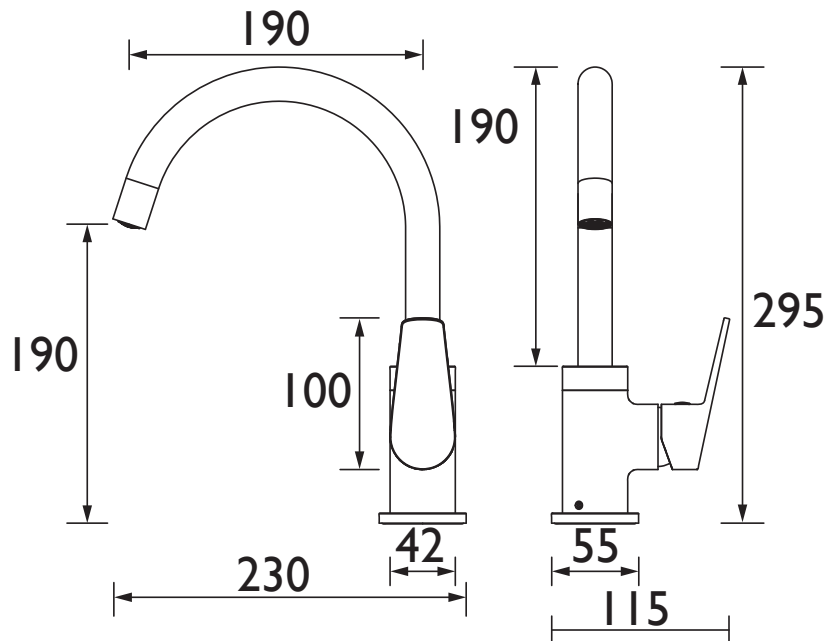

RSP EFSNK C TO

RASPBERRY Tap Range Raspberry Easyfit Monobloc Sink Mixer Chrome Tap Only

Features:

- Long life ceramic cartridge for added durability and ease of use
- Product supplied without Easyfit base
- Minimum working pressure of 0.3 bar

Product Certifications:

WRAS Cert. Number: 1911910
WRAS Expiry Date: 30/11/2024

For more products, visit our website:
<http://www.bristan.com>

Specification

Product Type:	Kitchen Taps
Main Construction Material:	Brass
Mount Type:	Deck Mounted
Handle Type:	Lever Handle
Connection Inlet:	1/2" BSP Flexible Tails
Connection Outlet:	Anti Splash
Number of Tap Holes:	1
Valve/Cartridge Type:	35mm Cartridge
Plumbing System Requirements:	Suitable for all plumbing systems
Minimum Dynamic Pressure (bar):	0.3 bar
Maximum Dynamic Pressure (bar):	5.0 bar
Maximum Hot Water Temperature °C:	65°C
Maximum Static Pressure (bar):	10 bar
Flow Type:	Single Flow
Isolation Included:	Yes

Dimensions (measurements in mm)

Flow Rates (l/min)

System Pressure (bar)	0.3	0.5	1	2	3	5
RSP EFSNK C TO (mixed)	6.7	8.8	13.2	19	23.6	30.3

TECHNICAL
DATA
SHEET

BRISTAN

D4