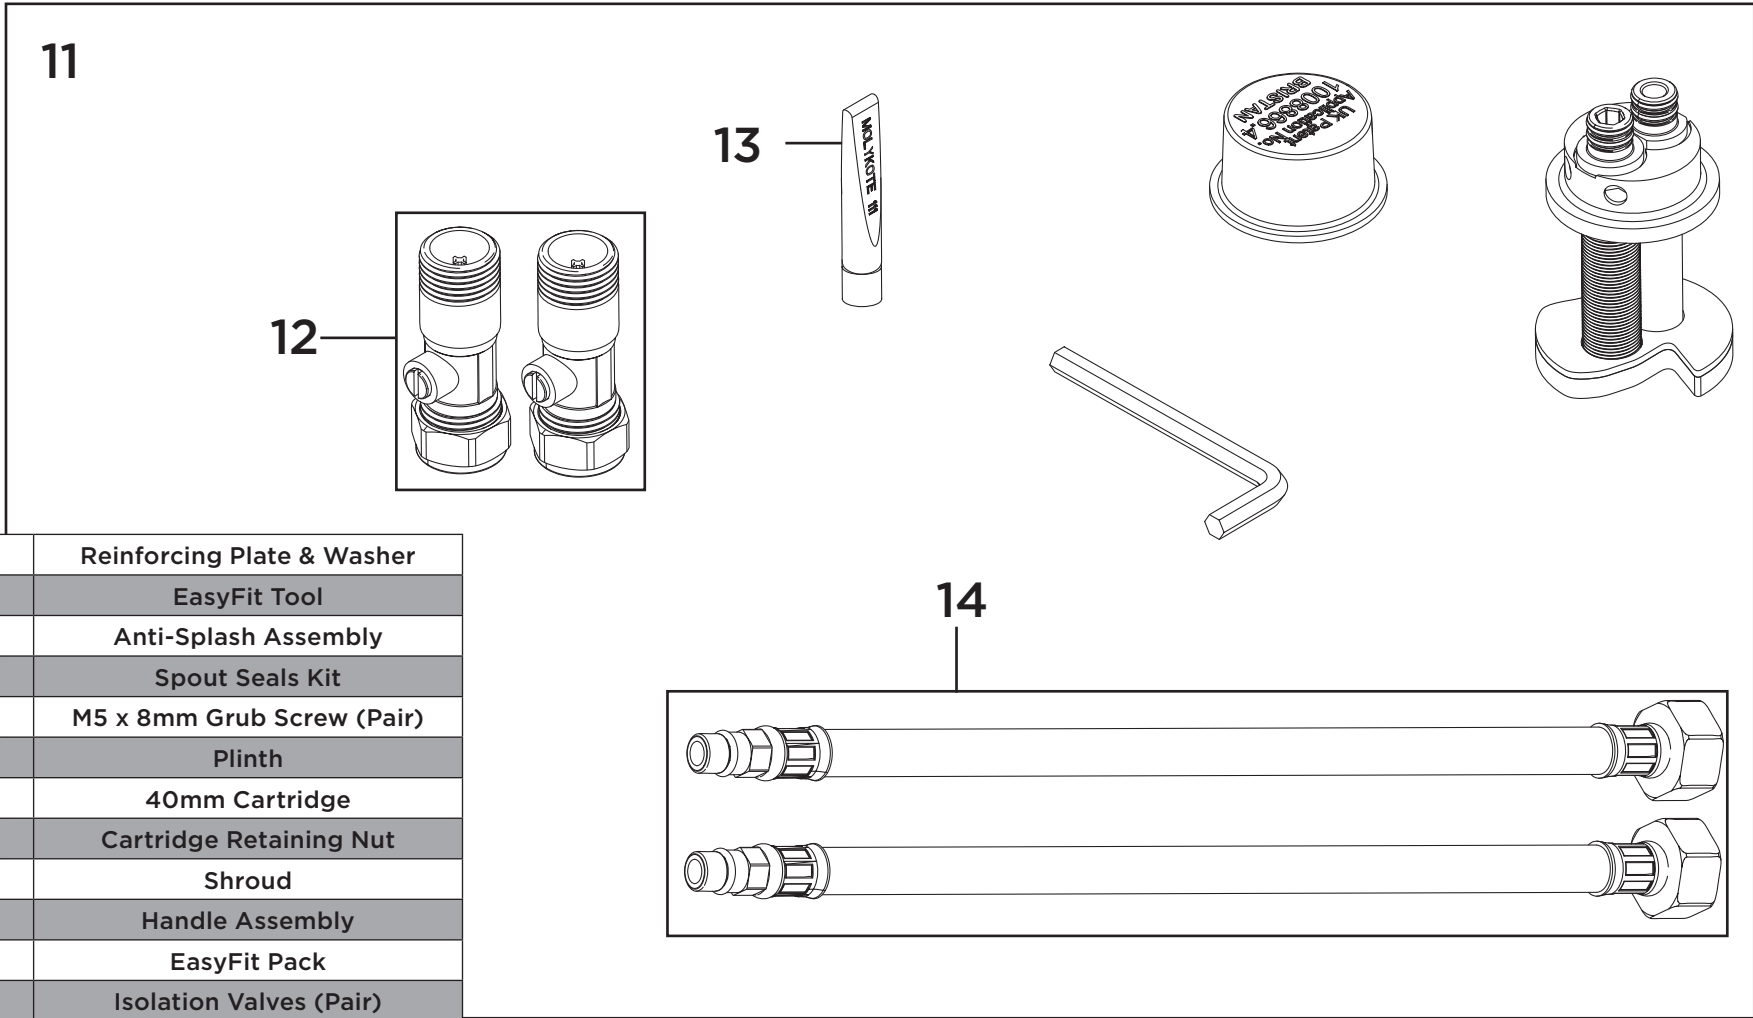

Product Code: RS SNKSL EF C

Revision: D2

1	Reinforcing Plate & Washer
2	EasyFit Tool
3	Anti-Splash Assembly
4	Spout Seals Kit
5	M5 x 8mm Grub Screw (Pair)
6	Plinth
7	40mm Cartridge
8	Cartridge Retaining Nut
9	Shroud
10	Handle Assembly
11	EasyFit Pack
12	Isolation Valves (Pair)
13	Molykote Grease
14	1/2" BSP Flexible Tails (Pair)