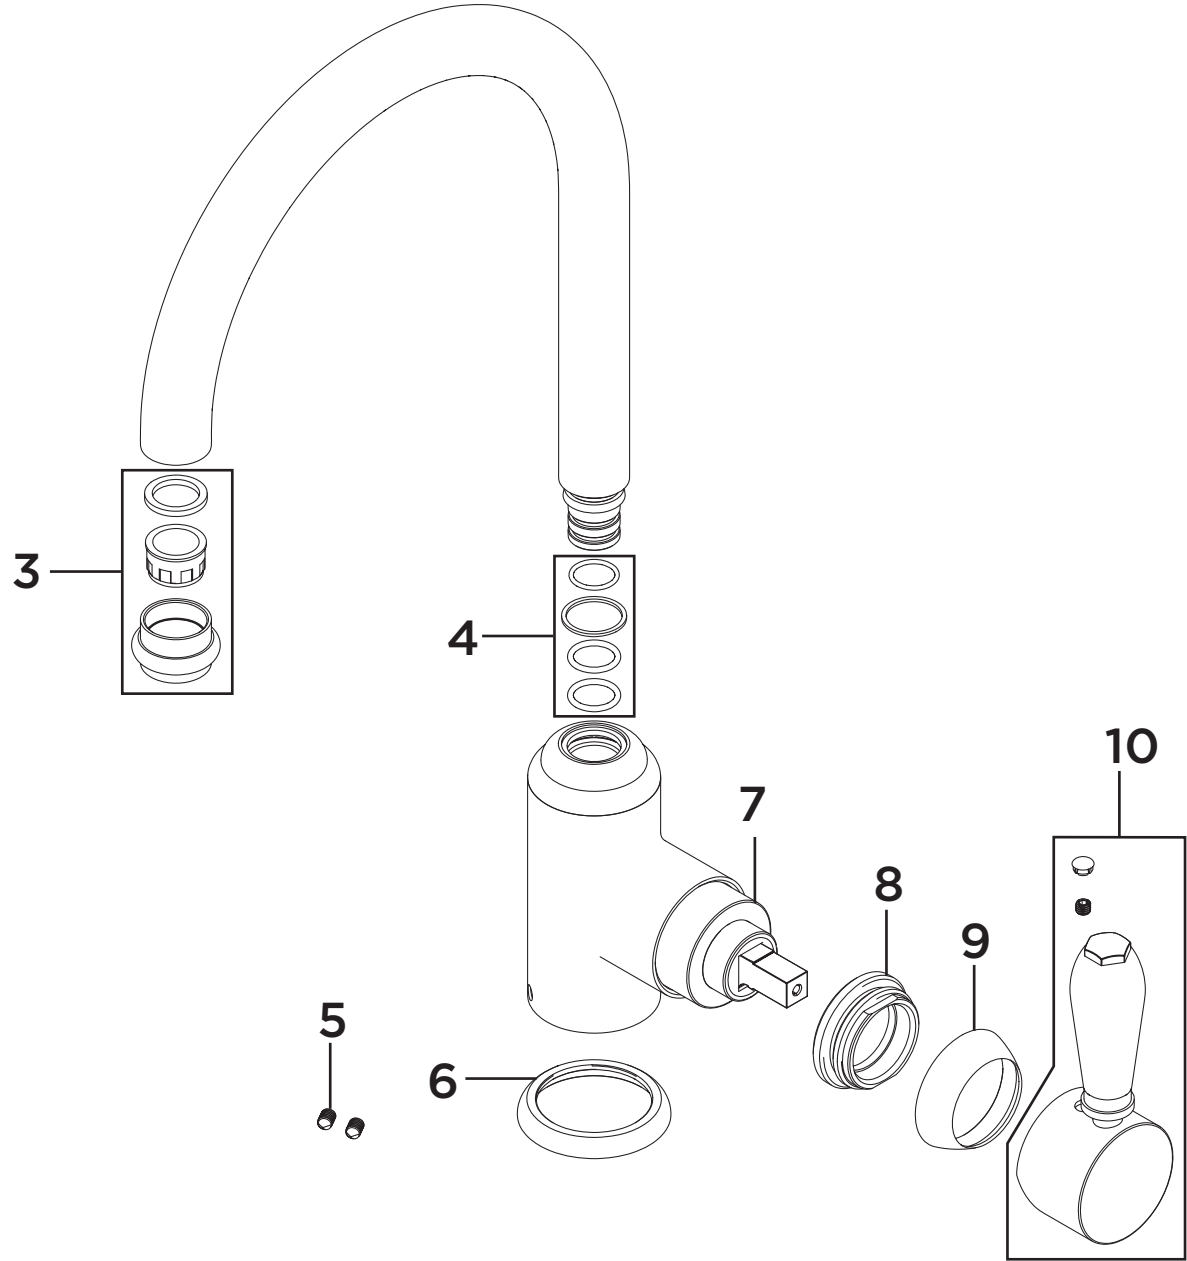

Product Code: RS SNKSL EF C

Revision: D2

1	Reinforcing Plate & Washer
2	EasyFit Tool
3	Anti-Splash Assembly
4	Spout Seals Kit
5	M5 x 8mm Grub Screw (Pair)
6	Plinth
7	40mm Cartridge
8	Cartridge Retaining Nut
9	Shroud
10	Handle Assembly
11	EasyFit Pack
12	Isolation Valves (Pair)
13	Molykote Grease
14	1/2" BSP Flexible Tails (Pair)