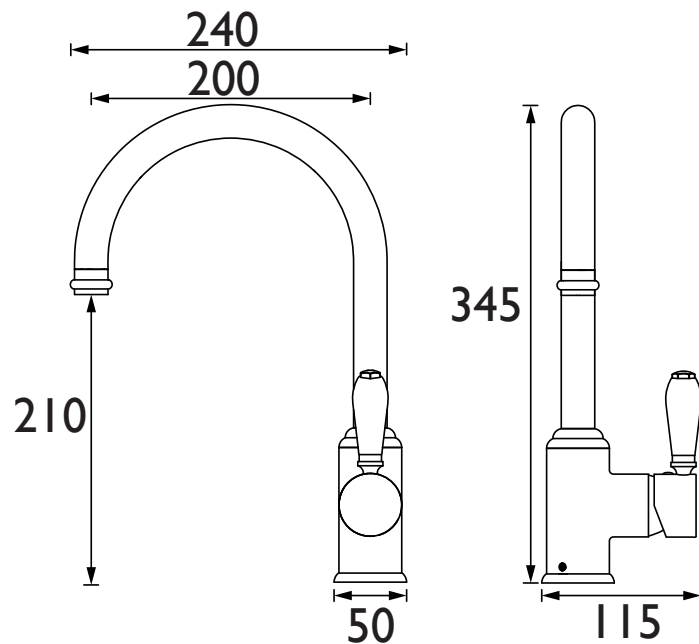

### Specification

<b>Product Type:</b>	Kitchen Taps
<b>Main Construction Material:</b>	Brass
<b>Mount Type:</b>	Deck Mounted
<b>Handle Type:</b>	Lever Handle
<b>Connection Inlet:</b>	1/2" BSP Flexible Tails
<b>Connection Outlet:</b>	Flow Straightener
<b>Number of Tap Holes:</b>	1
<b>Valve/Cartridge Type:</b>	40mm Cartridge
<b>Plumbing System Requirements:</b>	Suitable for all plumbing systems
<b>Minimum Dynamic Pressure (bar):</b>	0.3 bar
<b>Maximum Dynamic Pressure (bar):</b>	5.0 bar
<b>Maximum Hot Water Temperature °C:</b>	65°C
<b>Maximum Static Pressure (bar):</b>	10 bar
<b>Flow Type:</b>	Single Flow
<b>Isolation Included:</b>	Yes

### Dimensions (measurements in mm)