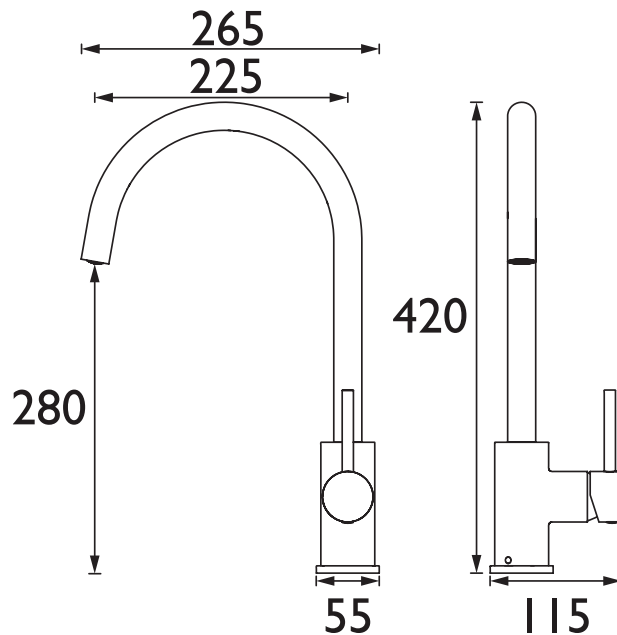

PST EFSNK BN TO

PISTACHIO Tap Range Pistachio Easyfit Monobloc Sink Mixer Brushed Nickel Tap Only

Features:

- Long life ceramic cartridge for added durability and ease of use
- Product supplied without Easyfit base
- Minimum working pressure of 0.3 bar

Product Certifications:

WRAS Certificate No: 1912906
WRAS Expiry Date: 31/12/2024

For more products, visit our website:
<http://www.bristan.com>

Specification

Product Type:	Kitchen Taps
Main Construction Material:	Brass
Mount Type:	Deck Mounted
Handle Type:	Lever Handles
Connection Inlet:	1/2" BSP Flexible Tails
Connection Outlet:	Anti-Splash
Number of Tap Holes:	1
Valve/Cartridge Type:	35mm Cartridge
Plumbing System Requirements:	Suitable for all plumbing systems
Minimum Dynamic Pressure (bar):	0.3 bar
Maximum Dynamic Pressure (bar):	5.0 bar
Maximum Hot Water Temperature °C:	65°C
Maximum Static Pressure (bar):	10 bar
Flow Type:	Single
Isolation Included:	Yes

Dimensions (measurements in mm)

Flow Rates (l/min)

System Pressure (bar)	0.3	0.5	1	2	3	5
PST EFSNK BN TO (mixed)	7.6	9.8	13.8	19.5	23.9	30.9

TECHNICAL DATA SHEET

BRISTAN

D3