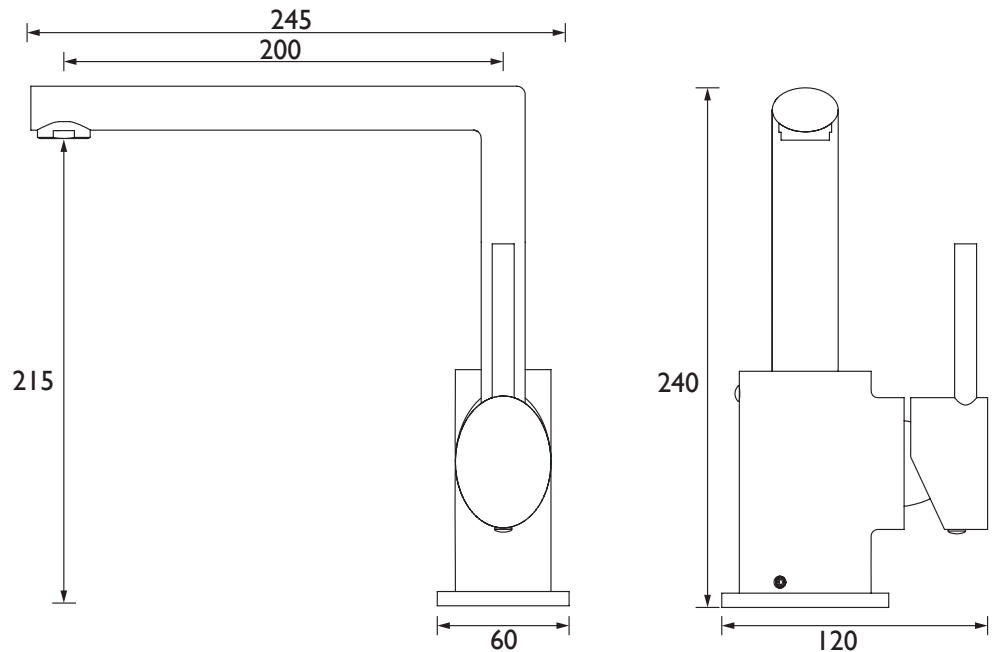

OL SNK EF BN TO

OVAL Tap Range Oval Easyfit Sink Mixer Brushed Nickel Tap Only

Specification

| | |
|--|--------------------------|
| Product Type: | Kitchen Taps |
| Main Construction Material: | Brass |
| Mount Type: | Deck Mounted |
| Handle Type: | Lever |
| Connection Inlet: | 1/2" BSP Flexible Tails |
| Connection Outlet: | |
| Number of Tap Holes: | 1 |
| Valve/Cartridge Type: | 35mm Cartridge |
| Plumbing System Requirements: | All, Preferably Balanced |
| Working Pressure Range: | Min 0.3 Bar, Max 5.0 Bar |
| Maximum Hot Water Temperature: °C | 65 |
| Maximum Static Pressure: (bar) | 10 |
| Flow Type: | Single Flow |
| Isolation Included: | Yes |

Features:

- Long life ceramic cartridge for added durability and ease of use
- Metal fixing nut for added durability
- Product supplied without Easyfit base
- Minimum working pressure of 0.3 bar

Product Certifications:

Dimensions (measurements in mm)

For more products, visit our website:
<http://www.bristan.com>

Flow Rates (l/min)

| System Pressure (bar) | 0.2 | 0.5 | 1 | 2 | 3 | 5 |
|-----------------------|-----|-----|------|------|------|------|
| OL SNK EF BN TO | 6.3 | 8.1 | 11.4 | 16.2 | 19.8 | 25.6 |

TECHNICAL
DATA
SHEET

BRISTAN
TAPS & SHOWERS

D1