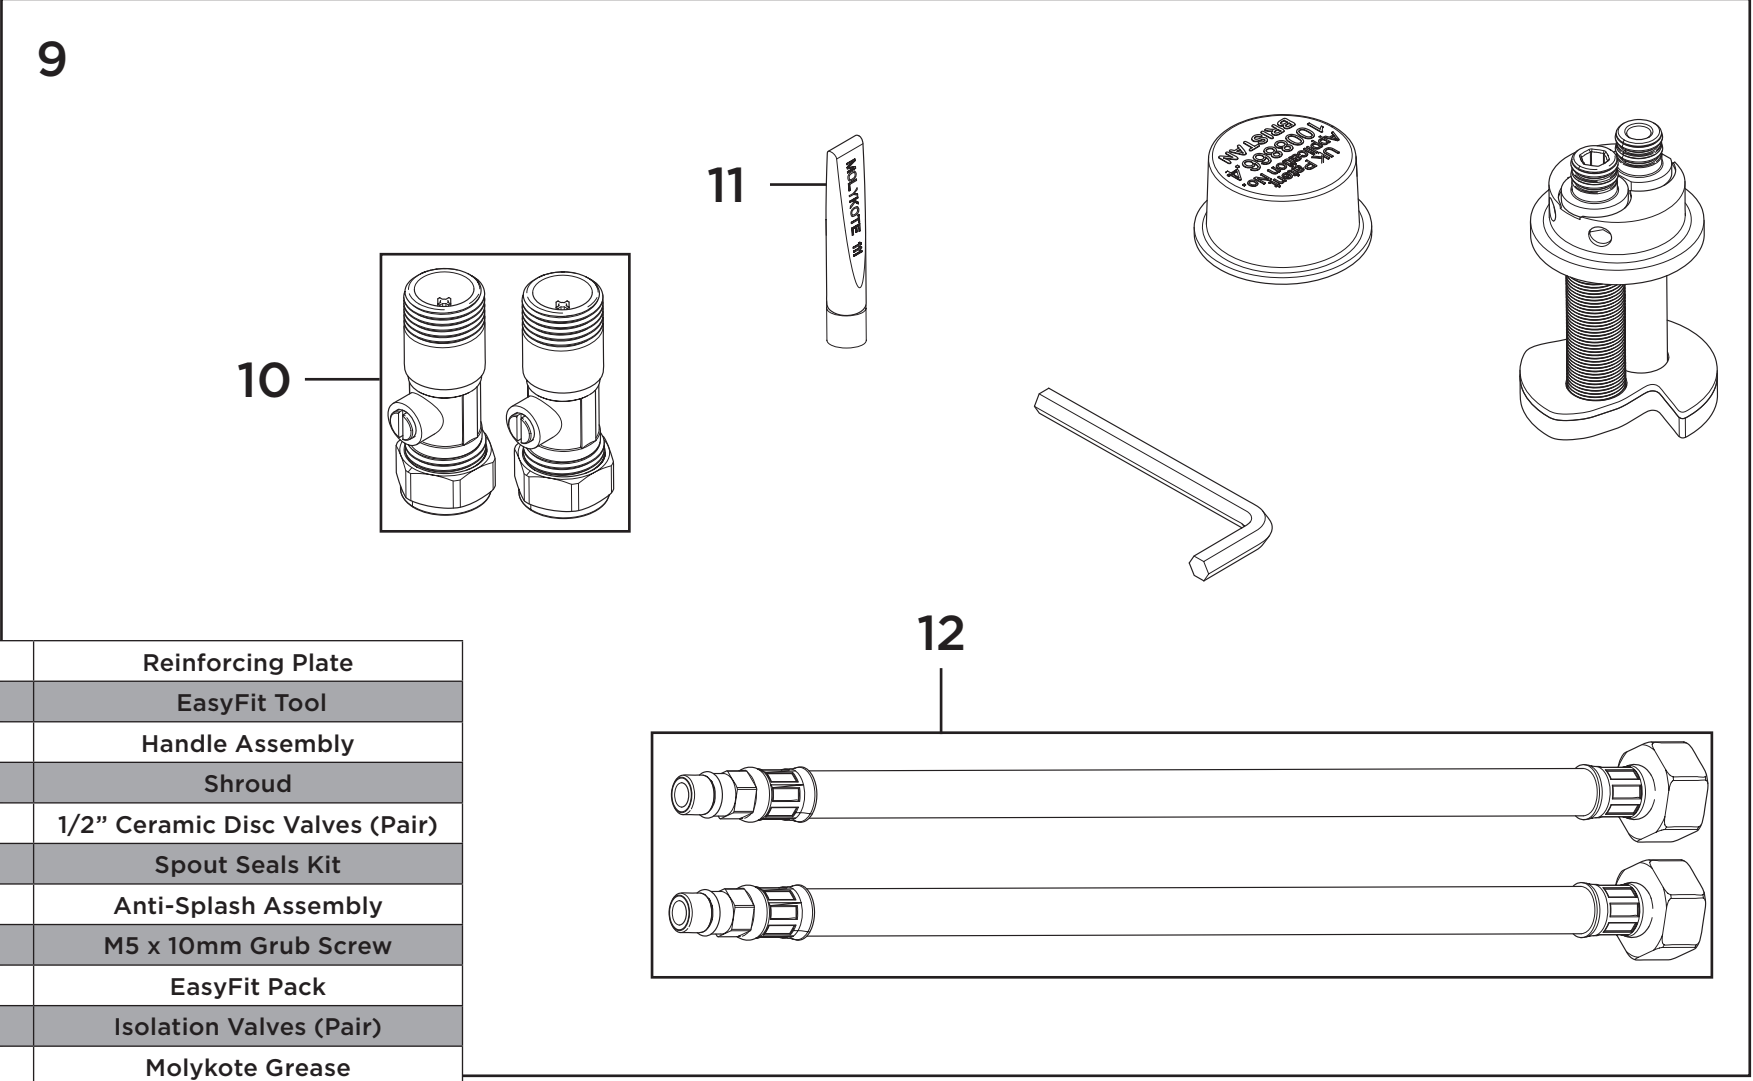

**Product Code:** N SNK EF C-G  
**Revision:** D2

1	Reinforcing Plate
2	EasyFit Tool
3	Handle Assembly
4	Shroud
5	1/2" Ceramic Disc Valves (Pair)
6	Spout Seals Kit
7	Anti-Splash Assembly
8	M5 x 10mm Grub Screw
9	EasyFit Pack
10	Isolation Valves (Pair)
11	Molykote Grease
12	1/2" BSP Flexible Tails (Pair)