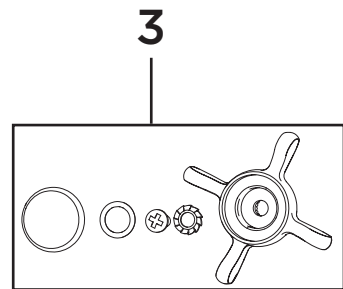

**Product Code:** N SNK EF C-G  
**Revision:** D2

1	Reinforcing Plate
2	EasyFit Tool
3	Handle Assembly
4	Shroud
5	1/2" Ceramic Disc Valves (Pair)
6	Spout Seals Kit
7	Anti-Splash Assembly
8	M5 x 10mm Grub Screw
9	EasyFit Pack
10	Isolation Valves (Pair)
11	Molykote Grease
12	1/2" BSP Flexible Tails (Pair)