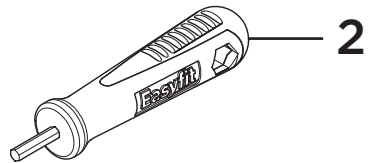

**Product Code:** N SNK EF C-G  
**Revision:** D2

1	Reinforcing Plate
2	EasyFit Tool
3	Handle Assembly
4	Shroud
5	1/2" Ceramic Disc Valves (Pair)
6	Spout Seals Kit
7	Anti-Splash Assembly
8	M5 x 10mm Grub Screw
9	EasyFit Pack
10	Isolation Valves (Pair)
11	Molykote Grease
12	1/2" BSP Flexible Tails (Pair)