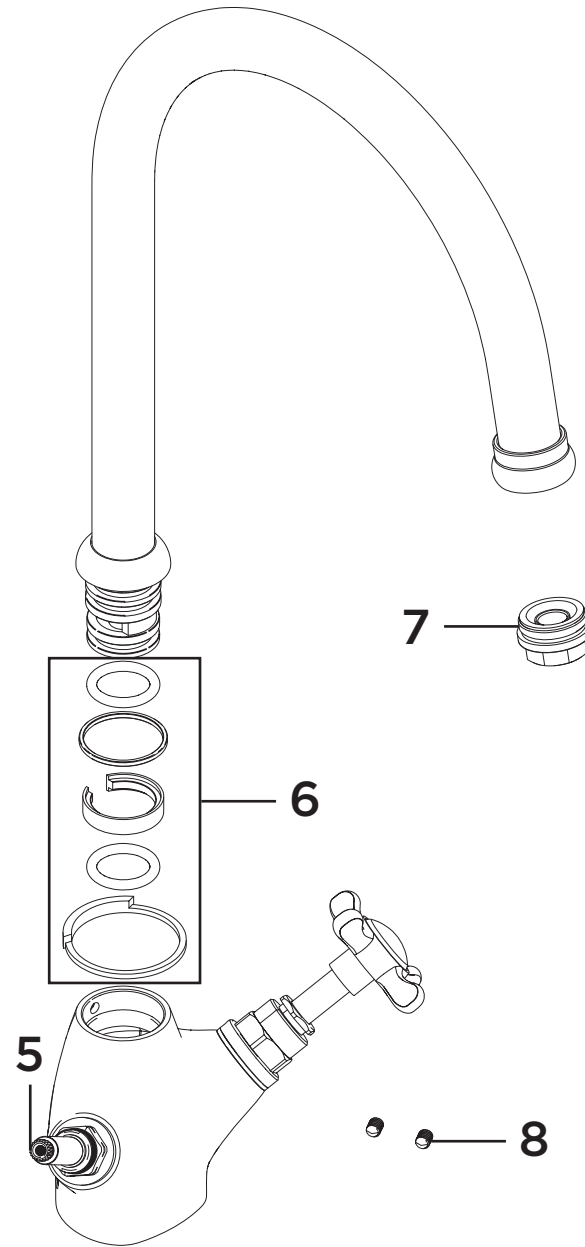

**Product Code:** N SNK EF C-G  
**Revision:** D2

1	Reinforcing Plate
2	EasyFit Tool
3	Handle Assembly
4	Shroud
5	1/2" Ceramic Disc Valves (Pair)
6	Spout Seals Kit
7	Anti-Splash Assembly
8	M5 x 10mm Grub Screw
9	EasyFit Pack
10	Isolation Valves (Pair)
11	Molykote Grease
12	1/2" BSP Flexible Tails (Pair)