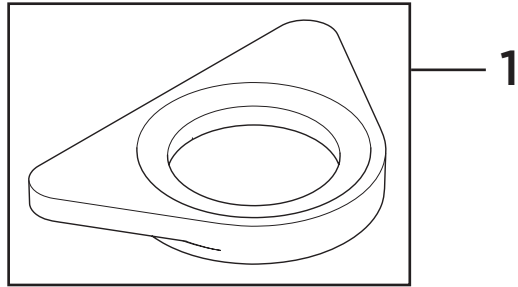

Product Code: M SNK EF C-BGE-MOC-WHT
Revision: D4

1	Reinforcing Plate
2	EasyFit Tool
3	Handle Assembly
4	M5 x 14mm Grub Screw
5	1/2" Compression Valve
6	Spout Seals Kit
7	Anti-Splash Assembly
8	EasyFit Pack
9	Isolation Valves (Pair)
10	Molykote Grease
11	1/2" BSP Flexible Tails (Pair)