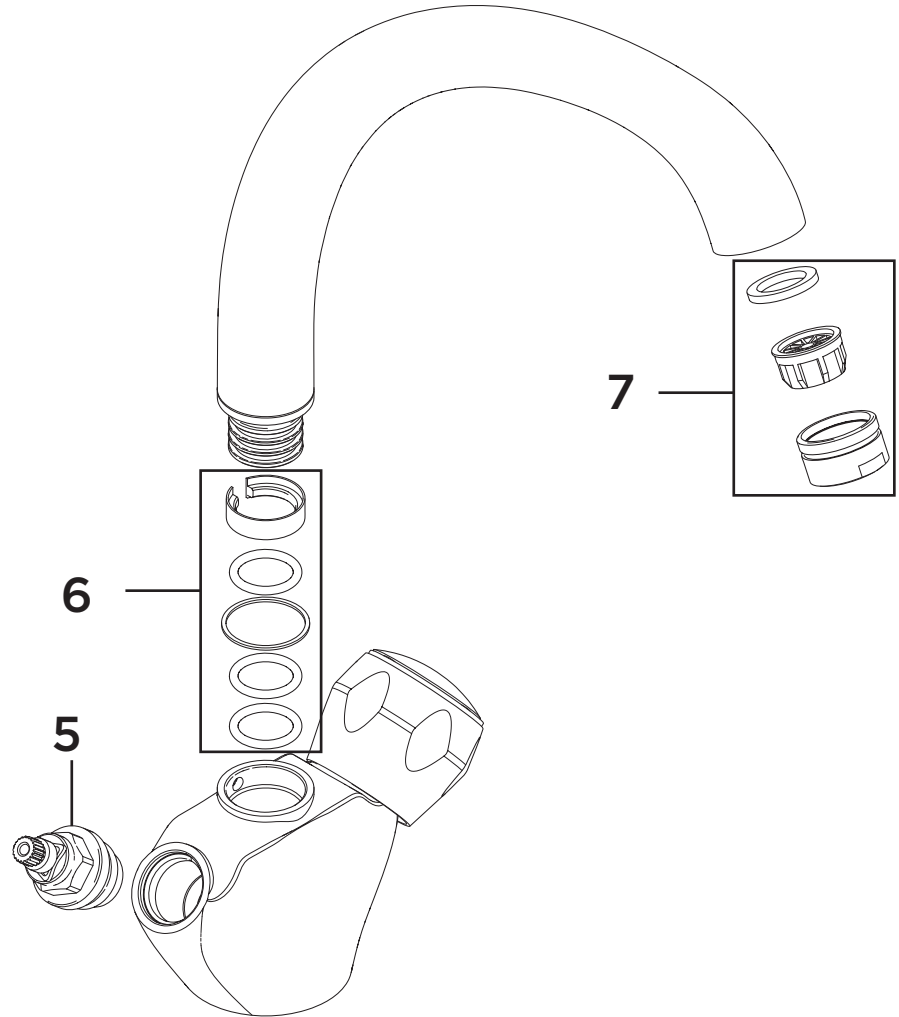

Product Code: M SNK EF C-BGE-MOC-WHT
Revision: D4

1	Reinforcing Plate
2	EasyFit Tool
3	Handle Assembly
4	M5 x 14mm Grub Screw
5	1/2" Compression Valve
6	Spout Seals Kit
7	Anti-Splash Assembly
8	EasyFit Pack
9	Isolation Valves (Pair)
10	Molykote Grease
11	1/2" BSP Flexible Tails (Pair)