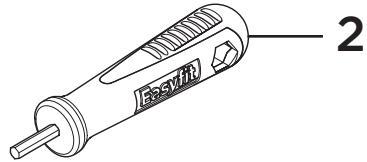

Product Code: M SNK EF C-BGE-MOC-WHT
Revision: D4

1	Reinforcing Plate
2	EasyFit Tool
3	Handle Assembly
4	M5 x 14mm Grub Screw
5	1/2" Compression Valve
6	Spout Seals Kit
7	Anti-Splash Assembly
8	EasyFit Pack
9	Isolation Valves (Pair)
10	Molykote Grease
11	1/2" BSP Flexible Tails (Pair)