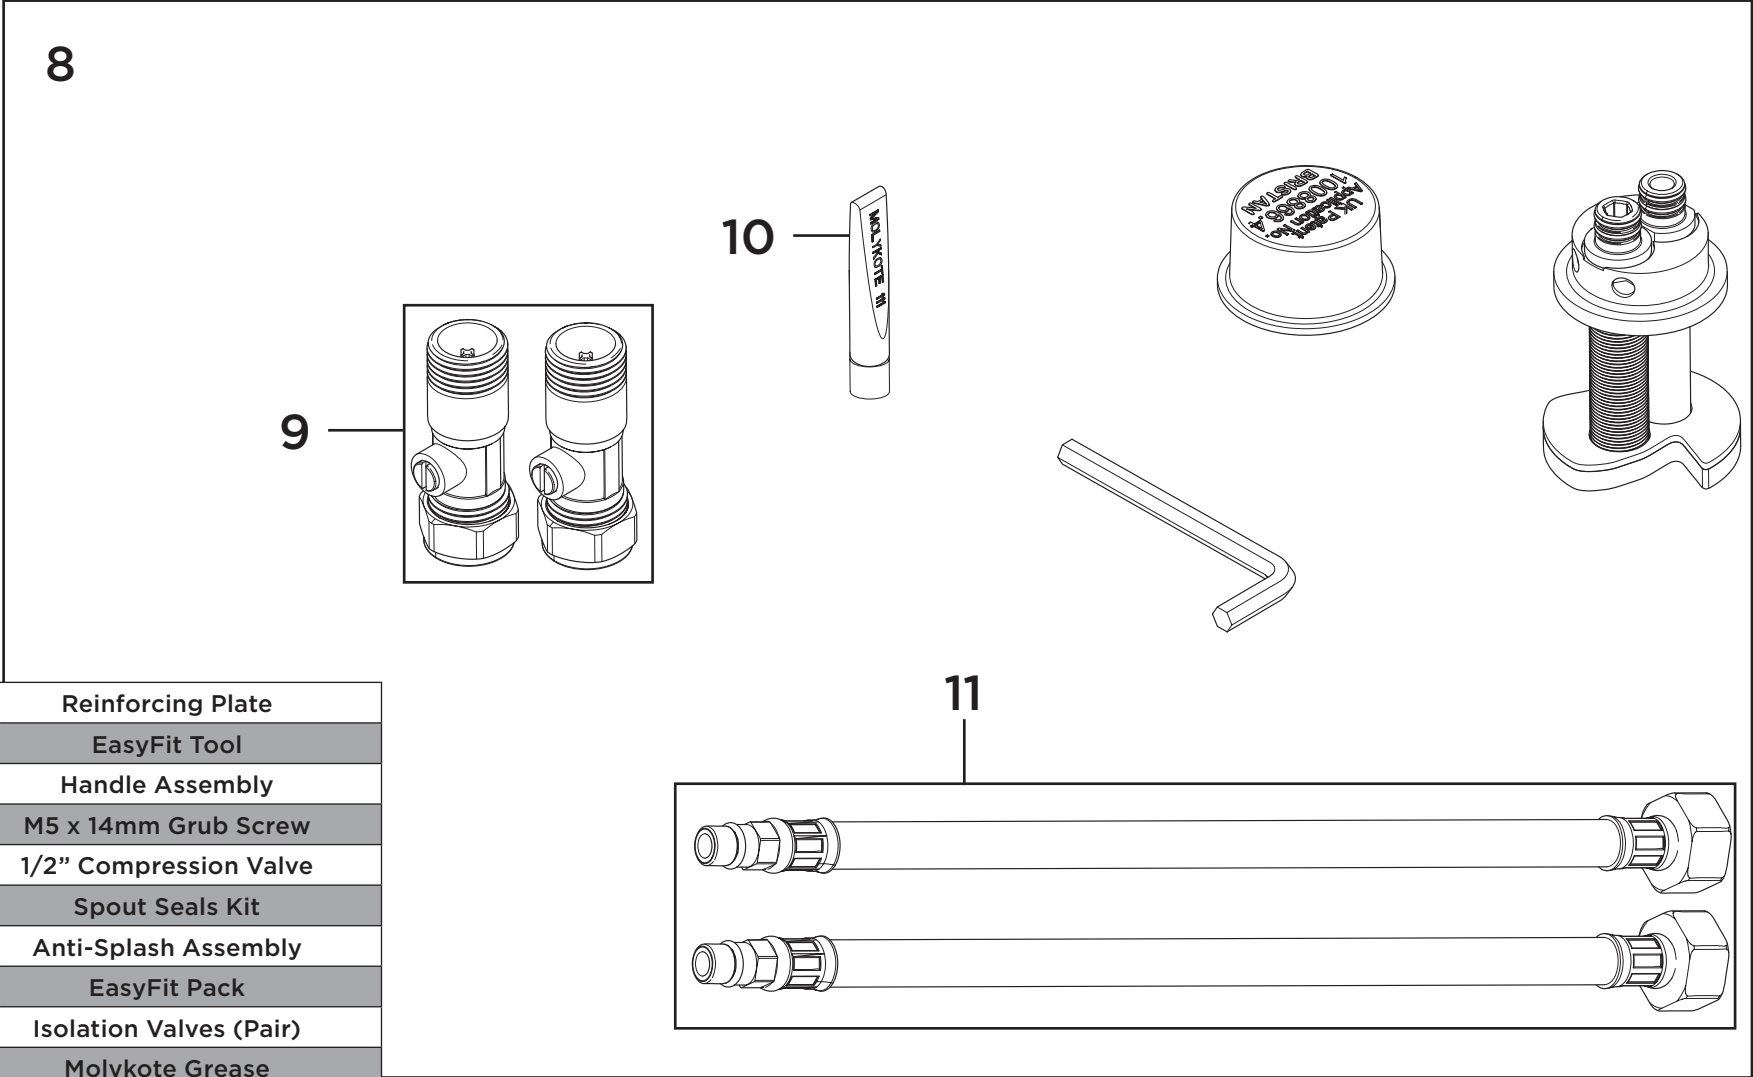

Product Code: M SNK EF C-BGE-MOC-WHT
Revision: D4

1	Reinforcing Plate
2	EasyFit Tool
3	Handle Assembly
4	M5 x 14mm Grub Screw
5	1/2" Compression Valve
6	Spout Seals Kit
7	Anti-Splash Assembly
8	EasyFit Pack
9	Isolation Valves (Pair)
10	Molykote Grease
11	1/2" BSP Flexible Tails (Pair)