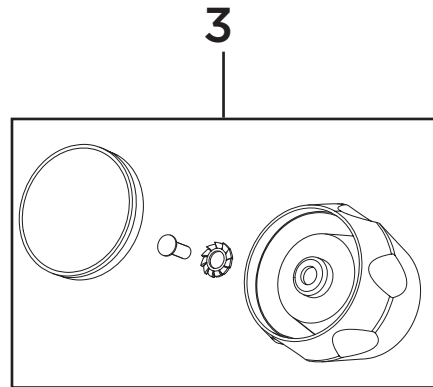

Product Code: M SNK EF C-BGE-MOC-WHT
Revision: D4

1	Reinforcing Plate
2	EasyFit Tool
3	Handle Assembly
4	M5 x 14mm Grub Screw
5	1/2" Compression Valve
6	Spout Seals Kit
7	Anti-Splash Assembly
8	EasyFit Pack
9	Isolation Valves (Pair)
10	Molykote Grease
11	1/2" BSP Flexible Tails (Pair)