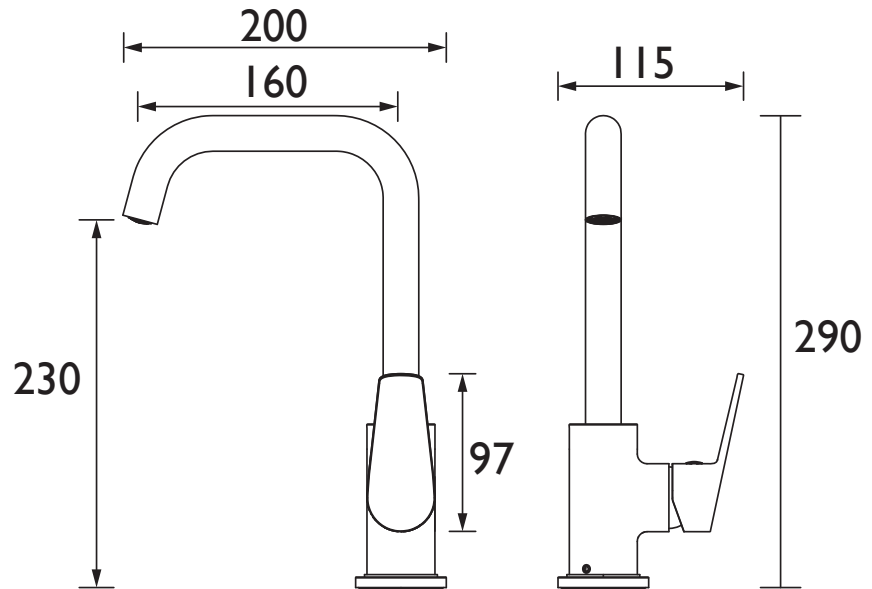

BLB EFSNK C TO

BLUEBERRY Tap Range Blueberry Easyfit Monobloc Sink Mixer Chrome Tap Only

Features:

- Long life ceramic cartridge for added durability and ease of use
- Product supplied without Easyfit base
- Minimum working pressure of 0.3 bar

Product Certifications:

WRAS Cert. Number: 1910904
WRAS Expiry Date: 31/10/2024

For more products, visit our website:
<http://www.bristan.com>

Specification

Product Type:	Kitchen Taps
Main Construction Material:	Brass
Mount Type:	Deck Mounted
Handle Type:	Lever Handle
Connection Inlet:	1/2" BSP Flexible Tails
Connection Outlet:	M18.5 Coin-slot Aerator
Number of Tap Holes:	1
Valve/Cartridge Type:	35mm Cartridge
Plumbing System Requirements:	Suitable for all plumbing systems
Minimum Dynamic Pressure (bar):	0.3 bar
Maximum Dynamic Pressure (bar):	5.0 bar
Maximum Hot Water Temperature °C:	60°C
Maximum Static Pressure (bar):	10 bar
Flow Type:	Single Flow
Isolation Included:	Yes

Dimensions (measurements in mm)

Flow Rates (l/min)

System Pressure (bar)	0.3	0.5	1	2	3	5
BLB EFSNK C TO (mixed)	6.5	8.7	12.9	18.8	23.2	30.2

TECHNICAL DATA SHEET

BRISTAN

D4