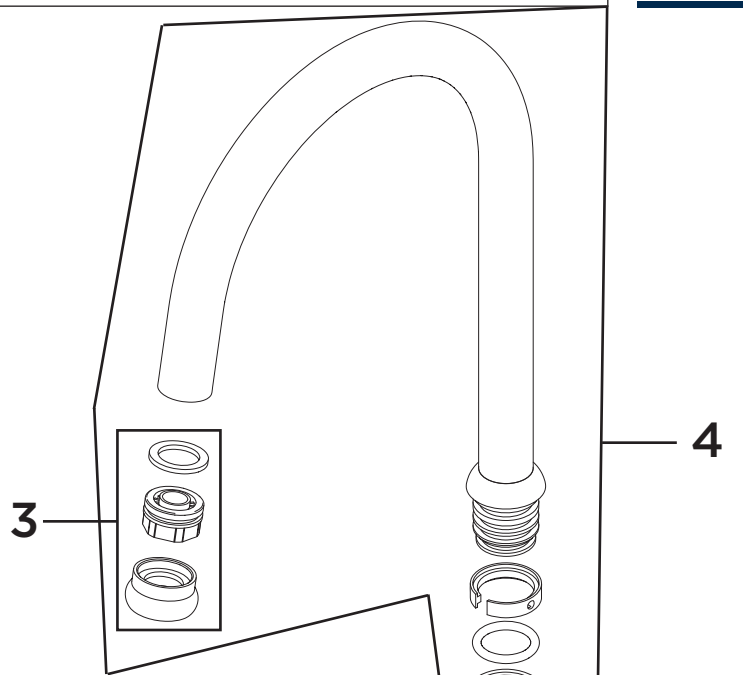

Product Code: RS SNK EF C
Revision: D4

1	Reinforcing Plate
2	EasyFit Tool
3	Anti-Splash Assembly
4	Spout Seals Kit
5	Handle Assembly
6	1/2" Ceramic Disc Valves
7	Plinth & O-Ring
8	M5 x 10mm Grub Screw
9	EasyFit Pack
10	Isolation Valves (Pair)
11	Molykote Grease
12	1/2" BSP Flexible Tails (Pair)