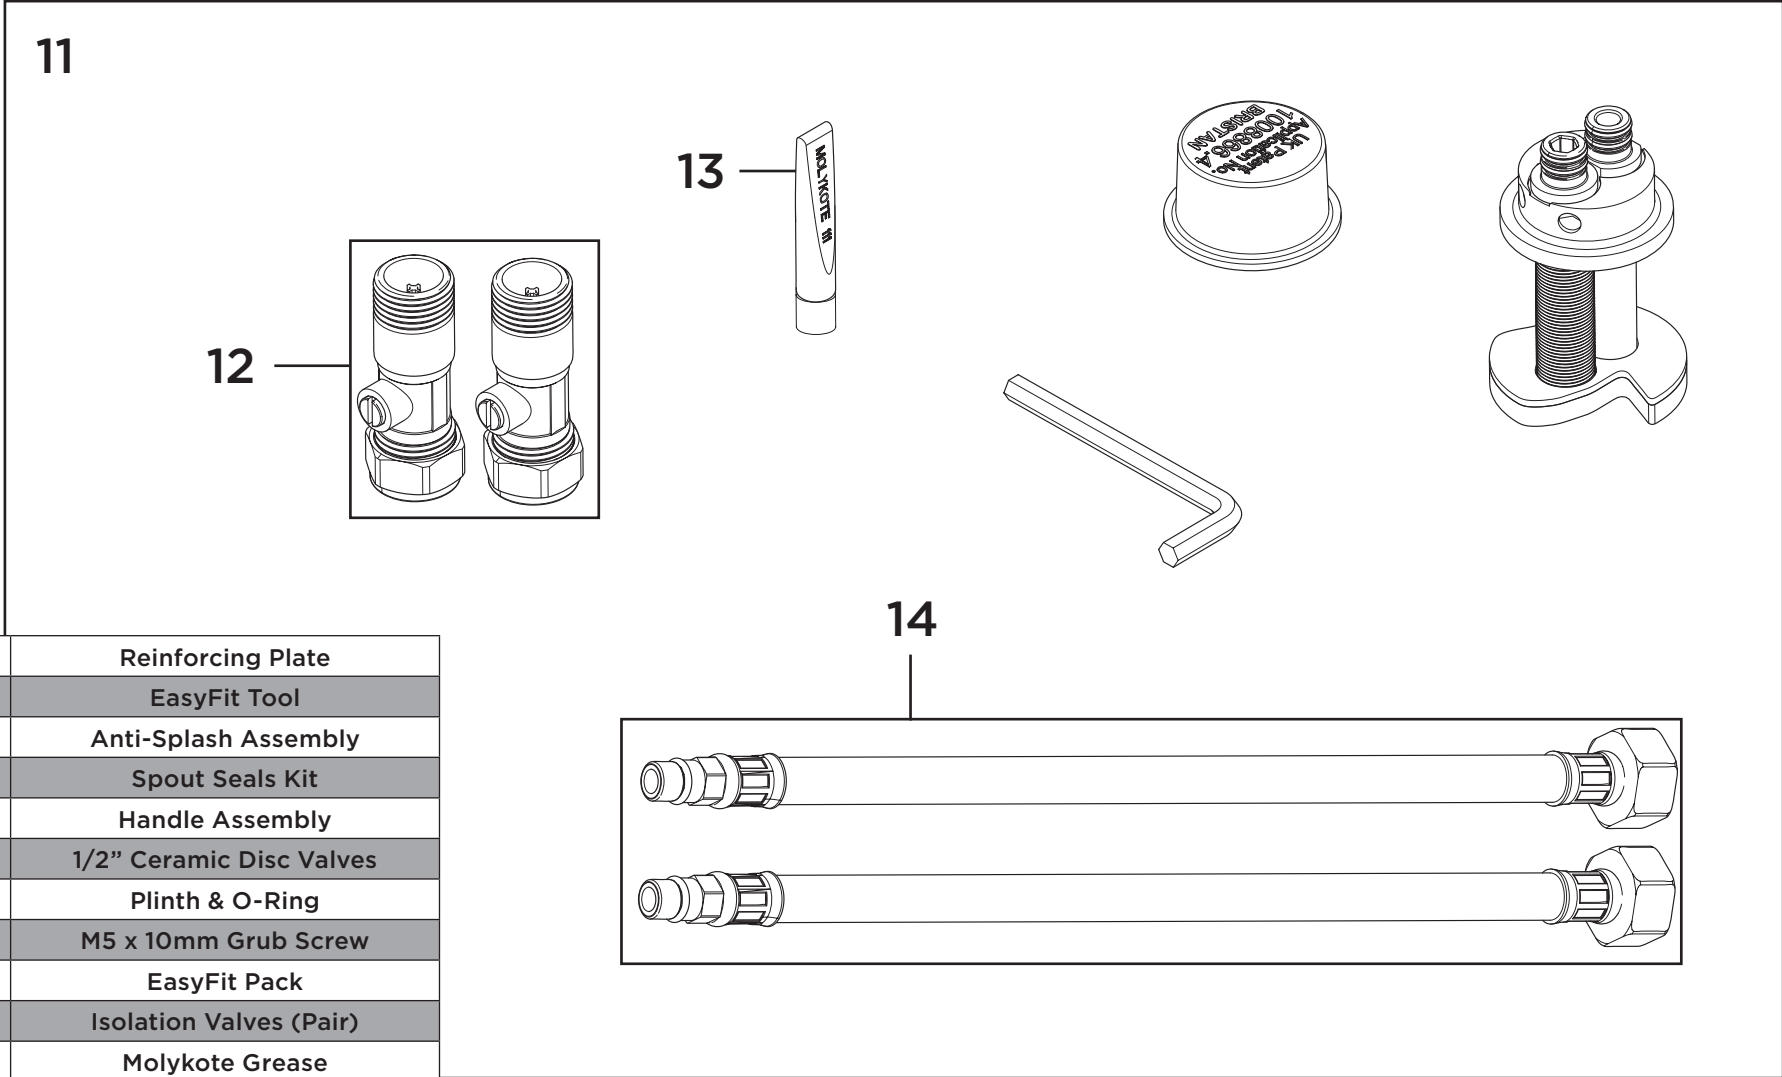

Product Code: RS SNK EF C
Revision: D4

1	Reinforcing Plate
2	EasyFit Tool
3	Anti-Splash Assembly
4	Spout Seals Kit
5	Handle Assembly
6	1/2" Ceramic Disc Valves
7	Plinth & O-Ring
8	M5 x 10mm Grub Screw
9	EasyFit Pack
10	Isolation Valves (Pair)
11	Molykote Grease
12	1/2" BSP Flexible Tails (Pair)