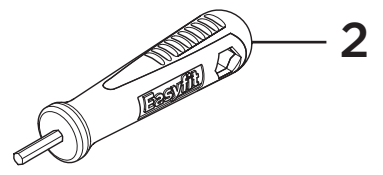

Product Code: RS SNK EF C
Revision: D4

1	Reinforcing Plate
2	EasyFit Tool
3	Anti-Splash Assembly
4	Spout Seals Kit
5	Handle Assembly
6	1/2" Ceramic Disc Valves
7	Plinth & O-Ring
8	M5 x 10mm Grub Screw
9	EasyFit Pack
10	Isolation Valves (Pair)
11	Molykote Grease
12	1/2" BSP Flexible Tails (Pair)