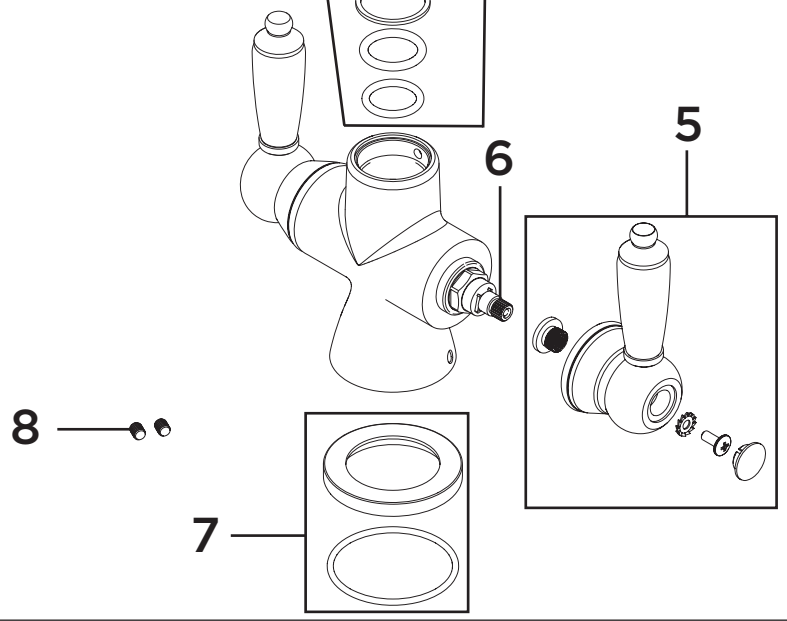

Product Code: RS SNK EF C
Revision: D4

1	Reinforcing Plate
2	EasyFit Tool
3	Anti-Splash Assembly
4	Spout Seals Kit
5	Handle Assembly
6	1/2" Ceramic Disc Valves
7	Plinth & O-Ring
8	M5 x 10mm Grub Screw
9	EasyFit Pack
10	Isolation Valves (Pair)
11	Molykote Grease
12	1/2" BSP Flexible Tails (Pair)