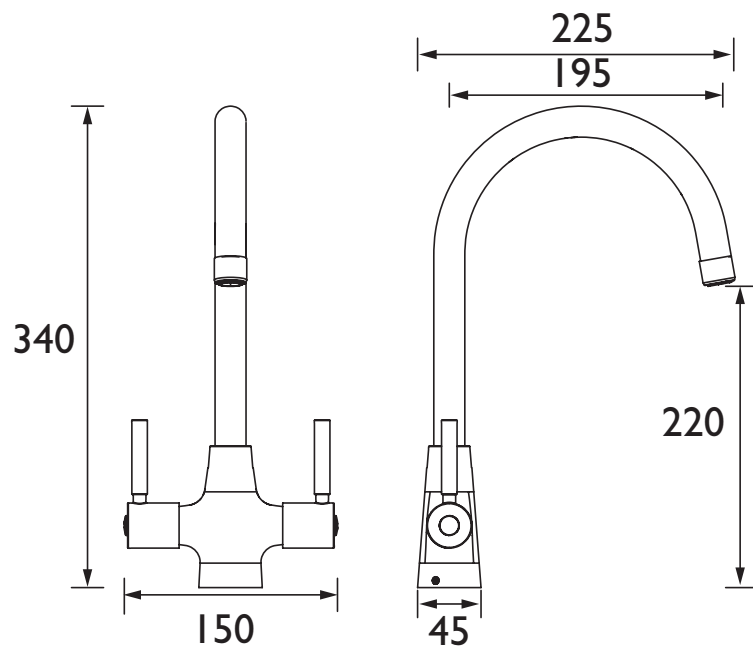

MZ SNK EF C TO

MONZA Tap Range Monza Easyfit Mono Sink Mixer Chrome Tap Only

Features:

- Long life and easy to use 1/4 turn ceramic disc valves
- Product supplied without Easyfit base
- Minimum working pressure of 0.3 bar

Product Certifications:

WRAS Certificate No: 2012909
WRAS Expiry Date: 31/12/2025

For more products, visit our website:
<http://www.bristan.com>

Specification

Product Type:	Kitchen Taps
Main Construction Material:	Brass
Mount Type:	Deck Mounted
Handle Type:	Lever Handles
Connection Inlet:	1/2" BSP Flexible Tails
Connection Outlet:	M24 Aerator
Number of Tap Holes:	1
Valve/Cartridge Type:	1/2" Ceramic Disc Valve
Plumbing System Requirements:	Suitable for all plumbing systems
Minimum Dynamic Pressure (bar):	0.3 bar
Maximum Dynamic Pressure (bar):	5.0 bar
Maximum Hot Water Temperature °C:	65°C
Maximum Static Pressure (bar):	10 bar
Flow Type:	Single Flow
Isolation Included:	Yes

Dimensions (measurements in mm)

Flow Rates (l/min)

System Pressure (bar)	0.3	0.5	1	2	3	5
MZ SNK EF C TO (mixed)	8.7	11.2	17.2	25.2	31.3	40.8

TECHNICAL DATA SHEET

BRISTAN

D2