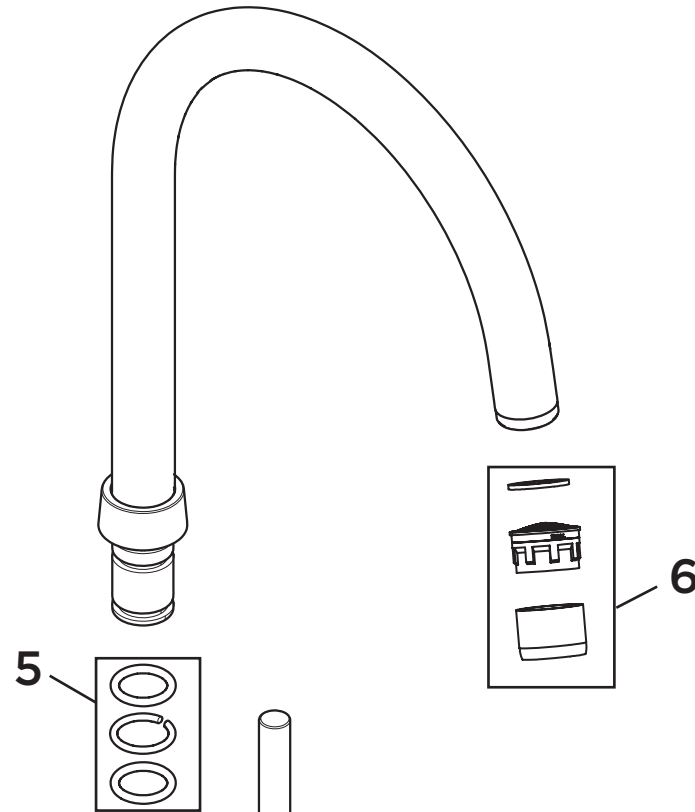

**Product Code:** MZ SNK EF RANGE  
**Revision:** D5

1	Reinforcing Plate
2	EasyFit Tool
3	Handle Assembly
4	1/2" Ceramic Disc Valves (Pair)
5	Spout Seals Kit
6	Outlet Assembly
7	M5 x 6mm Grub Screw
8	EasyFit Pack
9	Isolation Valves (Pair)
10	Molykote Grease
11	1/2" BSP Flexible Tails (Pair)

**Product Code:** MZ SNK EF RANGE  
**Revision:** D5

8

9

10

11

1	Reinforcing Plate
2	EasyFit Tool
3	Handle Assembly
4	1/2" Ceramic Disc Valves (Pair)
5	Spout Seals Kit
6	Anti-Splash Assembly
7	M5 x 6mm Grub Screw
8	EasyFit Pack
9	Isolation Valves (Pair)
10	Molykote Grease
11	1/2" BSP Flexible Tails (Pair)