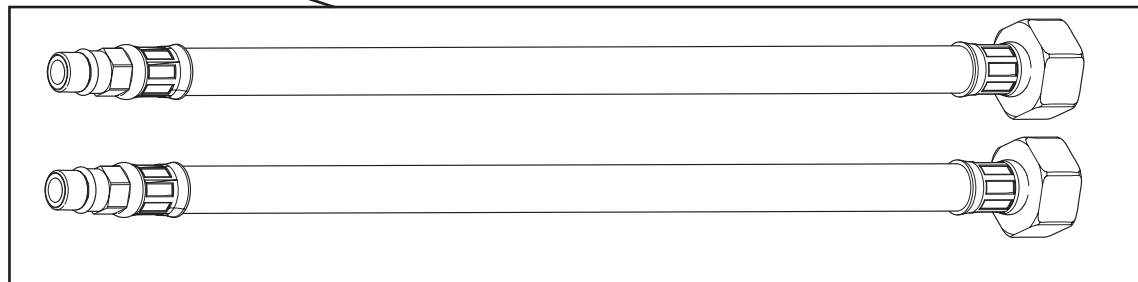

**Product Code:** MZ SNK EF RANGE  
**Revision:** D5

1	Reinforcing Plate
2	EasyFit Tool
3	Handle Assembly
4	1/2" Ceramic Disc Valves (Pair)
5	Spout Seals Kit
6	Outlet Assembly
7	M5 x 6mm Grub Screw
8	EasyFit Pack
9	Isolation Valves (Pair)
10	Molykote Grease
11	1/2" BSP Flexible Tails (Pair)

**Product Code:** MZ SNK EF RANGE  
**Revision:** D5

8

9

10

11

1	Reinforcing Plate
2	EasyFit Tool
3	Handle Assembly
4	1/2" Ceramic Disc Valves (Pair)
5	Spout Seals Kit
6	Anti-Splash Assembly
7	M5 x 6mm Grub Screw
8	EasyFit Pack
9	Isolation Valves (Pair)
10	Molykote Grease
11	1/2" BSP Flexible Tails (Pair)