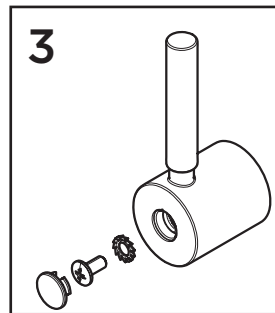

**Product Code:** MZ SNK EF RANGE  
**Revision:** D5

1	Reinforcing Plate
2	EasyFit Tool
3	Handle Assembly
4	1/2" Ceramic Disc Valves (Pair)
5	Spout Seals Kit
6	Outlet Assembly
7	M5 x 6mm Grub Screw
8	EasyFit Pack
9	Isolation Valves (Pair)
10	Molykote Grease
11	1/2" BSP Flexible Tails (Pair)

**Product Code:** MZ SNK EF RANGE  
**Revision:** D5

8

9

10

11

1	Reinforcing Plate
2	EasyFit Tool
3	Handle Assembly
4	1/2" Ceramic Disc Valves (Pair)
5	Spout Seals Kit
6	Anti-Splash Assembly
7	M5 x 6mm Grub Screw
8	EasyFit Pack
9	Isolation Valves (Pair)
10	Molykote Grease
11	1/2" BSP Flexible Tails (Pair)