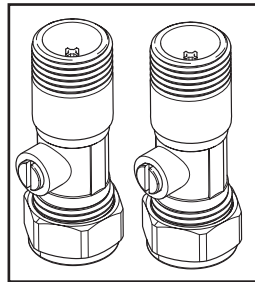

**Product Code:** MZ SNK EF RANGE  
**Revision:** D5

1	Reinforcing Plate
2	EasyFit Tool
3	Handle Assembly
4	1/2" Ceramic Disc Valves (Pair)
5	Spout Seals Kit
6	Outlet Assembly
7	M5 x 6mm Grub Screw
8	EasyFit Pack
9	Isolation Valves (Pair)
10	Molykote Grease
11	1/2" BSP Flexible Tails (Pair)

**Product Code:** MZ SNK EF RANGE  
**Revision:** D5

8

9

10

11

1	Reinforcing Plate
2	EasyFit Tool
3	Handle Assembly
4	1/2" Ceramic Disc Valves (Pair)
5	Spout Seals Kit
6	Anti-Splash Assembly
7	M5 x 6mm Grub Screw
8	EasyFit Pack
9	Isolation Valves (Pair)
10	Molykote Grease
11	1/2" BSP Flexible Tails (Pair)