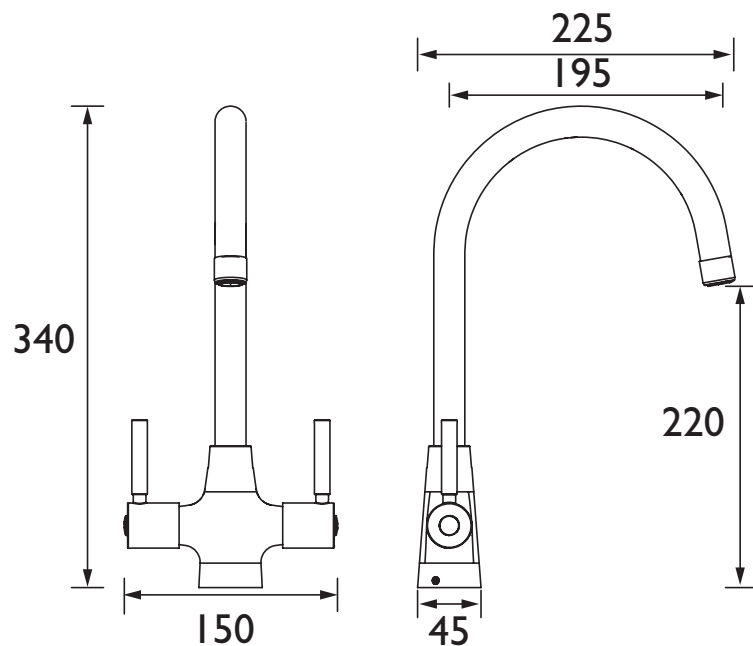

MZ SNK EF BN TO

MONZA Tap Range Monza EasyFit Sink Mixer Brushed Nickel Tap Only

Features:

- Long life and easy to use 1/4 turn ceramic disc valves
- Product supplied without Easyfit base
- Minimum working pressure of 0.3 bar

Product Certifications:

WRAS Certificate No: 2012909
WRAS Expiry Date: 31/12/2025

For more products, visit our website:
<http://www.bristan.com>

Specification

Product Type:	Kitchen Taps
Main Construction Material:	Brass
Mount Type:	Deck Mounted
Handle Type:	Lever Handles
Connection Inlet:	1/2" BSP Flexible Tails
Connection Outlet:	Anti-Splash
Number of Tap Holes:	1
Valve/Cartridge Type:	1/2" Ceramic Disc Valve
Plumbing System Requirements:	Suitable for all plumbing systems
Minimum Dynamic Pressure (bar):	0.3 bar
Maximum Dynamic Pressure (bar):	5.0 bar
Maximum Hot Water Temperature °C:	65°C
Maximum Static Pressure (bar):	10 bar
Flow Type:	Single Flow
Isolation Included:	Yes

Dimensions (measurements in mm)

Flow Rates (l/min)

System Pressure (bar)	0.3	0.5	1	2	3	5
MZ SNK EF BN TO (mixed)	8.2	11.2	17.2	25.2	31.3	40.8

TECHNICAL DATA SHEET

BRISTAN

D4