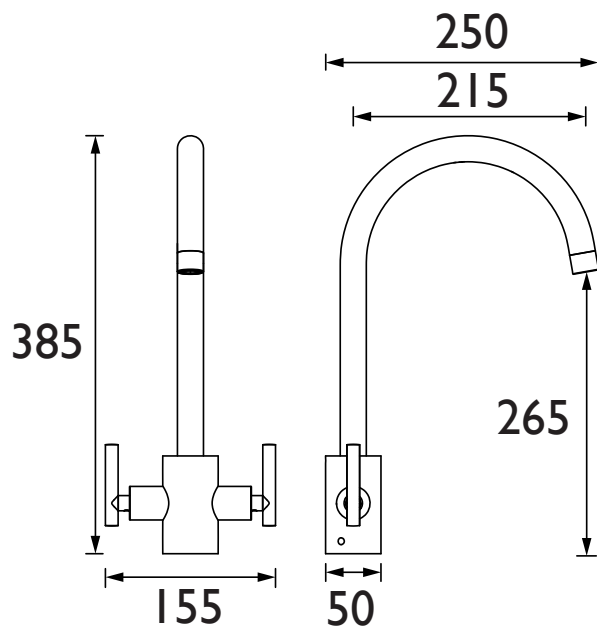

AR SNK EF C TO

ARTISAN Tap Range Artisan Easyfit Mono Sink Mixer Chrome Tap Only

Features:

- Long life and easy to use 1/4 turn ceramic disc valves
- Product supplied without Easyfit base
- Minimum working pressure of 0.3 bar

Product Certifications:

For more products, visit our website:
<http://www.bristan.com>

Specification

Product Type:	Kitchen Taps
Main Construction Material:	Brass
Mount Type:	Deck Mounted
Handle Type:	Lever Handles
Connection Inlet:	1/2" BSP Flexible Tails
Connection Outlet:	M24 Aerator
Number of Tap Holes:	1
Valve/Cartridge Type:	1/2" Ceramic Disc Valve
Plumbing System Requirements:	Suitable for all plumbing systems
Minimum Dynamic Pressure (bar):	0.3 bar
Maximum Dynamic Pressure (bar):	5.0 bar
Maximum Hot Water Temperature °C:	65°C
Maximum Static Pressure (bar):	10 bar
Flow Type:	Single Flow
Isolation Included:	Yes

Dimensions (measurements in mm)

Flow Rates (l/min)

System Pressure (bar)	0.3	0.5	1	2	3	5
AR SNK EF C TO (mixed)	7.6	10.6	16.2	23.5	29.3	38.4

TECHNICAL DATA SHEET

BRISTAN

D3