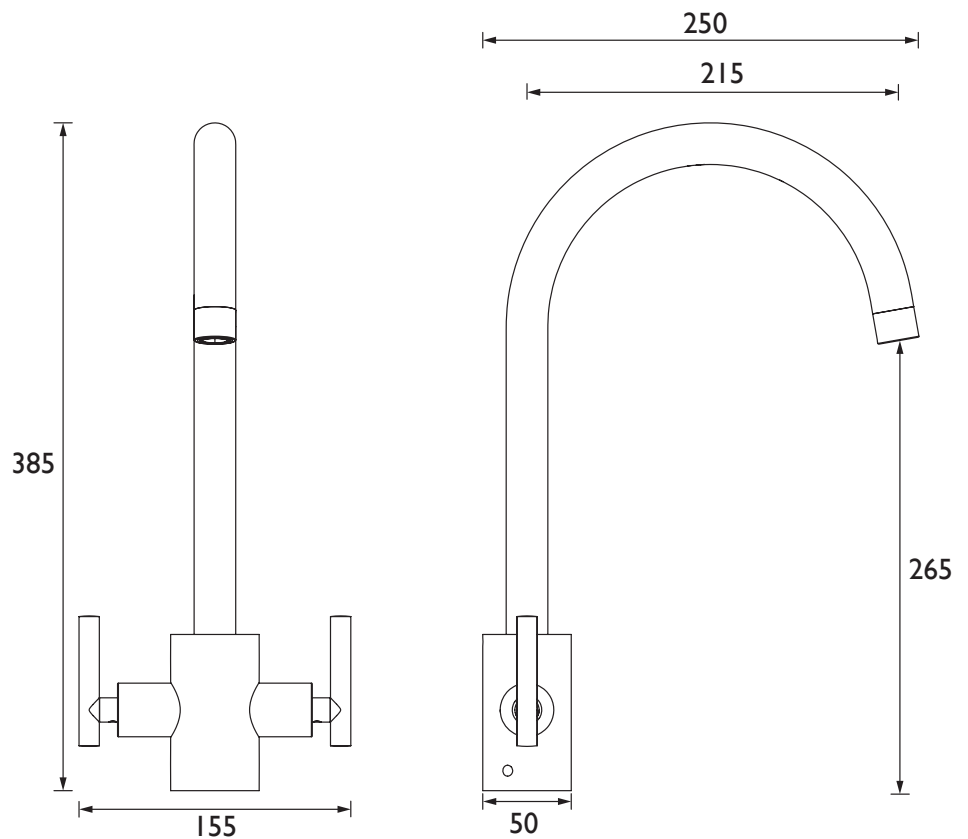

### Specification

|  |                          |
|--|--------------------------|
| <b>Product Type:</b>                     | Kitchen Taps             |
| <b>Main Construction Material:</b>       | Brass                    |
| <b>Mount Type:</b>                       | Deck Mounted             |
| <b>Handle Type:</b>                      | Lever                    |
| <b>Connection Inlet:</b>                 | 1/2" BSP Flexible Tails  |
| <b>Connection Outlet:</b>                |                          |
| <b>Number of Tap Holes:</b>              | 1                        |
| <b>Valve/Cartridge Type:</b>             | 1/2" Ceramic Disc Valves |
| <b>Plumbing System Requirements:</b>     | All, Preferably Balanced |
| <b>Working Pressure Range:</b>           | Min 0.3 Bar, Max 5.0 Bar |
| <b>Maximum Hot Water Temperature: °C</b> | 65                       |
| <b>Maximum Static Pressure: (bar)</b>    | 10                       |
| <b>Flow Type:</b>                        | Single Flow              |
| <b>Isolation Included:</b>               | Yes                      |

### Dimensions (measurements in mm)

TECHNICAL  
DATA  
SHEET

**BRISTAN**  
TAPS & SHOWERS

D1