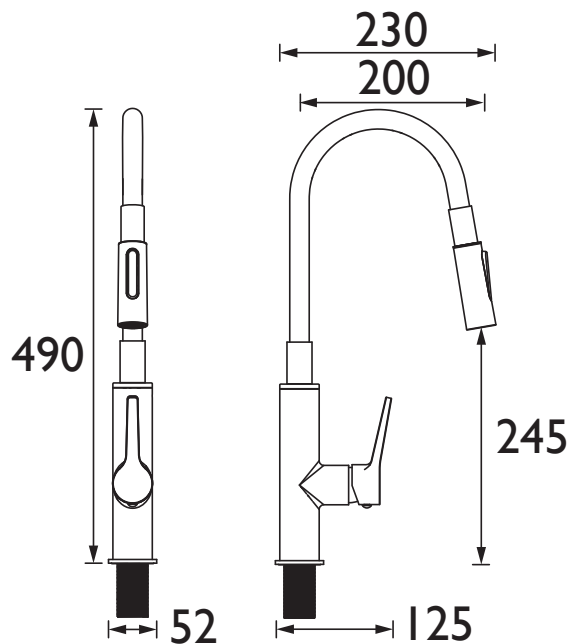

### Features:

- Featuring a fully flexible spout with 'Stayflex' technology, the Gallery Flex can literally be bent into any shape that you require and it stays there
- Long life ceramic cartridge for added durability and ease of use
- Metal fixing nut for added durability
- Minimum working pressure of 2.0 bar
- Flexible tails included

### Specification

<b>Product Type:</b>	Kitchen Taps
<b>Main Construction Material:</b>	Brass
<b>Mount Type:</b>	Deck Mounted
<b>Handle Type:</b>	Lever Handle
<b>Connection Inlet:</b>	1/2" BSP Flexible Tails
<b>Connection Outlet:</b>	Spray Handset
<b>Number of Tap Holes:</b>	1
<b>Valve/Cartridge Type:</b>	35mm Single Lever Cartridge
<b>Plumbing System Requirements:</b>	Suitable for high pressure systems
<b>Minimum Dynamic Pressure (bar):</b>	2 bar
<b>Maximum Dynamic Pressure (bar):</b>	5 bar
<b>Maximum Hot Water Temperature °C:</b>	65°C
<b>Maximum Static Pressure (bar):</b>	10 bar
<b>Flow Type:</b>	Single Flow
<b>Isolation Included:</b>	No

### Dimensions (measurements in mm)