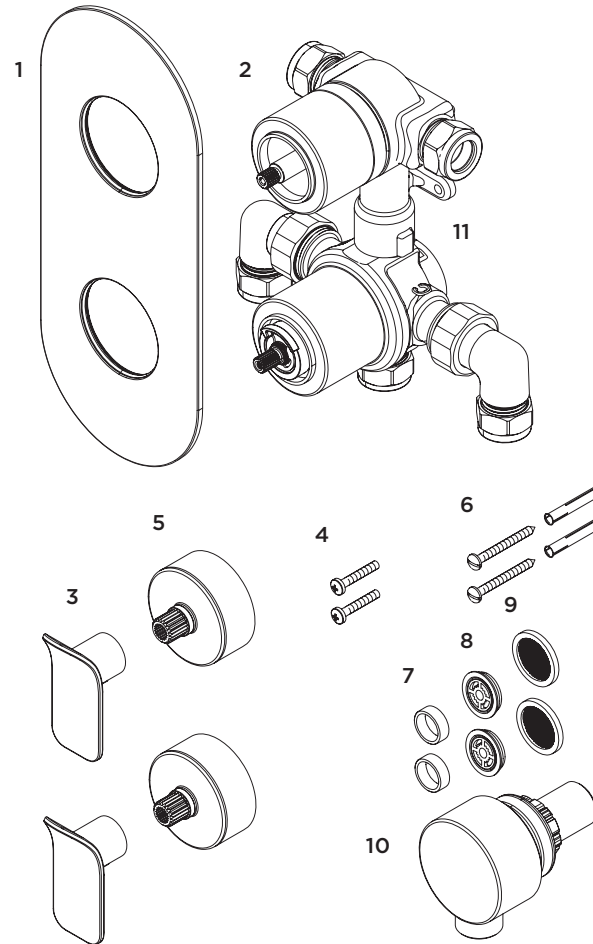

Product Code: ALP SHCDIV C

Revision: D1

1	Concealing Plate x1
2	Valve Body x1
3	Handles x2
4	Shroud extension screws x2
5	Shroud extensions x2
6	Valve body fixings x2/2
7	Inserts x2
8	Flow regulators x2
9	Filter washers x2
10	Wall outlet x1