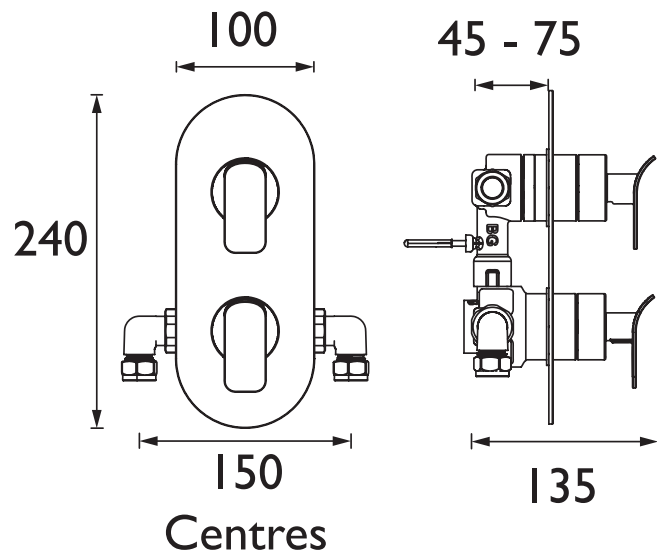

ALP SHCDIV C

ALP Shower Range Alp Concealed Dual Control Valve and Diverter Chrome

Features:

- Metal backplate and handles
- Integral two outlet diverter
- Valve will in 35mm cavity space
- Fully serviceable from the front
- Supplied with wall outlet

Product/Certifications:

WRAS Cert. Number: 2005901
WRAS Expiry Date: 31/05/2025

For more products, visit our website:
<http://www.bristan.com>

Specification

Style:	Contemporary
Finish/Colour:	Chrome Plated
Main Construction Material:	Brass
No of Controls:	2
Shower Type:	Dual Control
Valve/Cartridge Type:	Recessed
Maximum Hot Water Supply Temperature °C:	65
Dynamic Pressure Range: (bar)	5
Maximum Static Pressure: (bar)	10
Plumbing System Suitability:	All Plumbing Systems
Working Pressure Range:	Min. 0.2 bar, Max. 5.0 bar
Flow Rate: (l/min @ 3 bar)	33
Connection Inlet:	1/2" BSP
Connection Outlet:	1/2" BSP
Isolation Valve Included:	No
Check Valve Included:	No

Dimensions (measurements in mm)

Flow Rates (l/min)

System Pressure (bar)	0.2	0.5	1	2	3	5
ALP SHCDIV C	6.9	12.8	19	27.6	33	42.49

TECHNICAL
DATA
SHEET

BRISTAN