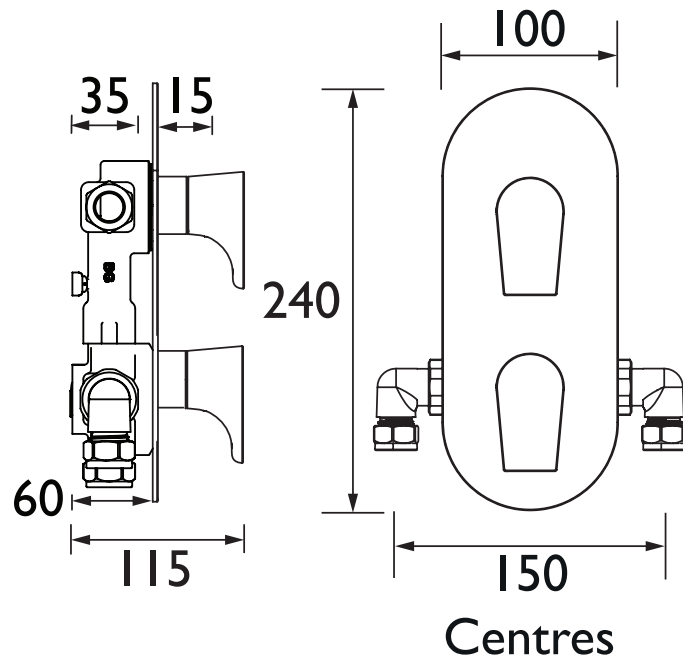

MHOU SHCDIV SS

HOURGLASS Shower Range Metallix Hourglass Concealed Dual Control Valve and Diverter Silver Sparkle

Features:

- Valve will fit in 35mm cavity space
- Cartridge can be accessed from the front
- Requires rear access to service the filters
- Chrome plated to BS EN 248
- Supplied with wall outlet

Product Certifications:

WRAS Cert. Number: 2005901
WRAS Expiry Date: 31/05/2025

For more products, visit our website:
<http://www.bristan.com>

Specification

Style:	Contemporary
Finish/Colour:	Chrome/Silver Sparkle
Main Construction Material:	Brass
Connection Inlet:	1/2" BSP
Connection Outlet:	1/2"
No of Controls:	2
Shower Type:	Dual Control
Valve/Cartridge Type:	Thermostatic
Plumbing System:	Suitable for All Plumbing Systems
Minimum Dynamic Pressure:	0.2 Bar
Maximum Dynamic Pressure:	5.0 Bar
Maximum Static Pressure: (bar)	10
Maximum Hot Water Supply Temperature °C:	65
Isolation Valve Included:	No
Check Valve Included:	No

Dimensions (measurements in mm)

Flow Rates (l/min)

System Pressure (bar)	0.2	0.5	1	2	3	5
Open Outlet (SHCDIV)	8.5	13.4	19	26.9	33.0	42.5

TECHNICAL
DATA
SHEET

BRISTAN

D2