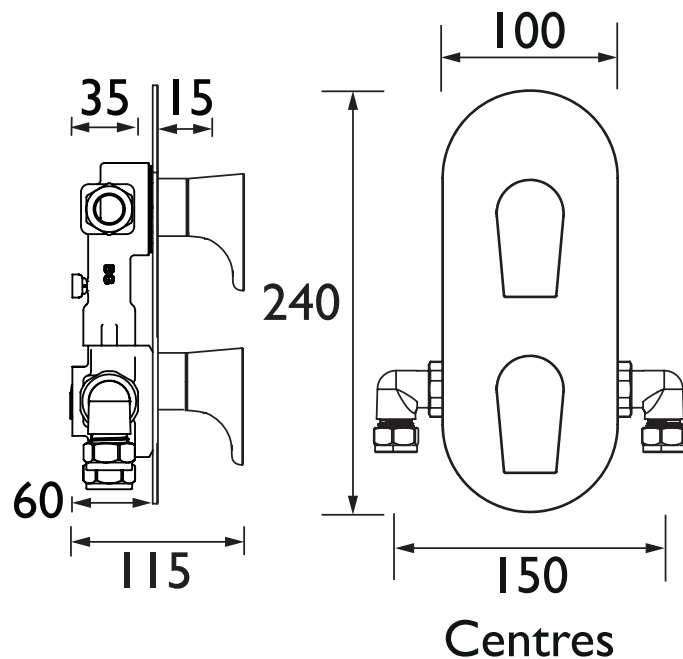

### Features:

- Valve will fit in 35mm cavity space
- Cartridge can be accessed from the front
- Requires rear access to service the filters
- Chrome plated to BS EN 248
- Supplied with wall outlet

### Specification

Style:	Contemporary
Finish/Colour:	Chrome/Graphite Glisten
Main Construction Material:	Brass
No of Controls:	2
Shower Type:	Dual Control
Valve/Cartridge Type:	Thermostatic
Maximum Hot Water Supply Temperature °C:	65
Dynamic Pressure Range: (bar)	5
Maximum Static Pressure: (bar)	10
Plumbing System Suitability:	All Plumbing Systems
Working Pressure Range:	Min. 0.2 bar, Max. 5.0 bar
Flow Rate: (l/min @ 3 bar)	33
Connection Inlet:	1/2" BSP
Connection Outlet:	1/2"
Isolation Valve Included:	No
Check Valve Included:	No

### Dimensions (measurements in mm)